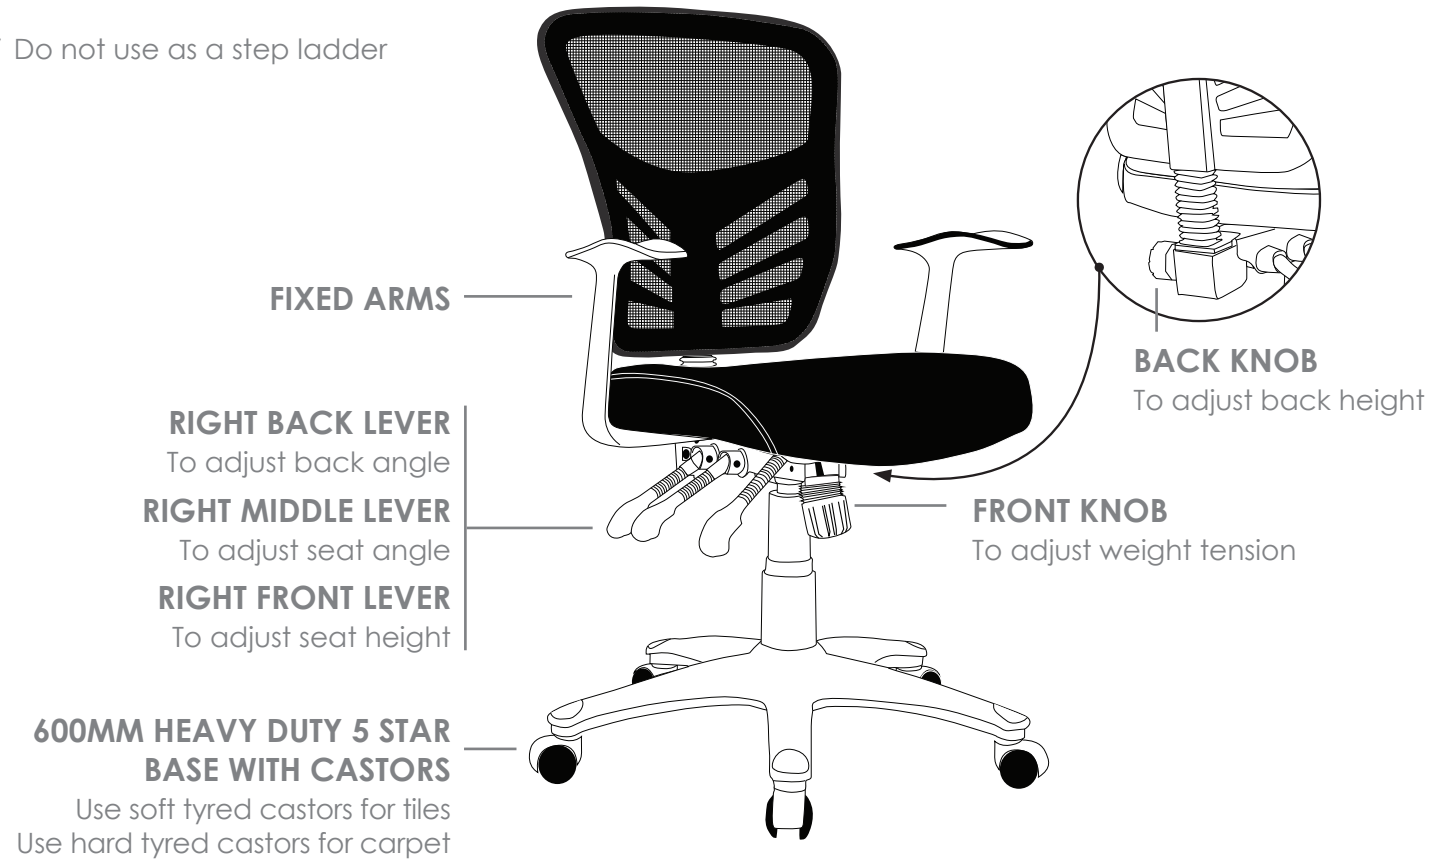

R1 TASK MESH SEATING

YARRA

FEATURES

- » Adjustable seat height
- » Adjustable back height
- » Adjustable seat and back angle
- » Adjustable weight tension
- » Fixed arms
- » 3 lever ergonomic mechanism
- » 600mm heavy duty 5 star base
- » Available in black only
- » Minor assembly required
- » Suitable for indoor use only
- » 4 year warranty
- » Weight limit is 120kg

INDOOR USE ONLY

✗ Do not use as a step ladder

YARRA

YARRA TASK MESH SEATING

YARRA

BACK VIEW

SIDE VIEW