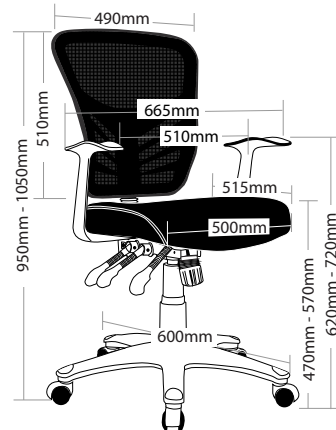

R1 TASK MESH SEATING

YARRA

FEATURES

- » Adjustable seat height
- » Adjustable back height
- » Adjustable seat and back angle
- » Adjustable weight tension
- » Fixed arms
- » 3 lever ergonomic mechanism
- » 600mm heavy duty 5 star base
- » Available in black only
- » Minor assembly required
- » Suitable for indoor use only
- » 4 year warranty
- » Weight limit is 120kg

INDOOR USE ONLY

✗ Do not use as a step ladder

YARRA

YARRA TASK MESH SEATING

YARRA

BACK VIEW

SIDE VIEW