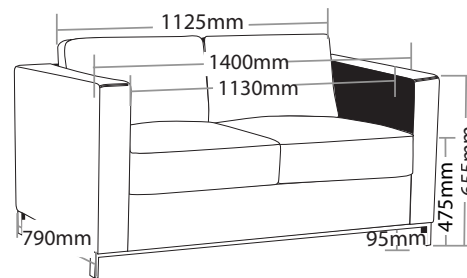

R10 SOFT SEATING

PLAZA

FEATURES

- » Optional 1, 2 or 3 seater
- » Pocket spring seat
- » Loose cushions upholstered both sides
- » Zig zag steel spring
- » Webbed base
- » Solid hardwood frame
- » Stainless steel feet
- » Available in black PU only
- » Minor assembly required
- » Suitable for indoor use only
- » 5 year warranty
- » Weight limit for 1 seater is 130kg
- » Weight limit for 2 seater is 260kg
- » Weight limit for 3 seater is 390kg

INDOOR USE ONLY

✘ Do not use as a step ladder

PL-1S

PL-2S

PL-3S

PLAZA SOFT SEATING

PL-1S

PL-2S