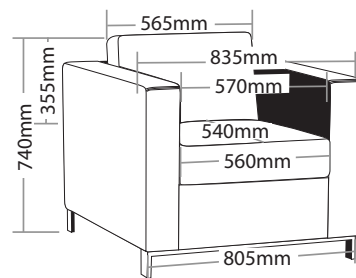

R10 SOFT SEATING

PLAZA

FEATURES

- » Optional 1, 2 or 3 seater
- » Pocket spring seat
- » Loose cushions upholstered both sides
- » Zig zag steel spring
- » Webbed base
- » Solid hardwood frame
- » Stainless steel feet
- » Available in black PU only
- » Minor assembly required
- » Suitable for indoor use only
- » 5 year warranty
- » Weight limit for 1 seater is 130kg
- » Weight limit for 2 seater is 260kg
- » Weight limit for 3 seater is 390kg

INDOOR USE ONLY

✘ Do not use as a step ladder

PL-1S

PL-2S

PL-3S

PLAZA SOFT SEATING

PL-1S

PL-2S