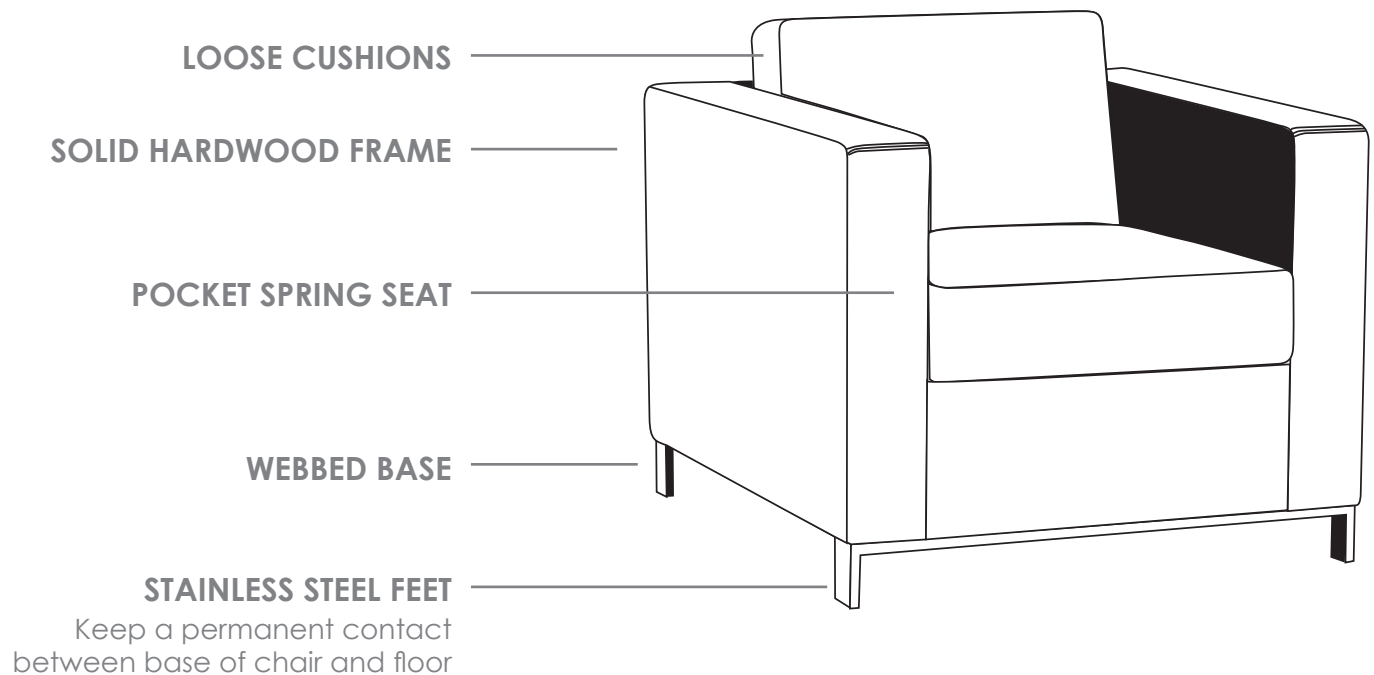

R10 SOFT SEATING

PLAZA

FEATURES

- » Optional 1, 2 or 3 seater
- » Pocket spring seat
- » Loose cushions upholstered both sides
- » Zig zag steel spring
- » Webbed base
- » Solid hardwood frame
- » Stainless steel feet
- » Available in black PU only
- » Minor assembly required
- » Suitable for indoor use only
- » 5 year warranty
- » Weight limit for 1 seater is 130kg
- » Weight limit for 2 seater is 260kg
- » Weight limit for 3 seater is 390kg

INDOOR USE ONLY

✘ Do not use as a step ladder

PL-1S

PL-2S

PL-3S

PLAZA SOFT SEATING

PL-1S

PL-2S