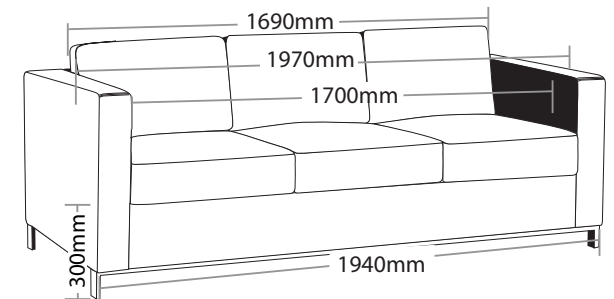

R10 SOFT SEATING

PLAZA

FEATURES

- » Optional 1, 2 or 3 seater
- » Pocket spring seat
- » Loose cushions upholstered both sides
- » Zig zag steel spring
- » Webbed base
- » Solid hardwood frame
- » Stainless steel feet
- » Available in black PU only
- » Minor assembly required
- » Suitable for indoor use only
- » 5 year warranty
- » Weight limit for 1 seater is 130kg
- » Weight limit for 2 seater is 260kg
- » Weight limit for 3 seater is 390kg

INDOOR USE ONLY

✘ Do not use as a step ladder

PL-1S

PL-2S

PL-3S

PLAZA SOFT SEATING

PL-1S

PL-2S