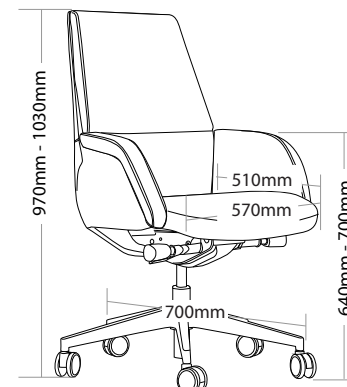

R6 EXECUTIVE SEATING

CAPTAIN

FEATURES

- » Adjustable seat height
- » Adjustable seat and back angle
- » Adjustable weight tension
- » Adjustable seat depth (seat slider)
- » Available in high and low back
- » Synchron mechanism with 3 locking positions
- » 700mm aluminium base
- » Extremely comfortable
- » Available in black leather only
- » Suitable for indoor use only
- » 5 year warranty
- » Weight limit is 130kg

INDOOR USE ONLY

X Do not use as a step ladder

CAPTAIN-H

CAPTAIN-L

CAPTAIN EXECUTIVE SEATING

CAPTAIN-H

CAPTAIN-L

BACK VIEW