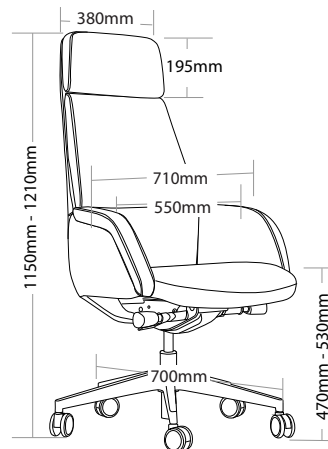

R6 EXECUTIVE SEATING

CAPTAIN

FEATURES

- » Adjustable seat height
- » Adjustable seat and back angle
- » Adjustable weight tension
- » Adjustable seat depth (seat slider)
- » Available in high and low back
- » Synchron mechanism with 3 locking positions
- » 700mm aluminium base
- » Extremely comfortable
- » Available in black leather only
- » Suitable for indoor use only
- » 5 year warranty
- » Weight limit is 130kg

INDOOR USE ONLY

X Do not use as a step ladder

CAPTAIN-H

CAPTAIN-L

CAPTAIN EXECUTIVE SEATING

CAPTAIN-H

CAPTAIN-L

BACK VIEW