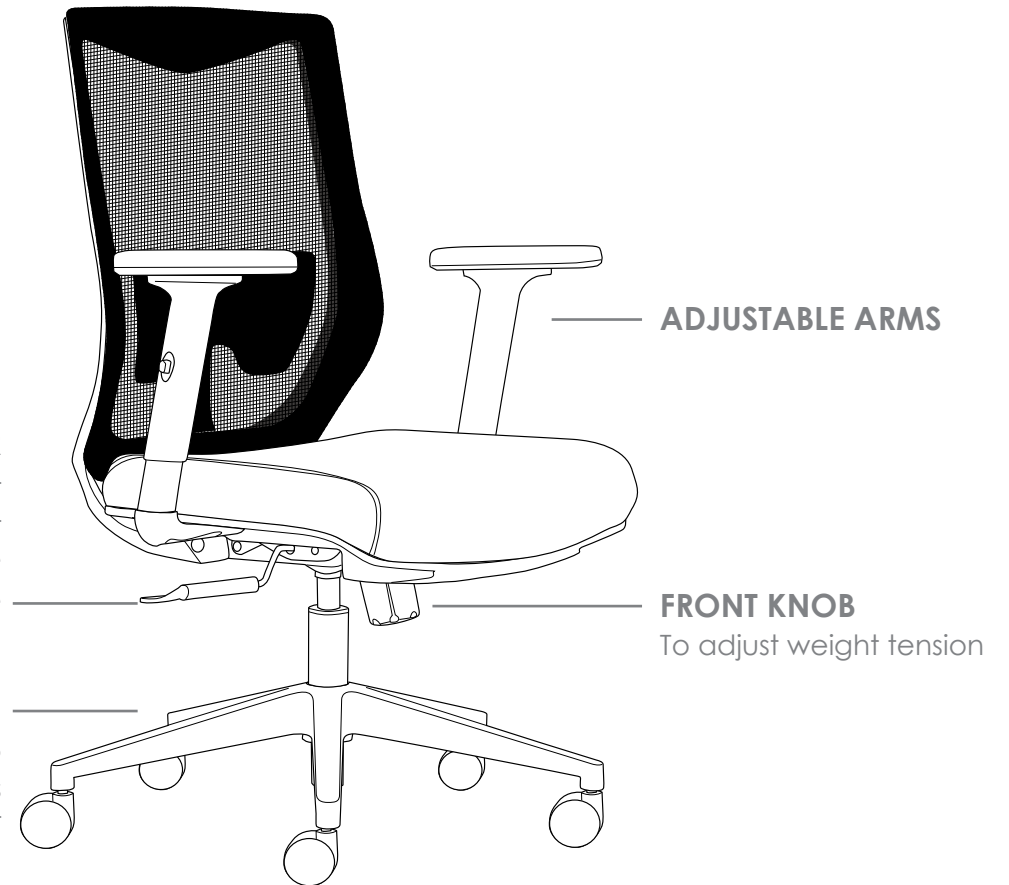

R5 EXECUTIVE MESH SEATING

GIBBS

FEATURES

- » Adjustable seat height
- » Adjustable seat and back angle
- » Adjustable weight tension
- » Adjustable arms
- » Lumbar support
- » Butterfly mechanism
- » 700mm black nylon 5 star base
- » Minor assembly required
- » Suitable for indoor use only
- » 4 year warranty
- » Weight limit is 120kg

INDOOR USE ONLY

X Do not use as a step ladder

GIBBS

GIBBS EXECUTIVE MESH SEATING

GIBBS

BACK VIEW

FRONT VIEW