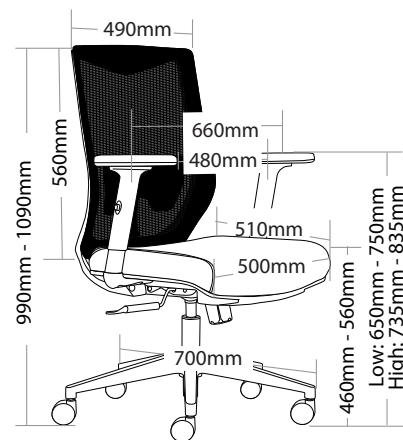

R5 EXECUTIVE MESH SEATING

GIBBS

FEATURES

- » Adjustable seat height
- » Adjustable seat and back angle
- » Adjustable weight tension
- » Adjustable arms
- » Lumbar support
- » Butterfly mechanism
- » 700mm black nylon 5 star base
- » Minor assembly required
- » Suitable for indoor use only
- » 4 year warranty
- » Weight limit is 120kg

INDOOR USE ONLY

X Do not use as a step ladder

GIBBS

GIBBS EXECUTIVE MESH SEATING

GIBBS

BACK VIEW

FRONT VIEW