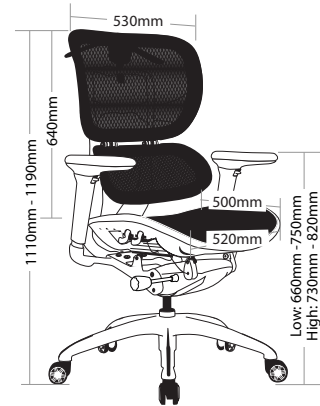

R5 EXECUTIVE MESH SEATING

ERGO-1

FEATURES

- » Adjustable seat height cable controlled
- » Adjustable seat and back angle cable controlled
- » Adjustable seat depth (seat slider) cable controlled
- » Adjustable weight tension
- » Adjustable active lumbar
- » Adjustable arms
- » Optional adjustable headrest
- » Coat rack
- » Synchron mechanism with 3 locking positions
- » 700mm aluminium base
- » Available in black only
- » BIFMA tested
- » Minor assembly required
- » Suitable for indoor use only
- » 5 year warranty
- » Weight limit is 120kg

INDOOR USE ONLY

X Do not use as a step ladder

ERGO-1H

ERGO-1L

ERGO-1 EXECUTIVE MESH SEATING

ERG0-1H

ERG0-1L

RIGHT VIEW