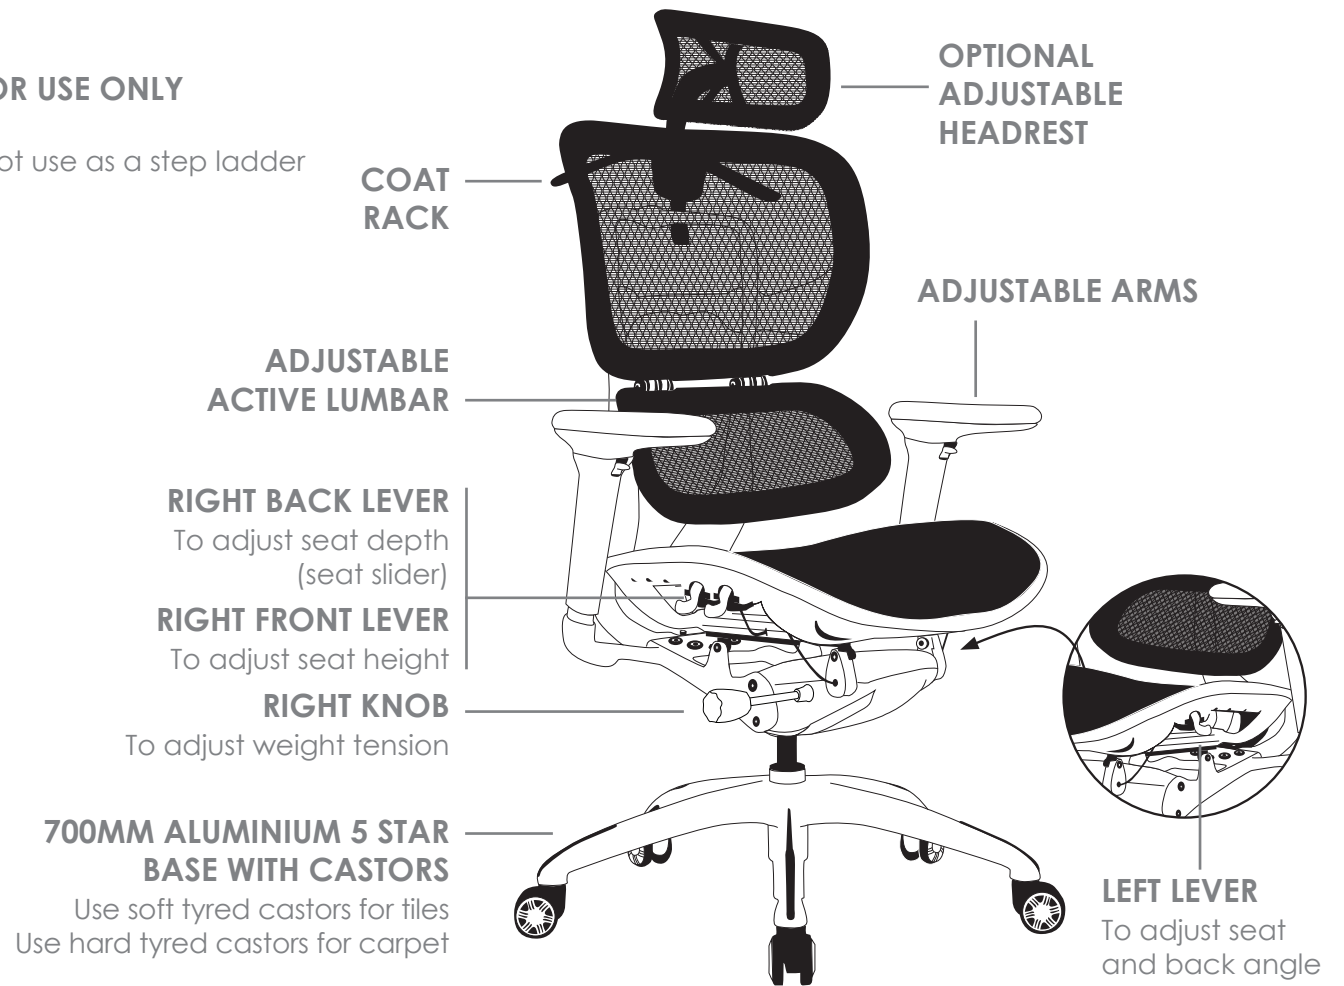

R5 EXECUTIVE MESH SEATING

ERGO-1

FEATURES

- » Adjustable seat height cable controlled
- » Adjustable seat and back angle cable controlled
- » Adjustable seat depth (seat slider) cable controlled
- » Adjustable weight tension
- » Adjustable active lumbar
- » Adjustable arms
- » Optional adjustable headrest
- » Coat rack
- » Synchron mechanism with 3 locking positions
- » 700mm aluminium base
- » Available in black only
- » BIFMA tested
- » Minor assembly required
- » Suitable for indoor use only
- » 5 year warranty
- » Weight limit is 120kg

INDOOR USE ONLY

X Do not use as a step ladder

ERGO-1H

ERGO-1L

ERGO-1 EXECUTIVE MESH SEATING

ERG0-1H

ERG0-1L

RIGHT VIEW

** Please note that the Headrest should not be used to manoeuvre the chair.*