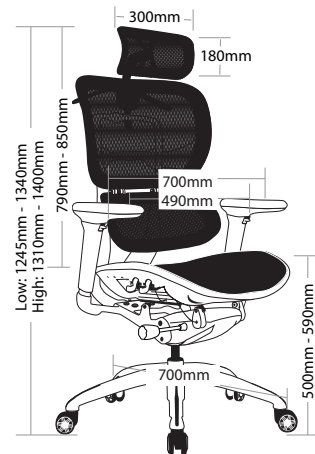

R5 EXECUTIVE MESH SEATING

ERGO-1

FEATURES

- » Adjustable seat height cable controlled
- » Adjustable seat and back angle cable controlled
- » Adjustable seat depth (seat slider) cable controlled
- » Adjustable weight tension
- » Adjustable active lumbar
- » Adjustable arms
- » Optional adjustable headrest
- » Coat rack
- » Synchron mechanism with 3 locking positions
- » 700mm aluminium base
- » Available in black only
- » BIFMA tested
- » Minor assembly required
- » Suitable for indoor use only
- » 5 year warranty
- » Weight limit is 120kg

INDOOR USE ONLY

X Do not use as a step ladder

ERGO-1H

ERGO-1L

ERGO-1 EXECUTIVE MESH SEATING

ERG0-1H

ERG0-1L

RIGHT VIEW