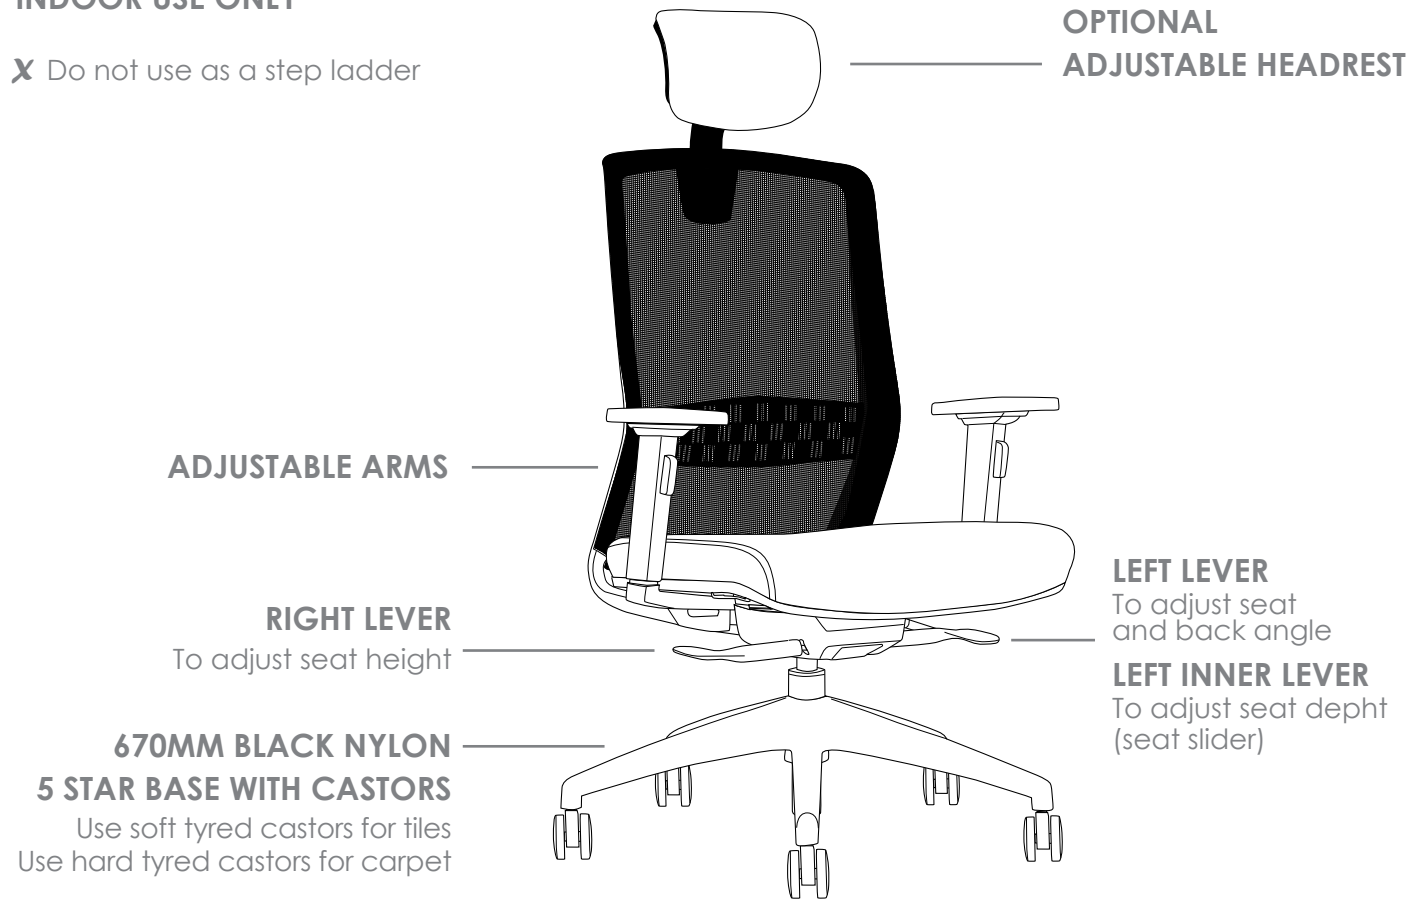

R5 EXECUTIVE MESH SEATING

BOLT

FEATURES

- » Adjustable seat height
- » Adjustable seat and back angle
- » Adjustable seat depth (seat slider)
- » Adjustable lumbar support
- » Adjustable arms
- » Auto weight tensioning
- » Optional adjustable headrest
- » Synchron mechanism with 3 locking positions
- » 670mm black nylon 5 star base
- » Available in black only
- » Suitable for indoor use only
- » 4 year warranty
- » Weight limit is 120kg

INDOOR USE ONLY

X Do not use as a step ladder

BOLT-H