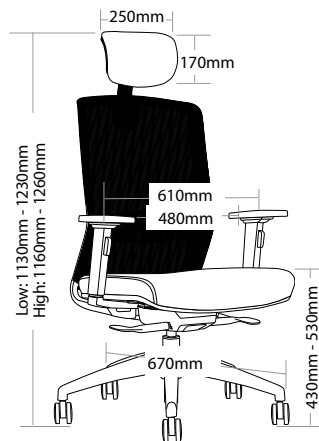

R5 EXECUTIVE MESH SEATING

BOLT

FEATURES

- » Adjustable seat height
- » Adjustable seat and back angle
- » Adjustable seat depth (seat slider)
- » Adjustable lumbar support
- » Adjustable arms
- » Auto weight tensioning
- » Optional adjustable headrest
- » Synchron mechanism with 3 locking positions
- » 670mm black nylon 5 star base
- » Available in black only
- » Suitable for indoor use only
- » 4 year warranty
- » Weight limit is 120kg

INDOOR USE ONLY

X Do not use as a step ladder

BOLT-H