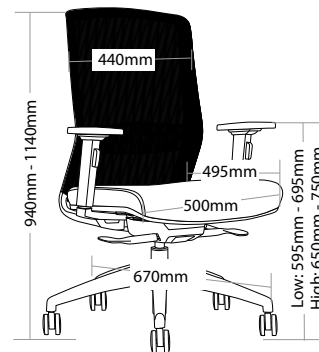

R5 EXECUTIVE MESH SEATING

BOLT

FEATURES

- » Adjustable seat height
- » Adjustable seat and back angle
- » Adjustable seat depth (seat slider)
- » Adjustable lumbar support
- » Adjustable arms
- » Auto weight tensioning
- » Optional adjustable headrest
- » Synchron mechanism with 3 locking positions
- » 670mm black nylon 5 star base
- » Available in black only
- » Suitable for indoor use only
- » 4 year warranty
- » Weight limit is 120kg

INDOOR USE ONLY

X Do not use as a step ladder

BOLT-L