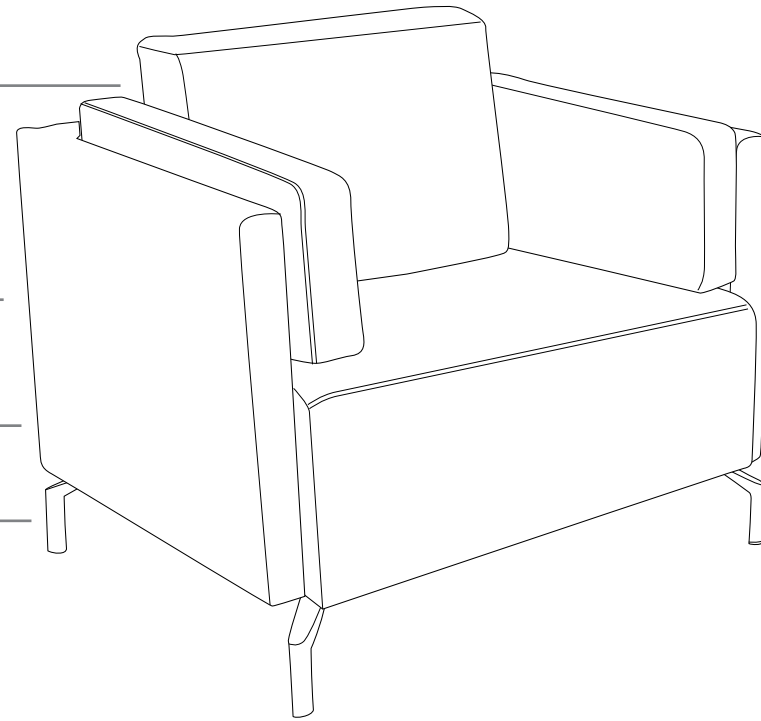

R10 SOFT SEATING

SHELL

FEATURES

- » Australian made
- » Available in 1 or 2 seater (custom size available, please contact office)
- » High density foam
- » Loose cushions upholstered both sides
- » Timber frame
- » Aluminum legs
- » Available in local fabrics (two tone available, please contact office)
- » Optional frame or base colour (please allow 5 more days)
- » Suitable for indoor use
- » 5 year warranty
- » Weight limit for 1 seater is 130kg
- » Weight limit for 2 seater is 260kg

INDOOR USE ONLY

X Do not use as a step ladder

LOOSE CUSHIONS

HIGH DENSITY FOAM

TIMBER FRAME

ALUMINIUM LEGS

Keep a permanent contact between base of chair and floor

SHELL-1S

SHELL-1SH

SHELL-2S

SHELL-2SH

SHELL SOFT SEATING

SHELL-1S

SHELL-1SH

SHELL-2S

SHELL-2SH