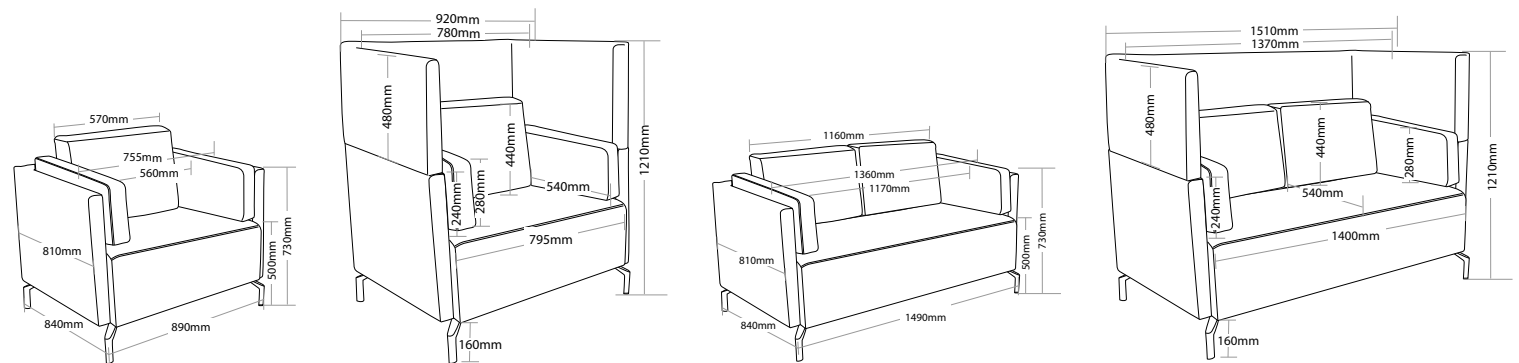

R10 SOFT SEATING

SHELL

FEATURES

- » Australian made
- » Available in 1 or 2 seater (custom size available, please contact office)
- » High density foam
- » Loose cushions upholstered both sides
- » Timber frame
- » Aluminum legs
- » Available in local fabrics (two tone available, please contact office)
- » Optional frame or base colour (please allow 5 more days)
- » Suitable for indoor use
- » 5 year warranty
- » Weight limit for 1 seater is 130kg
- » Weight limit for 2 seater is 260kg

INDOOR USE ONLY

X Do not use as a step ladder

LOOSE CUSHIONS

HIGH DENSITY FOAM

TIMBER FRAME

ALUMINIUM LEGS

Keep a permanent contact between base of chair and floor

SHELL-1S

SHELL-1SH

SHELL-2S

SHELL-2SH

SHELL SOFT SEATING

SHELL-1S

SHELL-1SH

SHELL-2S

SHELL-2SH