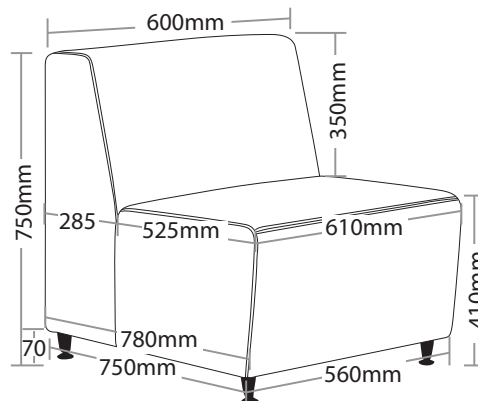

R10 SOFT SEATING

BLITZ

FEATURES

- » High density foam
- » Zig zag steel spring
- » Plywood frame
- » Chrome feet
- » Available in local fabrics
- » Optional frame or base colour (please allow 5 more days)
- » Suitable for indoor use only
- » 5 year warranty
- » Weight limit is 120kg

INDOOR USE ONLY

✘ Do not use as a step ladder

BLITZ-U

BLITZ SOFT SEATING

BLITZ-U

SIDE VIEW

BACK VIEW