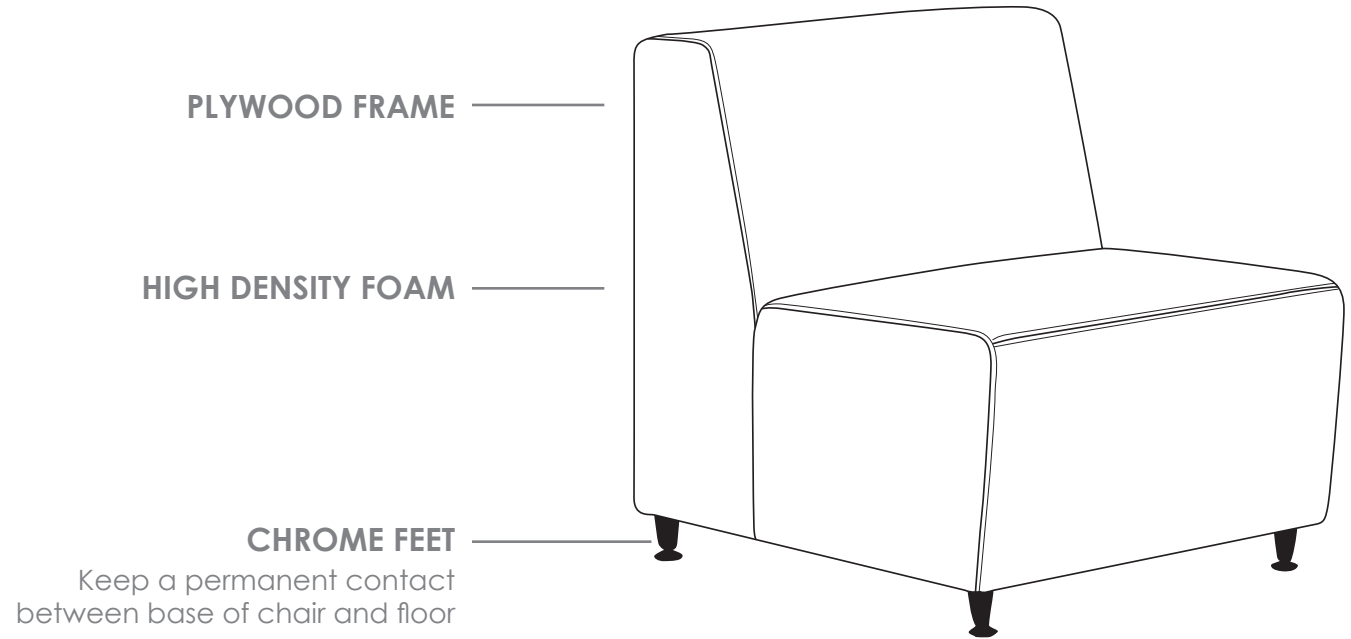

R10 SOFT SEATING

BLITZ

FEATURES

- » High density foam
- » Zig zag steel spring
- » Plywood frame
- » Chrome feet
- » Available in local fabrics
- » Optional frame or base colour (please allow 5 more days)
- » Suitable for indoor use only
- » 5 year warranty
- » Weight limit is 120kg

INDOOR USE ONLY

✘ Do not use as a step ladder

BLITZ-U

BLITZ SOFT SEATING

BLITZ-U

SIDE VIEW

BACK VIEW