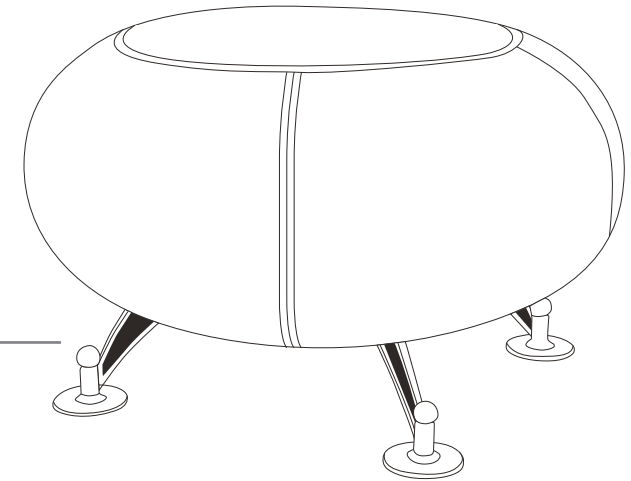

R8 OTTOMANS

RADIUS

FEATURES

- » Available in 2 options only
- » Moulded polyurethane foam
- » Zinc legs
- » Available in local fabrics
- » Optional frame or base colour (please allow 5 more days)
- » Suitable for indoor use only
- » 3 year warranty
- » Weight limit is 130kg

INDOOR USE ONLY

✘ Do not use as a step ladder

MOULDED POLYURETHANE FOAM

ZINC LEGS

Keep a permanent contact between base of chair and floor

RADIUS-1

RADIUS-2

RADIUS