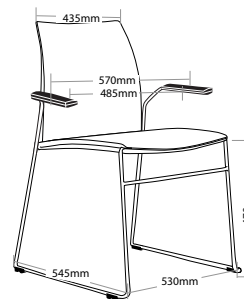

R5 HOSPITALITY SEATING

VINN

FEATURES

- » Optional plastic or mesh back
- » Optional arms, tablet arm or stool
- » Optional black metal trolley, easy to move when stacked
- » Available in beam seating
- » Stackable
 - » Maximum 10 chairs on trolley
 - » Maximum 5 chairs on floor
 - » Maximum 3 chairs with stools or arms
- » Not stackable with tablet arms or stool with arms
- » Linkable except with tablet arms or arms
- » Chrome finish
- » Black plastic
- » Plastic under pan
- » Solid steel sled base frame
- » Available in all local fabrics
- » Optional frame or base colour (please allow 5 more days)
- » Suitable for indoor use only
- » 4 year warranty
- » Weight limit is 120kg

INDOOR USE ONLY

✗ Do not use as a step ladder

STACKABLE

PLASTIC UNDER PAN

SOLID STEEL SLED BASE FRAME

Keep a permanent contact between base of chair and floor

VINN-BU

VINN-BUA

VINN-BUT

VINN-BU-ST

VINN-TRL

VINN HOSPITALITY SEATING

VINN-BU

VINN-BUA

VINN-BUT

VINN-BU-ST

VINN-BU-STA

VINN-TRL

VINN MESH

FEATURES

- » Optional plastic or mesh back
- » Optional arms, tablet arm or stool
- » Optional black metal trolley, easy to move when stacked
- » Available in beam seating
- » Stackable
 - » Maximum 10 chairs on trolley
 - » Maximum 5 chairs on floor
 - » Maximum 3 chairs with stools or arms
- » Not stackable with tablet arms or stool with arms
- » Linkable except with tablet arms or arms
- » Chrome finish
- » Black plastic
- » Plastic under pan
- » Solid steel sled base frame
- » Available in all local fabrics
- » Back mesh available in Jazz mesh
- » Optional frame or base colour (please allow 5 more days)
- » Suitable for indoor use only
- » 4 year warranty
- » Weight limit is 120kg