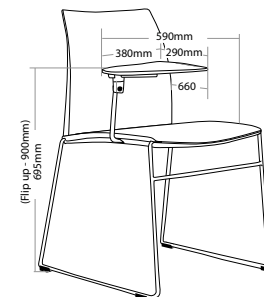

R5 HOSPITALITY SEATING

VINN

FEATURES

- » Optional plastic or mesh back
- » Optional arms, tablet arm or stool
- » Optional black metal trolley, easy to move when stacked
- » Available in beam seating
- » Stackable
 - » Maximum 10 chairs on trolley
 - » Maximum 5 chairs on floor
 - » Maximum 3 chairs with stools or arms
- » Not stackable with tablet arms or stool with arms
- » Linkable except with tablet arms or arms
- » Chrome finish
- » Black plastic
- » Plastic under pan
- » Solid steel sled base frame
- » Available in all local fabrics
- » Optional frame or base colour (please allow 5 more days)
- » Suitable for indoor use only
- » 4 year warranty
- » Weight limit is 120kg

INDOOR USE ONLY

✗ Do not use as a step ladder

STACKABLE

PLASTIC UNDER PAN

SOLID STEEL SLED BASE FRAME

Keep a permanent contact between base of chair and floor

VINN-BU

VINN-BUA

VINN-BUT

VINN-BU-ST

VINN-TRL

VINN HOSPITALITY SEATING

VINN-BU

VINN-BUA

VINN-BUT

VINN-BU-ST

VINN-BU-STA

VINN-TRL

VINN MESH

FEATURES

- » Optional plastic or mesh back
- » Optional arms, tablet arm or stool
- » Optional black metal trolley, easy to move when stacked
- » Available in beam seating
- » Stackable
 - » Maximum 10 chairs on trolley
 - » Maximum 5 chairs on floor
 - » Maximum 3 chairs with stools or arms
- » Not stackable with tablet arms or stool with arms
- » Linkable except with tablet arms or arms
- » Chrome finish
- » Black plastic
- » Plastic under pan
- » Solid steel sled base frame
- » Available in all local fabrics
- » Back mesh available in Jazz mesh
- » Optional frame or base colour (please allow 5 more days)
- » Suitable for indoor use only
- » 4 year warranty
- » Weight limit is 120kg