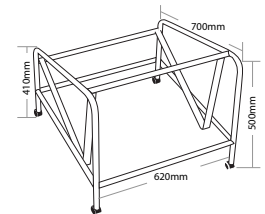

R5 HOSPITALITY SEATING

VINN

FEATURES

- » Optional plastic or mesh back
- » Optional arms, tablet arm or stool
- » Optional black metal trolley, easy to move when stacked
- » Available in beam seating
- » Stackable
 - » Maximum 10 chairs on trolley
 - » Maximum 5 chairs on floor
 - » Maximum 3 chairs with stools or arms
- » Not stackable with tablet arms or stool with arms
- » Linkable except with tablet arms or arms
- » Chrome finish
- » Black plastic
- » Plastic under pan
- » Solid steel sled base frame
- » Available in all local fabrics
- » Optional frame or base colour (please allow 5 more days)
- » Suitable for indoor use only
- » 4 year warranty
- » Weight limit is 120kg

INDOOR USE ONLY

✗ Do not use as a step ladder

STACKABLE

PLASTIC UNDER PAN

SOLID STEEL SLED BASE FRAME

Keep a permanent contact between base of chair and floor

VINN-BU

VINN-BUA

VINN-BUT

VINN-BU-ST

VINN-TRL

VINN HOSPITALITY SEATING

VINN-BU

VINN-BUA

VINN-BUT

VINN-BU-ST

VINN-BU-STA

VINN-TRL

VINN MESH

FEATURES

- » Optional plastic or mesh back
- » Optional arms, tablet arm or stool
- » Optional black metal trolley, easy to move when stacked
- » Available in beam seating
- » Stackable
 - » Maximum 10 chairs on trolley
 - » Maximum 5 chairs on floor
 - » Maximum 3 chairs with stools or arms
- » Not stackable with tablet arms or stool with arms
- » Linkable except with tablet arms or arms
- » Chrome finish
- » Black plastic
- » Plastic under pan
- » Solid steel sled base frame
- » Available in all local fabrics
- » Back mesh available in Jazz mesh
- » Optional frame or base colour (please allow 5 more days)
- » Suitable for indoor use only
- » 4 year warranty
- » Weight limit is 120kg