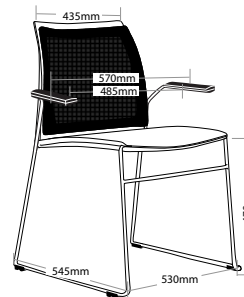

R5 HOSPITALITY SEATING

VINN

FEATURES

- » Optional plastic or mesh back
- » Optional arms, tablet arm or stool
- » Optional black metal trolley, easy to move when stacked
- » Available in beam seating
- » Stackable
 - » Maximum 10 chairs on trolley
 - » Maximum 5 chairs on floor
 - » Maximum 3 chairs with stools or arms
- » Not stackable with tablet arms or stool with arms
- » Linkable except with tablet arms or arms
- » Chrome finish
- » Black plastic
- » Plastic under pan
- » Solid steel sled base frame
- » Available in all local fabrics
- » Optional frame or base colour (please allow 5 more days)
- » Suitable for indoor use only
- » 4 year warranty
- » Weight limit is 120kg

VINN-BU-STA

VINN-TRL

VINN MESH

FEATURES

- » Optional plastic or mesh back
- » Optional arms, tablet arm or stool
- » Optional black metal trolley, easy to move when stacked
- » Available in beam seating
- » Stackable
 - » Maximum 10 chairs on trolley
 - » Maximum 5 chairs on floor
 - » Maximum 3 chairs with stools or arms
- » Not stackable with tablet arms or stool with arms
- » Linkable except with tablet arms or arms
- » Chrome finish
- » Black plastic
- » Plastic under pan
- » Solid steel sled base frame
- » Available in all local fabrics
- » Back mesh available in Jazz mesh
- » Optional frame or base colour (please allow 5 more days)
- » Suitable for indoor use only
- » 4 year warranty
- » Weight limit is 120kg

INDOOR USE ONLY

X Do not use as a step ladder

STACKABLE

PLASTIC UNDER PAN

SOLID STEEL SLED BASE FRAME

Keep a permanent contact between base of chair and floor

VINN-MBU

VINN-MBUA

VINN-MBUT

VINN-MBU-ST

VINN-TRL

VINN MESH HOSPITALITY SEATING

VINN-MBU

VINN-MBUA

VINN-MBUT

VINN-MBU-ST