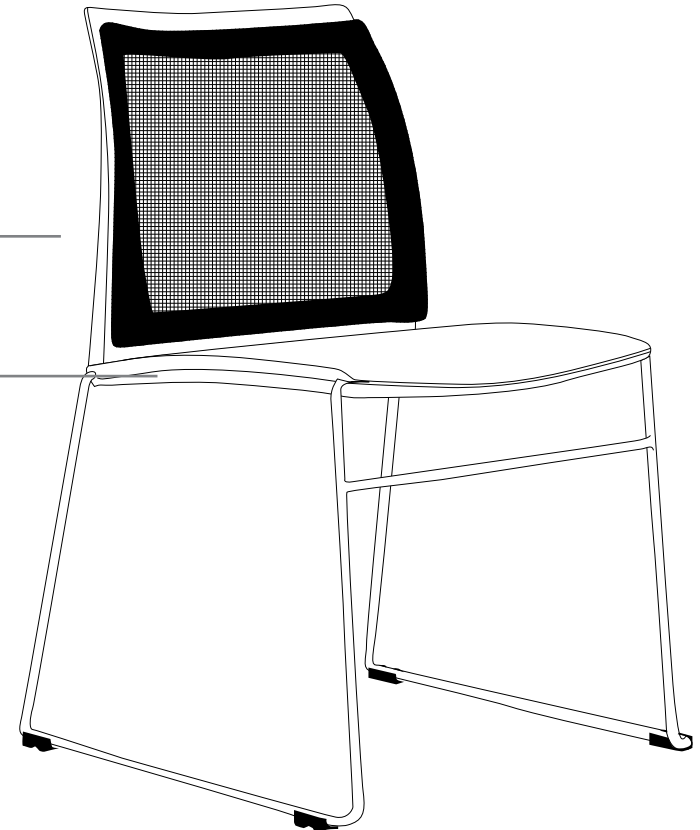

R5 HOSPITALITY SEATING

VINN

FEATURES

- » Optional plastic or mesh back
- » Optional arms, tablet arm or stool
- » Optional black metal trolley, easy to move when stacked
- » Available in beam seating
- » Stackable
 - » Maximum 10 chairs on trolley
 - » Maximum 5 chairs on floor
 - » Maximum 3 chairs with stools or arms
- » Not stackable with tablet arms or stool with arms
- » Linkable except with tablet arms or arms
- » Chrome finish
- » Black plastic
- » Plastic under pan
- » Solid steel sled base frame
- » Available in all local fabrics
- » Optional frame or base colour (please allow 5 more days)
- » Suitable for indoor use only
- » 4 year warranty
- » Weight limit is 120kg

VINN-BU-STA

VINN-TRL

VINN MESH

FEATURES

- » Optional plastic or mesh back
- » Optional arms, tablet arm or stool
- » Optional black metal trolley, easy to move when stacked
- » Available in beam seating
- » Stackable
 - » Maximum 10 chairs on trolley
 - » Maximum 5 chairs on floor
 - » Maximum 3 chairs with stools or arms
- » Not stackable with tablet arms or stool with arms
- » Linkable except with tablet arms or arms
- » Chrome finish
- » Black plastic
- » Plastic under pan
- » Solid steel sled base frame
- » Available in all local fabrics
- » Back mesh available in Jazz mesh
- » Optional frame or base colour (please allow 5 more days)
- » Suitable for indoor use only
- » 4 year warranty
- » Weight limit is 120kg

INDOOR USE ONLY

X Do not use as a step ladder

STACKABLE

PLASTIC UNDER PAN

SOLID STEEL SLED BASE FRAME

Keep a permanent contact between base of chair and floor

VINN-MBU

VINN-MBUA

VINN-MBUT

VINN-MBU-ST

VINN-TRL

VINN MESH HOSPITALITY SEATING

VINN-MBU

VINN-MBUA

VINN-MBUT

VINN-MBU-ST