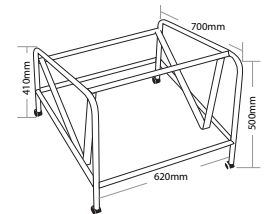

VINN-BU-STA

VINN-TRL

VINN MESH

FEATURES

- » Optional plastic or mesh back
- » Optional arms, tablet arm or stool
- » Optional black metal trolley, easy to move when stacked
- » Available in beam seating
- » Stackable
 - » Maximum 10 chairs on trolley
 - » Maximum 5 chairs on floor
 - » Maximum 3 chairs with stools or arms
- » Not stackable with tablet arms or stool with arms
- » Linkable except with tablet arms or arms
- » Chrome finish
- » Black plastic
- » Plastic under pan
- » Solid steel sled base frame
- » Available in all local fabrics
- » Back mesh available in Jazz mesh
- » Optional frame or base colour (please allow 5 more days)
- » Suitable for indoor use only
- » 4 year warranty
- » Weight limit is 120kg

INDOOR USE ONLY

X Do not use as a step ladder

STACKABLE

PLASTIC UNDER PAN

SOLID STEEL SLED BASE FRAME

Keep a permanent contact between base of chair and floor

VINN-MBU

VINN-MBUA

VINN-MBUT

VINN-MBU-ST

VINN-TRL

VINN MESH HOSPITALITY SEATING

VINN-MBU

VINN-MBUA

VINN-MBUT

VINN-MBU-ST