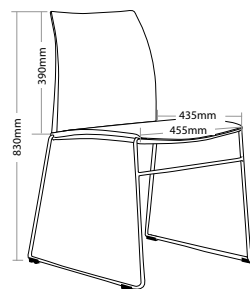

R5 HOSPITALITY SEATING

VINN

FEATURES

- » Optional plastic or mesh back
- » Optional arms, tablet arm or stool
- » Optional black metal trolley, easy to move when stacked
- » Available in beam seating
- » Stackable
 - » Maximum 10 chairs on trolley
 - » Maximum 5 chairs on floor
 - » Maximum 3 chairs with stools or arms
- » Not stackable with tablet arms or stool with arms
- » Linkable except with tablet arms or arms
- » Chrome finish
- » Black plastic
- » Plastic under pan
- » Solid steel sled base frame
- » Available in all local fabrics
- » Optional frame or base colour (please allow 5 more days)
- » Suitable for indoor use only
- » 4 year warranty
- » Weight limit is 120kg

INDOOR USE ONLY

✗ Do not use as a step ladder

STACKABLE

PLASTIC UNDER PAN

SOLID STEEL SLED BASE FRAME

Keep a permanent contact between base of chair and floor

VINN-BU

VINN-BUA

VINN-BUT

VINN-BU-ST

VINN-TRL

VINN HOSPITALITY SEATING

VINN-BU

VINN-BUA

VINN-BUT

VINN-BU-ST

VINN-BU-STA

VINN-TRL

VINN MESH

FEATURES

- » Optional plastic or mesh back
- » Optional arms, tablet arm or stool
- » Optional black metal trolley, easy to move when stacked
- » Available in beam seating
- » Stackable
 - » Maximum 10 chairs on trolley
 - » Maximum 5 chairs on floor
 - » Maximum 3 chairs with stools or arms
- » Not stackable with tablet arms or stool with arms
- » Linkable except with tablet arms or arms
- » Chrome finish
- » Black plastic
- » Plastic under pan
- » Solid steel sled base frame
- » Available in all local fabrics
- » Back mesh available in Jazz mesh
- » Optional frame or base colour (please allow 5 more days)
- » Suitable for indoor use only
- » 4 year warranty
- » Weight limit is 120kg