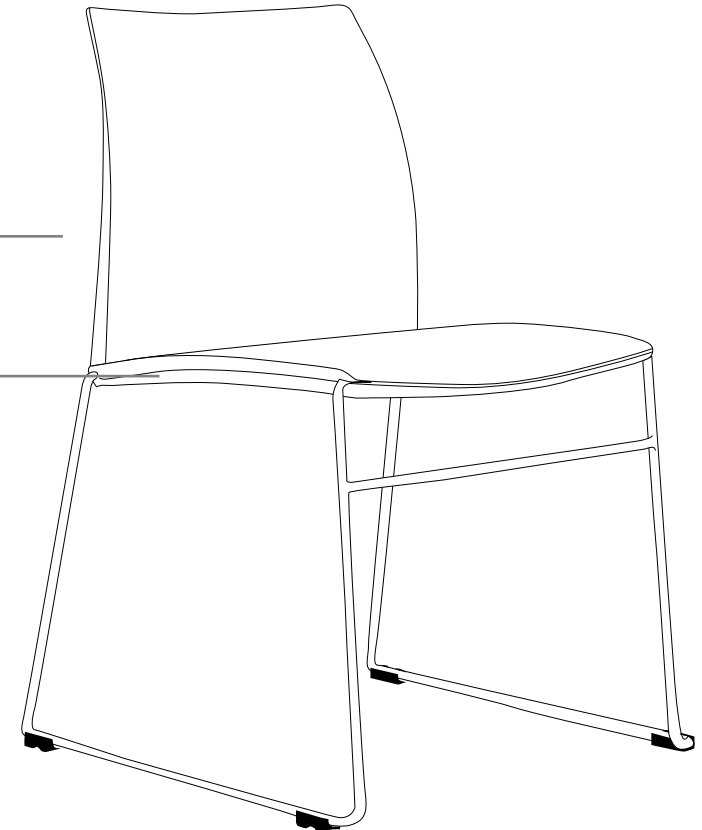

R5 HOSPITALITY SEATING

VINN

FEATURES

- » Optional plastic or mesh back
- » Optional arms, tablet arm or stool
- » Optional black metal trolley, easy to move when stacked
- » Available in beam seating
- » Stackable
 - » Maximum 10 chairs on trolley
 - » Maximum 5 chairs on floor
 - » Maximum 3 chairs with stools or arms
- » Not stackable with tablet arms or stool with arms
- » Linkable except with tablet arms or arms
- » Chrome finish
- » Black plastic
- » Plastic under pan
- » Solid steel sled base frame
- » Available in all local fabrics
- » Optional frame or base colour (please allow 5 more days)
- » Suitable for indoor use only
- » 4 year warranty
- » Weight limit is 120kg

INDOOR USE ONLY

✗ Do not use as a step ladder

STACKABLE

PLASTIC UNDER PAN

SOLID STEEL SLED BASE FRAME

Keep a permanent contact between base of chair and floor

VINN-BU

VINN-BUA

VINN-BUT

VINN-BU-ST

VINN-TRL

VINN HOSPITALITY SEATING

VINN-BU

VINN-BUA

VINN-BUT

VINN-BU-ST

VINN-BU-STA

VINN-TRL

VINN MESH

FEATURES

- » Optional plastic or mesh back
- » Optional arms, tablet arm or stool
- » Optional black metal trolley, easy to move when stacked
- » Available in beam seating
- » Stackable
 - » Maximum 10 chairs on trolley
 - » Maximum 5 chairs on floor
 - » Maximum 3 chairs with stools or arms
- » Not stackable with tablet arms or stool with arms
- » Linkable except with tablet arms or arms
- » Chrome finish
- » Black plastic
- » Plastic under pan
- » Solid steel sled base frame
- » Available in all local fabrics
- » Back mesh available in Jazz mesh
- » Optional frame or base colour (please allow 5 more days)
- » Suitable for indoor use only
- » 4 year warranty
- » Weight limit is 120kg