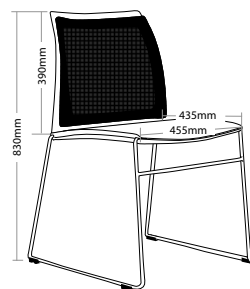

R5 HOSPITALITY SEATING

VINN

FEATURES

- » Optional plastic or mesh back
- » Optional arms, tablet arm or stool
- » Optional black metal trolley, easy to move when stacked
- » Available in beam seating
- » Stackable
 - » Maximum 10 chairs on trolley
 - » Maximum 5 chairs on floor
 - » Maximum 3 chairs with stools or arms
- » Not stackable with tablet arms or stool with arms
- » Linkable except with tablet arms or arms
- » Chrome finish
- » Black plastic
- » Plastic under pan
- » Solid steel sled base frame
- » Available in all local fabrics
- » Optional frame or base colour (please allow 5 more days)
- » Suitable for indoor use only
- » 4 year warranty
- » Weight limit is 120kg

VINN-BU-STA

VINN-TRL

VINN MESH

FEATURES

- » Optional plastic or mesh back
- » Optional arms, tablet arm or stool
- » Optional black metal trolley, easy to move when stacked
- » Available in beam seating
- » Stackable
 - » Maximum 10 chairs on trolley
 - » Maximum 5 chairs on floor
 - » Maximum 3 chairs with stools or arms
- » Not stackable with tablet arms or stool with arms
- » Linkable except with tablet arms or arms
- » Chrome finish
- » Black plastic
- » Plastic under pan
- » Solid steel sled base frame
- » Available in all local fabrics
- » Back mesh available in Jazz mesh
- » Optional frame or base colour (please allow 5 more days)
- » Suitable for indoor use only
- » 4 year warranty
- » Weight limit is 120kg

INDOOR USE ONLY

X Do not use as a step ladder

STACKABLE

PLASTIC UNDER PAN

SOLID STEEL SLED BASE FRAME

Keep a permanent contact between base of chair and floor

VINN-MBU

VINN-MBUA

VINN-MBUT

VINN-MBU-ST

VINN-TRL

VINN MESH HOSPITALITY SEATING

VINN-MBU

VINN-MBUA

VINN-MBUT

VINN-MBU-ST