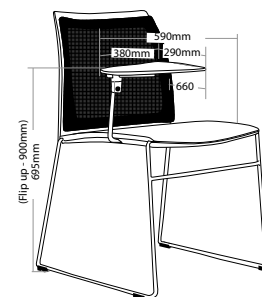

R5 HOSPITALITY SEATING

VINN

FEATURES

- » Optional plastic or mesh back
- » Optional arms, tablet arm or stool
- » Optional black metal trolley, easy to move when stacked
- » Available in beam seating
- » Stackable
 - » Maximum 10 chairs on trolley
 - » Maximum 5 chairs on floor
 - » Maximum 3 chairs with stools or arms
- » Not stackable with tablet arms or stool with arms
- » Linkable except with tablet arms or arms
- » Chrome finish
- » Black plastic
- » Plastic under pan
- » Solid steel sled base frame
- » Available in all local fabrics
- » Optional frame or base colour (please allow 5 more days)
- » Suitable for indoor use only
- » 4 year warranty
- » Weight limit is 120kg

VINN-BU-STA

VINN-TRL

VINN MESH

FEATURES

- » Optional plastic or mesh back
- » Optional arms, tablet arm or stool
- » Optional black metal trolley, easy to move when stacked
- » Available in beam seating
- » Stackable
 - » Maximum 10 chairs on trolley
 - » Maximum 5 chairs on floor
 - » Maximum 3 chairs with stools or arms
- » Not stackable with tablet arms or stool with arms
- » Linkable except with tablet arms or arms
- » Chrome finish
- » Black plastic
- » Plastic under pan
- » Solid steel sled base frame
- » Available in all local fabrics
- » Back mesh available in Jazz mesh
- » Optional frame or base colour (please allow 5 more days)
- » Suitable for indoor use only
- » 4 year warranty
- » Weight limit is 120kg

INDOOR USE ONLY

X Do not use as a step ladder

STACKABLE

PLASTIC UNDER PAN

SOLID STEEL SLED BASE FRAME

Keep a permanent contact between base of chair and floor

VINN-MBU

VINN-MBUA

VINN-MBUT

VINN-MBU-ST

VINN-TRL

VINN MESH HOSPITALITY SEATING

VINN-MBU

VINN-MBUA

VINN-MBUT

VINN-MBU-ST