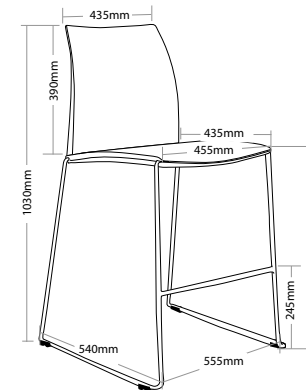

R5 HOSPITALITY SEATING

VINN

FEATURES

- » Optional plastic or mesh back
- » Optional arms, tablet arm or stool
- » Optional black metal trolley, easy to move when stacked
- » Available in beam seating
- » Stackable
 - » Maximum 10 chairs on trolley
 - » Maximum 5 chairs on floor
 - » Maximum 3 chairs with stools or arms
- » Not stackable with tablet arms or stool with arms
- » Linkable except with tablet arms or arms
- » Chrome finish
- » Black plastic
- » Plastic under pan
- » Solid steel sled base frame
- » Available in all local fabrics
- » Optional frame or base colour (please allow 5 more days)
- » Suitable for indoor use only
- » 4 year warranty
- » Weight limit is 120kg

INDOOR USE ONLY

✗ Do not use as a step ladder

STACKABLE

PLASTIC UNDER PAN

SOLID STEEL SLED BASE FRAME

Keep a permanent contact between base of chair and floor

VINN-BU

VINN-BUA

VINN-BUT

VINN-BU-ST

VINN-TRL

VINN HOSPITALITY SEATING

VINN-BU

VINN-BUA

VINN-BUT

VINN-BU-ST

VINN-BU-STA

VINN-TRL

VINN MESH

FEATURES

- » Optional plastic or mesh back
- » Optional arms, tablet arm or stool
- » Optional black metal trolley, easy to move when stacked
- » Available in beam seating
- » Stackable
 - » Maximum 10 chairs on trolley
 - » Maximum 5 chairs on floor
 - » Maximum 3 chairs with stools or arms
- » Not stackable with tablet arms or stool with arms
- » Linkable except with tablet arms or arms
- » Chrome finish
- » Black plastic
- » Plastic under pan
- » Solid steel sled base frame
- » Available in all local fabrics
- » Back mesh available in Jazz mesh
- » Optional frame or base colour (please allow 5 more days)
- » Suitable for indoor use only
- » 4 year warranty
- » Weight limit is 120kg