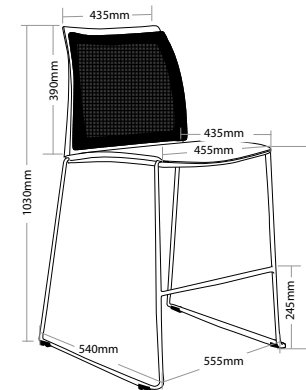

R5 HOSPITALITY SEATING

VINN

FEATURES

- » Optional plastic or mesh back
- » Optional arms, tablet arm or stool
- » Optional black metal trolley, easy to move when stacked
- » Available in beam seating
- » Stackable
 - » Maximum 10 chairs on trolley
 - » Maximum 5 chairs on floor
 - » Maximum 3 chairs with stools or arms
- » Not stackable with tablet arms or stool with arms
- » Linkable except with tablet arms or arms
- » Chrome finish
- » Black plastic
- » Plastic under pan
- » Solid steel sled base frame
- » Available in all local fabrics
- » Optional frame or base colour (please allow 5 more days)
- » Suitable for indoor use only
- » 4 year warranty
- » Weight limit is 120kg

VINN-BU-STA

VINN-TRL

VINN MESH

FEATURES

- » Optional plastic or mesh back
- » Optional arms, tablet arm or stool
- » Optional black metal trolley, easy to move when stacked
- » Available in beam seating
- » Stackable
 - » Maximum 10 chairs on trolley
 - » Maximum 5 chairs on floor
 - » Maximum 3 chairs with stools or arms
- » Not stackable with tablet arms or stool with arms
- » Linkable except with tablet arms or arms
- » Chrome finish
- » Black plastic
- » Plastic under pan
- » Solid steel sled base frame
- » Available in all local fabrics
- » Back mesh available in Jazz mesh
- » Optional frame or base colour (please allow 5 more days)
- » Suitable for indoor use only
- » 4 year warranty
- » Weight limit is 120kg

INDOOR USE ONLY

X Do not use as a step ladder

STACKABLE

PLASTIC UNDER PAN

SOLID STEEL SLED BASE FRAME

Keep a permanent contact between base of chair and floor

VINN-MBU

VINN-MBUA

VINN-MBUT

VINN-MBU-ST

VINN-TRL

VINN MESH HOSPITALITY SEATING

VINN-MBU

VINN-MBUA

VINN-MBUT

VINN-MBU-ST