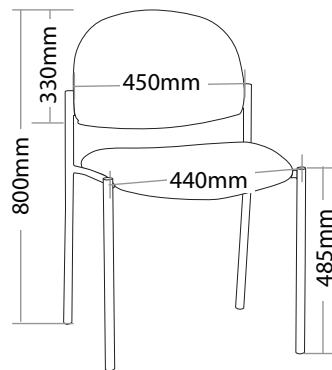

R5 HOSPITALITY SEATING

VERA

FEATURES

- » Optional 4 leg or sled base
- » Optional round or square back
- » Optional black or chrome finish
- » Optional arms
- » Optional tablet arms
- » Stackable
 - » Maximum 4 chairs with 4 leg base on floor
 - » Maximum 3 chairs with sled base on floor
 - » Not stackable with sled base with arms
 - » Not stackable with tablet arms
- » Heavy duty metal frame
- » Available in local fabrics
- » Optional frame or base colour (please allow 5 more days)
- » Suitable for indoor use only
- » 5 year warranty
- » Weight limit is 120kg

INDOOR USE ONLY

X Do not use as a step ladder

STACKABLE

HEAVY DUTY METAL FRAME

Keep a permanent contact between base of chair and floor

VC100

OGVC100

OGVC400-A