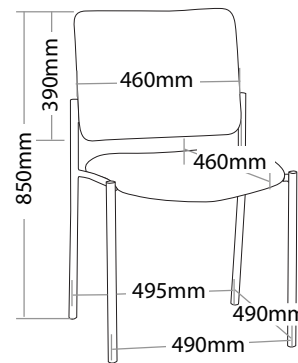

R5 HOSPITALITY SEATING

VERA

FEATURES

- » Optional 4 leg or sled base
- » Optional round or square back
- » Optional black or chrome finish
- » Optional arms
- » Optional tablet arms
- » Stackable
  - » Maximum 4 chairs with 4 leg base on floor
  - » Maximum 3 chairs with sled base on floor
  - » Not stackable with sled base with arms
  - » Not stackable with tablet arms
- » Heavy duty metal frame
- » Available in local fabrics
- » Optional frame or base colour (please allow 5 more days)
- » Suitable for indoor use only
- » 5 year warranty
- » Weight limit is 120kg

INDOOR USE ONLY

X Do not use as a step ladder

STACKABLE

HEAVY DUTY METAL FRAME

Keep a permanent contact between base of chair and floor

OGVC100