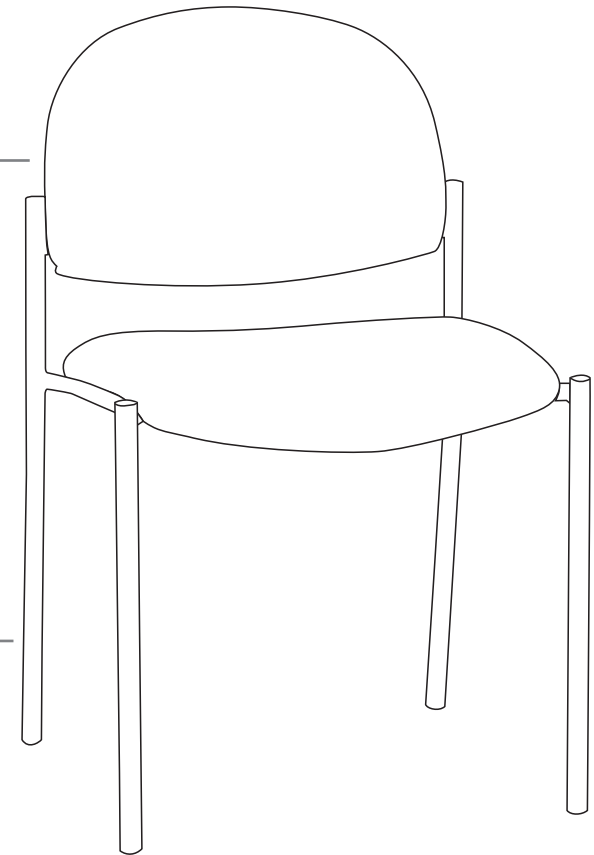

R5 HOSPITALITY SEATING

VERA

FEATURES

- » Optional 4 leg or sled base
- » Optional round or square back
- » Optional black or chrome finish
- » Optional arms
- » Optional tablet arms
- » Stackable
 - » Maximum 4 chairs with 4 leg base on floor
 - » Maximum 3 chairs with sled base on floor
 - » Not stackable with sled base with arms
 - » Not stackable with tablet arms
- » Heavy duty metal frame
- » Available in local fabrics
- » Optional frame or base colour (please allow 5 more days)
- » Suitable for indoor use only
- » 5 year warranty
- » Weight limit is 120kg

INDOOR USE ONLY

X Do not use as a step ladder

STACKABLE

HEAVY DUTY METAL FRAME

Keep a permanent contact between base of chair and floor

VC100

OGVC100

OGVC400-A