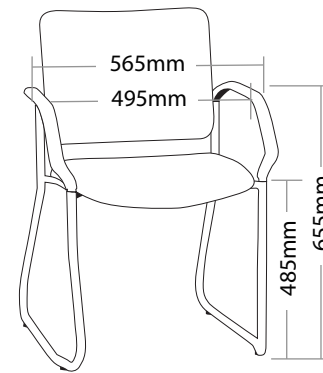

R5 HOSPITALITY SEATING

VERA

FEATURES

- » Optional 4 leg or sled base
- » Optional round or square back
- » Optional black or chrome finish
- » Optional arms
- » Optional tablet arms
- » Stackable
 - » Maximum 4 chairs with 4 leg base on floor
 - » Maximum 3 chairs with sled base on floor
 - » Not stackable with sled base with arms
 - » Not stackable with tablet arms
- » Heavy duty metal frame
- » Available in local fabrics
- » Optional frame or base colour (please allow 5 more days)
- » Suitable for indoor use only
- » 5 year warranty
- » Weight limit is 120kg

INDOOR USE ONLY

X Do not use as a step ladder

STACKABLE

HEAVY DUTY METAL FRAME

Keep a permanent contact between base of chair and floor

VC100

OGVC100

OGVC400-A