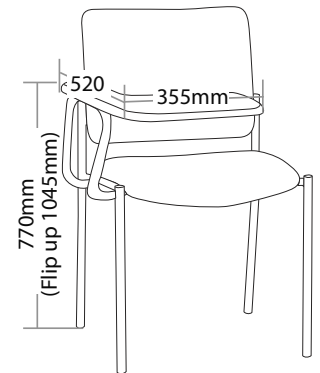

R5 HOSPITALITY SEATING

VERA

FEATURES

- » Optional 4 leg or sled base
- » Optional round or square back
- » Optional black or chrome finish
- » Optional arms
- » Optional tablet arms
- » Stackable
 - » Maximum 4 chairs with 4 leg base on floor
 - » Maximum 3 chairs with sled base on floor
 - » Not stackable with sled base with arms
 - » Not stackable with tablet arms
- » Heavy duty metal frame
- » Available in local fabrics
- » Optional frame or base colour (please allow 5 more days)
- » Suitable for indoor use only
- » 5 year warranty
- » Weight limit is 120kg

INDOOR USE ONLY

X Do not use as a step ladder

STACKABLE

HEAVY DUTY METAL FRAME

Keep a permanent contact between base of chair and floor

VC100

OGVC100

OGVC400-A