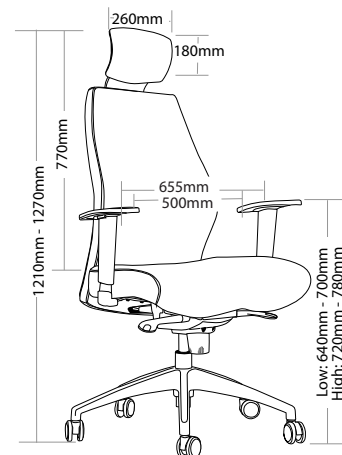

R4 EXECUTIVE SEATING

REGAL

FEATURES

- » Adjustable seat height
- » Adjustable seat and back angle
- » Adjustable weight tension
- » Adjustable chrome arms
- » Optional headrest
- » Moulded back foam
- » Saddle seat
- » Synchron mechanism with 3 locking positions
- » 700mm aluminium base
- » Available in local fabrics
- » Optional frame or base colour (please allow 5 more days)
- » Suitable for indoor use only
- » 5 year warranty
- » Weight limit is 130kg

INDOOR USE ONLY

X Do not use as a step ladder

700MM ALUMINIUM 5 STAR BASE WITH CASTORS

Use soft tyred castors for tiles
Use hard tyred castors for carpet

REGAL-H

REGAL-L

REGAL EXECUTIVE SEATING

REGAL-H

REGAL-L

BACK VIEW

** Please note that the Headrest should not be used to manoeuvre the chair.*