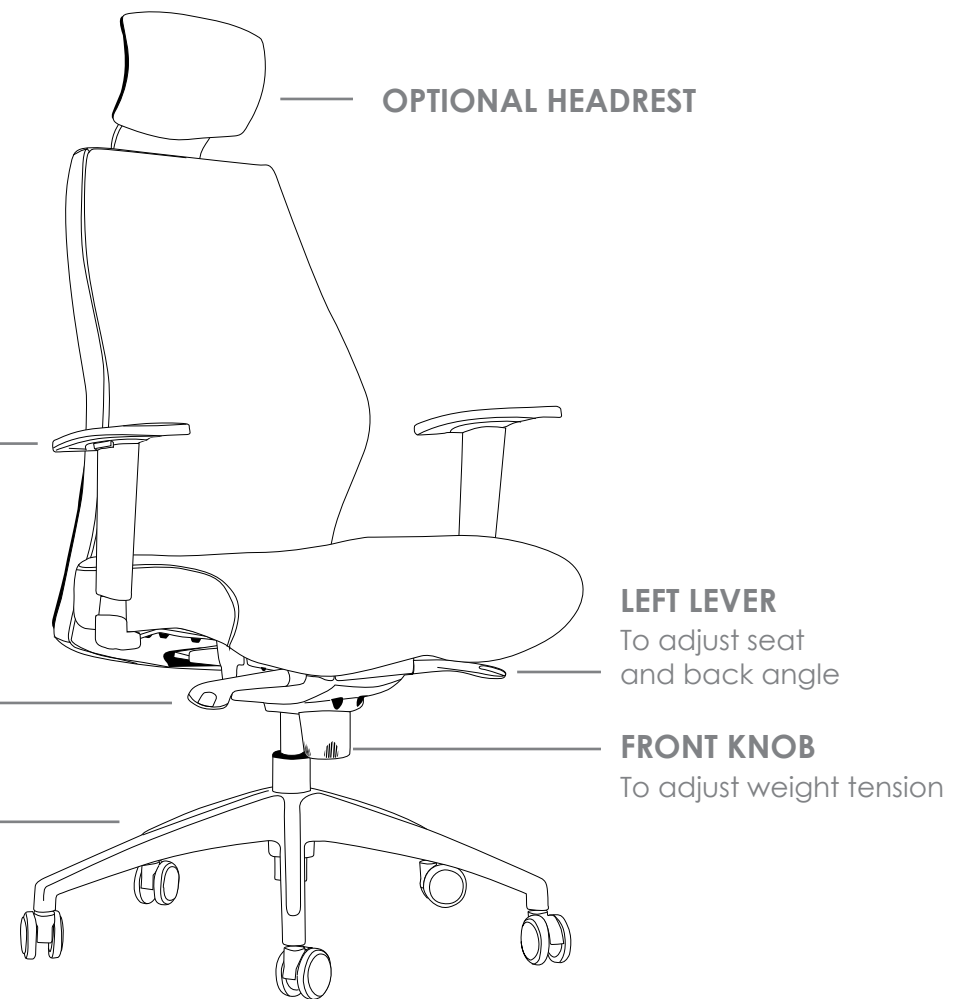

R4 EXECUTIVE SEATING

REGAL

FEATURES

- » Adjustable seat height
- » Adjustable seat and back angle
- » Adjustable weight tension
- » Adjustable chrome arms
- » Optional headrest
- » Moulded back foam
- » Saddle seat
- » Synchron mechanism with 3 locking positions
- » 700mm aluminium base
- » Available in local fabrics
- » Optional frame or base colour (please allow 5 more days)
- » Suitable for indoor use only
- » 5 year warranty
- » Weight limit is 130kg

INDOOR USE ONLY

X Do not use as a step ladder

700MM ALUMINIUM 5 STAR BASE WITH CASTORS

Use soft tyred castors for tiles
Use hard tyred castors for carpet

REGAL-H

REGAL-L

REGAL EXECUTIVE SEATING

REGAL-H

REGAL-L

BACK VIEW

** Please note that the Headrest should not be used to manoeuvre the chair.*