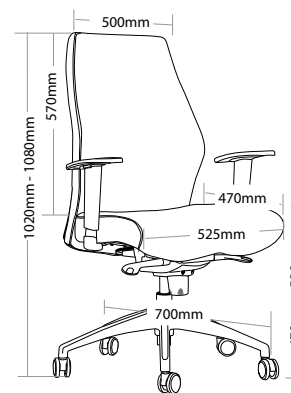

R4 EXECUTIVE SEATING

REGAL

FEATURES

- » Adjustable seat height
- » Adjustable seat and back angle
- » Adjustable weight tension
- » Adjustable chrome arms
- » Optional headrest
- » Moulded back foam
- » Saddle seat
- » Synchron mechanism with 3 locking positions
- » 700mm aluminium base
- » Available in local fabrics
- » Optional frame or base colour (please allow 5 more days)
- » Suitable for indoor use only
- » 5 year warranty
- » Weight limit is 130kg

INDOOR USE ONLY

X Do not use as a step ladder

700MM ALUMINIUM 5 STAR BASE WITH CASTORS

Use soft tyred castors for tiles
Use hard tyred castors for carpet

REGAL-H

REGAL-L

REGAL EXECUTIVE SEATING

REGAL-H

REGAL-L

BACK VIEW

** Please note that the Headrest should not be used to manoeuvre the chair.*