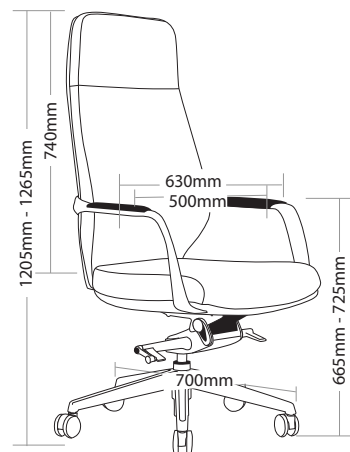

700MM ALUMINIUM 5 STAR BASE WITH CASTORS

Use soft tyred castors for tiles
Use hard tyred castors for carpet

ACURA-H