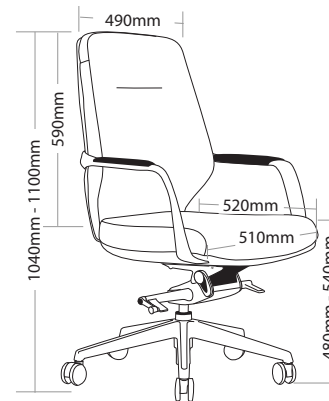

R4 EXECUTIVE SEATING

ACURA

FEATURES

ACURA-H/ ACURA-L

- » Adjustable seat height
- » Adjustable seat and back angle
- » Adjustable weight tension
- » Available in high and low back
- » Fixed aluminium arms
- » High density foam
- » Knee tilt mechanism with 3 locking positions
- » 700mm aluminium base
- » Available in local fabrics
- » Optional frame or base colour (please allow 5 more days)
- » Suitable for indoor use only
- » 5 year warranty
- » Weight limit is 120kg

ACURA-VC

- » Chrome frame
- » High density foam
- » Available in local fabrics
- » Optional frame or base colour (please allow 5 more days)
- » Suitable for indoor use only
- » 5 year warranty
- » Weight limit is 120kg

INDOOR USE ONLY

X Do not use as a step ladder

RIGHT KNOB

Wind forwards or backwards to adjust weight tension

INNER RIGHT LEVER

To adjust seat height

LEFT LEVER

To adjust seat and back angle

700MM ALUMINIUM 5 STAR BASE WITH CASTORS

Use soft tyred castors for tiles
Use hard tyred castors for carpet

ACURA-L