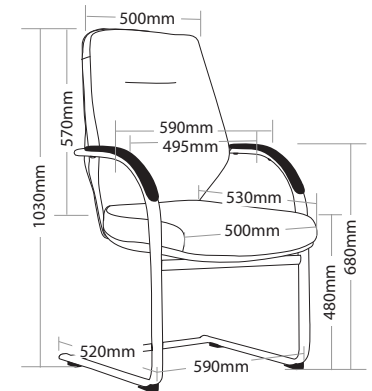

R4 EXECUTIVE SEATING

ACURA

FEATURES

ACURA-H/ ACURA-L

- » Adjustable seat height
- » Adjustable seat and back angle
- » Adjustable weight tension
- » Available in high and low back
- » Fixed aluminium arms
- » High density foam
- » Knee tilt mechanism with 3 locking positions
- » 700mm aluminium base
- » Available in local fabrics
- » Optional frame or base colour (please allow 5 more days)
- » Suitable for indoor use only
- » 5 year warranty
- » Weight limit is 120kg

INDOOR USE ONLY

X Do not use as a step ladder

RIGHT KNOB

Wind forwards or backwards to adjust weight tension

INNER RIGHT LEVER

To adjust seat height

LEFT LEVER

To adjust seat and back angle

700MM ALUMINIUM 5 STAR BASE WITH CASTORS

Use soft tyred castors for tiles
Use hard tyred castors for carpet

ACURA-H

ACURA-L

ACURA-VC

ACURA EXECUTIVE SEATING

ACURA-H

ACURA-L