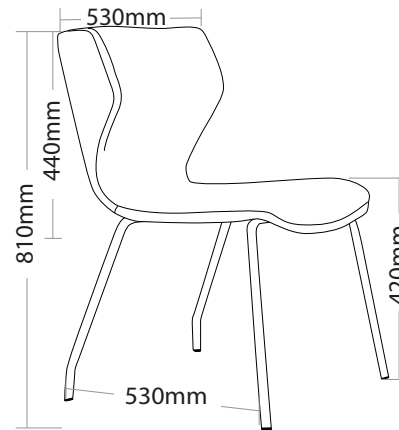

### FEATURES

- » Adjustable seat height with 4 star base
- » Optional 660mm aluminium 4 star base
- » Optional chrome sled base
- » Optional chrome 4 legs frame
- » High density foam
- » Plywood shell
- » Available in local fabrics
- » Optional frame or base colour (please allow 5 more days)
- » Suitable for indoor use only
- » 3 year warranty
- » Weight limit is 130kg

### INDOOR USE ONLY

✘ Do not use as a step ladder

PLYWOOD SHELL

HIGH DENSITY FOAM

LEVER

To adjust seat height

Keep a permanent contact between base of chair and floor

YARD-4L

# **YARD** BREAKOUT SEATING

YARD-4L

YARD-SB

YARD-AB