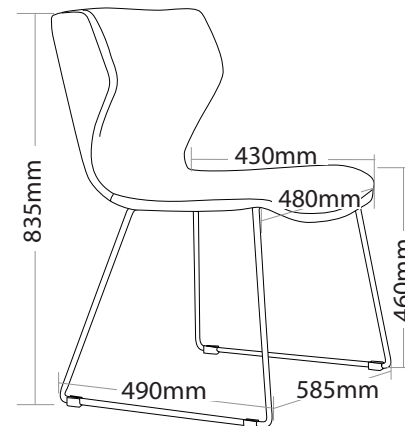

### FEATURES

- » Adjustable seat height with 4 star base
- » Optional 660mm aluminium 4 star base
- » Optional chrome sled base
- » Optional chrome 4 legs frame
- » High density foam
- » Plywood shell
- » Available in local fabrics
- » Optional frame or base colour (please allow 5 more days)
- » Suitable for indoor use only
- » 3 year warranty
- » Weight limit is 130kg

### INDOOR USE ONLY

✘ Do not use as a step ladder

PLYWOOD SHELL

HIGH DENSITY FOAM

LEVER

To adjust seat height

Keep a permanent contact between base of chair and floor

YARD-4L

YARD-SB

YARD-AB

# **YARD** BREAKOUT SEATING

YARD-4L

YARD-SB

YARD-AB