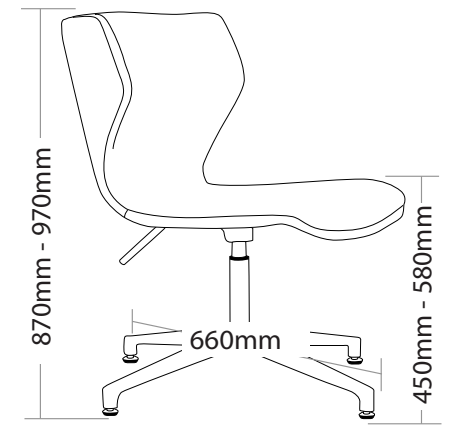

R7 BREAKOUT SEATING

YARD

FEATURES

- » Adjustable seat height with 4 star base
- » Optional 660mm aluminium 4 star base
- » Optional chrome sled base
- » Optional chrome 4 legs frame
- » High density foam
- » Plywood shell
- » Available in local fabrics
- » Optional frame or base colour (please allow 5 more days)
- » Suitable for indoor use only
- » 3 year warranty
- » Weight limit is 130kg

INDOOR USE ONLY

✘ Do not use as a step ladder

PLYWOOD SHELL

HIGH DENSITY FOAM

LEVER

To adjust seat height

Keep a permanent contact between base of chair and floor

YARD-AB