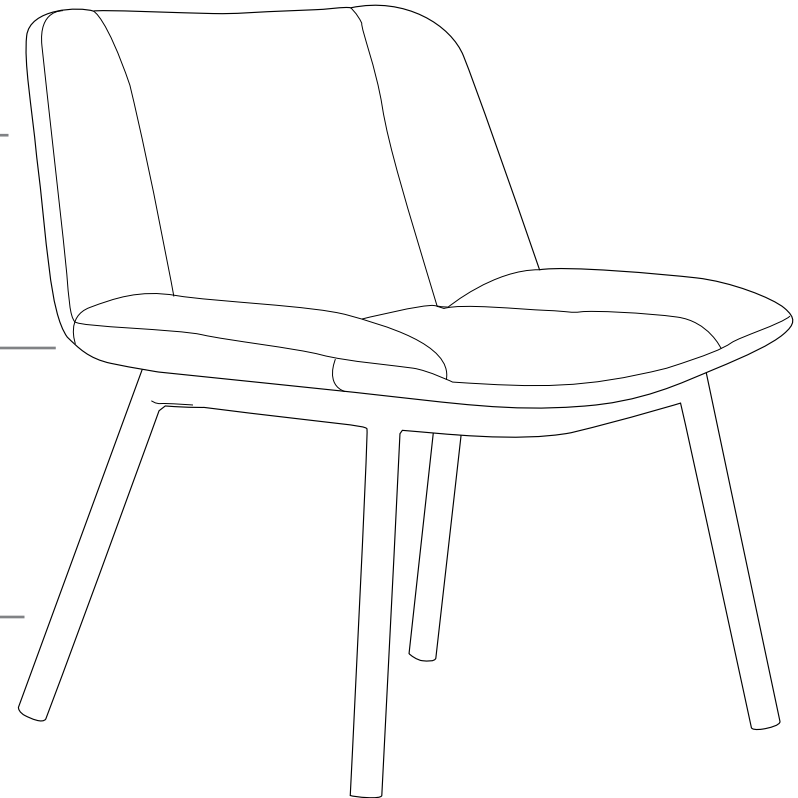

R7 BREAKOUT SEATING

VERO

FEATURES

- » Optional black or timber finish
- » Plywood inner structure
- » Metal frame
- » High density foam
- » Available in local fabrics
- » Optional frame or base colour (please allow 5 more days)
- » Suitable for indoor use only
- » 5 year warranty
- » Weight limit is 130kg

INDOOR USE ONLY

✘ Do not use as a step ladder

PLYWOOD INNER STRUCTURE

HIGH DENSITY FOAM

Keep a permanent contact between base of chair and floor

VERO-ST

VERO-CH

VERO BREAKOUT SEATING