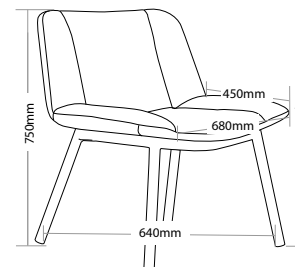

R7 BREAKOUT SEATING

VERO

FEATURES

- » Optional black or timber finish
- » Plywood inner structure
- » Metal frame
- » High density foam
- » Available in local fabrics
- » Optional frame or base colour (please allow 5 more days)
- » Suitable for indoor use only
- » 5 year warranty
- » Weight limit is 130kg

INDOOR USE ONLY

✘ Do not use as a step ladder

PLYWOOD INNER STRUCTURE

HIGH DENSITY FOAM

Keep a permanent contact between base of chair and floor

VERO-ST

VERO-CH

VERO BREAKOUT SEATING