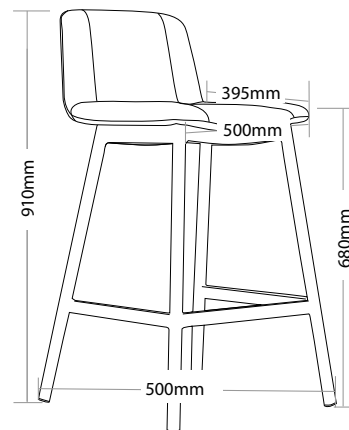

R7 BREAKOUT SEATING

VERO

FEATURES

- » Optional black or timber finish
- » Plywood inner structure
- » Metal frame
- » High density foam
- » Available in local fabrics
- » Optional frame or base colour (please allow 5 more days)
- » Suitable for indoor use only
- » 5 year warranty
- » Weight limit is 130kg

INDOOR USE ONLY

✘ Do not use as a step ladder

PLYWOOD INNER STRUCTURE

HIGH DENSITY FOAM

Keep a permanent contact between base of chair and floor

VERO-ST

VERO-CH

VERO BREAKOUT SEATING