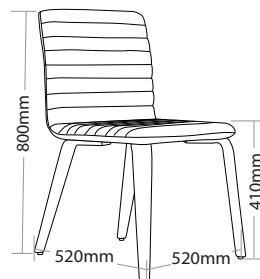

### FEATURES

- » Adjustable seat height (With 4 star base, black base and black base with castors only)
- » Optional chrome 4 legs frame
- » Optional chrome sled base
- » Optional black sled base
- » Optional 700mm aluminium 4 star base
- » Optional timber legs with natural finish
- » Optional timber legs with black finish
- » Optional black base with or without castors
- » Fully upholstered
- » High density foam
- » Plywood shell
- » Available in local fabrics
- » Optional frame or base colour (please allow 5 more days)
- » Suitable for indoor use only
- » 5 year warranty
- » Weight limit is 130kg

### INDOOR USE ONLY

**X** Do not use as a step ladder

SMOKE-4L

SMOKE-SB

SMOKE-AB

SMOKE-BL

SMOKE-NL

SMOKE-BB