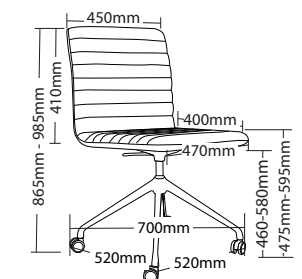

### FEATURES

- » Adjustable seat height (With 4 star base, black base and black base with castors only)
- » Optional chrome 4 legs frame
- » Optional chrome sled base
- » Optional black sled base
- » Optional 700mm aluminium 4 star base
- » Optional timber legs with natural finish
- » Optional timber legs with black finish
- » Optional black base with or without castors
- » Fully upholstered
- » High density foam
- » Plywood shell
- » Available in local fabrics
- » Optional frame or base colour (please allow 5 more days)
- » Suitable for indoor use only
- » 5 year warranty
- » Weight limit is 130kg

### INDOOR USE ONLY

**X** Do not use as a step ladder

SMOKE-4L

SMOKE-SB

SMOKE-AB

SMOKE-BL

SMOKE-NL

SMOKE-BB