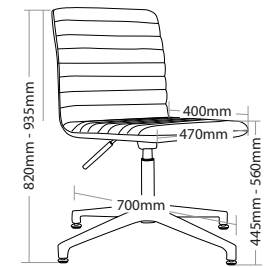

### FEATURES

- » Adjustable seat height (With 4 star base, black base and black base with castors only)
- » Optional chrome 4 legs frame
- » Optional chrome sled base
- » Optional black sled base
- » Optional 700mm aluminium 4 star base
- » Optional timber legs with natural finish
- » Optional timber legs with black finish
- » Optional black base with or without castors
- » Fully upholstered
- » High density foam
- » Plywood shell
- » Available in local fabrics
- » Optional frame or base colour (please allow 5 more days)
- » Suitable for indoor use only
- » 5 year warranty
- » Weight limit is 130kg

### INDOOR USE ONLY

**X** Do not use as a step ladder

SMOKE-4L

SMOKE-SB

SMOKE-AB

SMOKE-BL

SMOKE-NL

SMOKE-BB