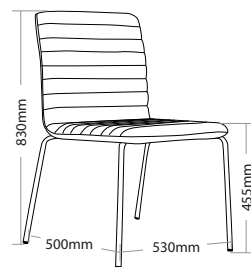

INDOOR USE ONLY

X Do not use as a step ladder

SMOKE-4L