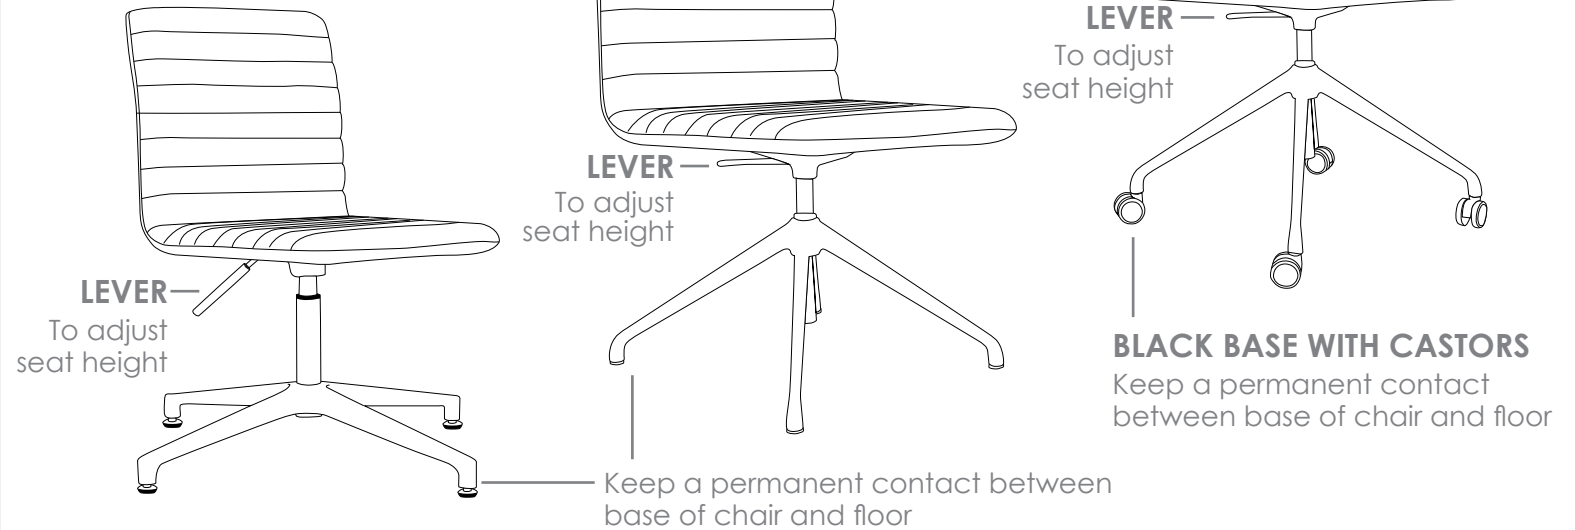

R7 BREAKOUT SEATING

SMOKE

FEATURES

- » Adjustable seat height (With 4 star base, black base and black base with castors only)
- » Optional chrome 4 legs frame
- » Optional chrome sled base
- » Optional black sled base
- » Optional 700mm aluminium 4 star base
- » Optional timber legs with natural finish
- » Optional timber legs with black finish
- » Optional black base with or without castors
- » Fully upholstered
- » High density foam
- » Plywood shell
- » Available in local fabrics
- » Optional frame or base colour (please allow 5 more days)
- » Suitable for indoor use only
- » 5 year warranty
- » Weight limit is 130kg

INDOOR USE ONLY

X Do not use as a step ladder

SMOKE-4L