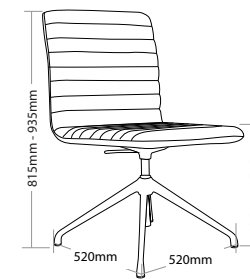

### FEATURES

- » Adjustable seat height (With 4 star base, black base and black base with castors only)
- » Optional chrome 4 legs frame
- » Optional chrome sled base
- » Optional black sled base
- » Optional 700mm aluminium 4 star base
- » Optional timber legs with natural finish
- » Optional timber legs with black finish
- » Optional black base with or without castors
- » Fully upholstered
- » High density foam
- » Plywood shell
- » Available in local fabrics
- » Optional frame or base colour (please allow 5 more days)
- » Suitable for indoor use only
- » 5 year warranty
- » Weight limit is 130kg

### INDOOR USE ONLY

**X** Do not use as a step ladder

SMOKE-4L

SMOKE-SB

SMOKE-AB

SMOKE-BL

SMOKE-NL

SMOKE-BB