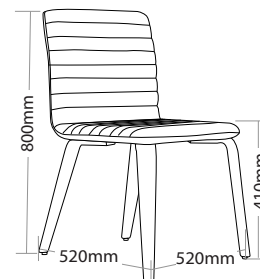

### FEATURES

- » Adjustable seat height (With 4 star base, black base and black base with castors only)
- » Optional chrome 4 legs frame
- » Optional chrome sled base
- » Optional black sled base
- » Optional 700mm aluminium 4 star base
- » Optional timber legs with natural finish
- » Optional timber legs with black finish
- » Optional black base with or without castors
- » Fully upholstered
- » High density foam
- » Plywood shell
- » Available in local fabrics
- » Optional frame or base colour (please allow 5 more days)
- » Suitable for indoor use only
- » 5 year warranty
- » Weight limit is 130kg

### INDOOR USE ONLY

**X** Do not use as a step ladder

SMOKE-4L

SMOKE-SB

SMOKE-AB

SMOKE-BL

SMOKE-NL

SMOKE-BB