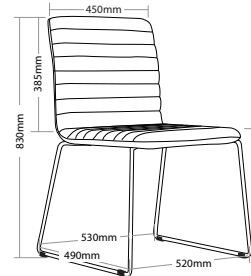

R7 BREAKOUT SEATING

SMOKE

FEATURES

- » Adjustable seat height (With 4 star base, black base and black base with castors only)
- » Optional chrome 4 legs frame
- » Optional chrome sled base
- » Optional black sled base
- » Optional 700mm aluminium 4 star base
- » Optional timber legs with natural finish
- » Optional timber legs with black finish
- » Optional black base with or without castors
- » Fully upholstered
- » High density foam
- » Plywood shell
- » Available in local fabrics
- » Optional frame or base colour (please allow 5 more days)
- » Suitable for indoor use only
- » 5 year warranty
- » Weight limit is 130kg

INDOOR USE ONLY

X Do not use as a step ladder

SMOKE-SB