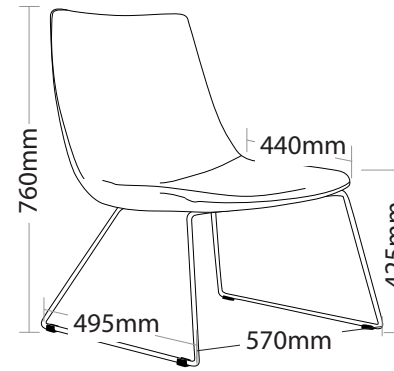

R7 BREAKOUT SEATING

RIDGE

FEATURES

- » Adjustable seat height with 4 star base
- » Optional 680mm aluminium 4 star base
- » Optional solid rod sled chrome base
- » Optional chrome 4 legs frame
- » Moulded foam
- » Plywood shell
- » Available in local fabrics
- » Optional frame or base colour (please allow 5 more days)
- » Suitable for indoor use only
- » 5 year warranty
- » Weight limit is 130kg

INDOOR USE ONLY

✘ Do not use as a step ladder

PLYWOOD SHELL

MOULDED FOAM

LEVER

To adjust seat height

ALUMINIUM 4 STAR BASE

Keep a permanent contact between base of chair and floor

RIDGE-4L

RIDGE-SB

RIDGE-AB

RIDGE BREAKOUT SEATING

RIDGE-4L

RIDGE-SB

RIDGE-AB