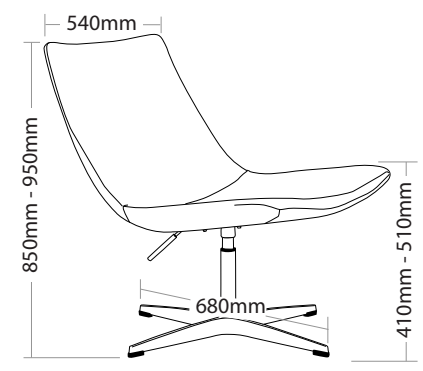

R7 BREAKOUT SEATING

RIDGE

FEATURES

- » Adjustable seat height with 4 star base
- » Optional 680mm aluminium 4 star base
- » Optional solid rod sled chrome base
- » Optional chrome 4 legs frame
- » Moulded foam
- » Plywood shell
- » Available in local fabrics
- » Optional frame or base colour (please allow 5 more days)
- » Suitable for indoor use only
- » 5 year warranty
- » Weight limit is 130kg

INDOOR USE ONLY

✘ Do not use as a step ladder

PLYWOOD SHELL

MOULDED FOAM

LEVER

To adjust seat height

ALUMINIUM 4 STAR BASE

Keep a permanent contact between base of chair and floor

RIDGE-4L

RIDGE-SB

RIDGE-AB

RIDGE BREAKOUT SEATING

RIDGE-4L

RIDGE-SB

RIDGE-AB