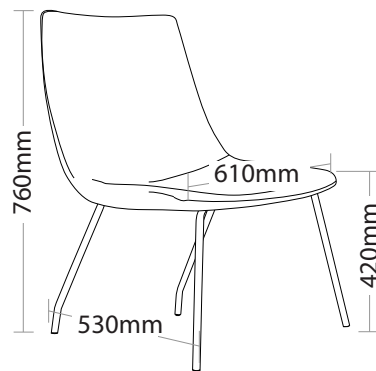

R7 BREAKOUT SEATING

RIDGE

FEATURES

- » Adjustable seat height with 4 star base
- » Optional 680mm aluminium 4 star base
- » Optional solid rod sled chrome base
- » Optional chrome 4 legs frame
- » Moulded foam
- » Plywood shell
- » Available in local fabrics
- » Optional frame or base colour (please allow 5 more days)
- » Suitable for indoor use only
- » 5 year warranty
- » Weight limit is 130kg

INDOOR USE ONLY

✘ Do not use as a step ladder

PLYWOOD SHELL

MOULDED FOAM

LEVER

To adjust seat height

ALUMINIUM 4 STAR BASE

Keep a permanent contact between base of chair and floor

RIDGE-4L

RIDGE-SB

RIDGE-AB

RIDGE BREAKOUT SEATING

RIDGE-4L

RIDGE-SB

RIDGE-AB