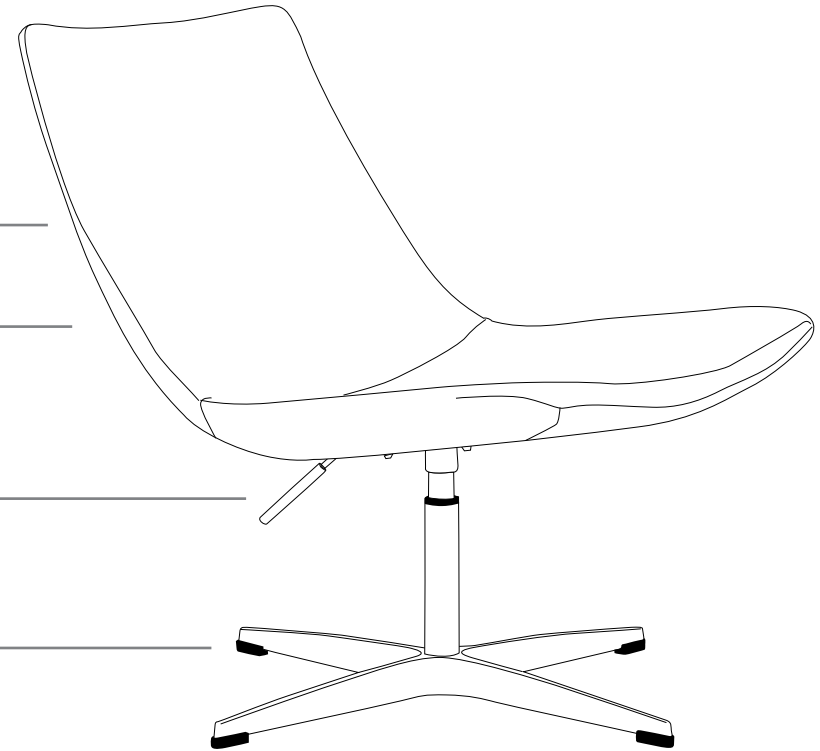

R7 BREAKOUT SEATING

RIDGE

FEATURES

- » Adjustable seat height with 4 star base
- » Optional 680mm aluminium 4 star base
- » Optional solid rod sled chrome base
- » Optional chrome 4 legs frame
- » Moulded foam
- » Plywood shell
- » Available in local fabrics
- » Optional frame or base colour (please allow 5 more days)
- » Suitable for indoor use only
- » 5 year warranty
- » Weight limit is 130kg

INDOOR USE ONLY

✘ Do not use as a step ladder

PLYWOOD SHELL

MOULDED FOAM

LEVER

To adjust seat height

ALUMINIUM 4 STAR BASE

Keep a permanent contact between base of chair and floor

RIDGE-4L

RIDGE-SB

RIDGE-AB

RIDGE BREAKOUT SEATING

RIDGE-4L

RIDGE-SB

RIDGE-AB