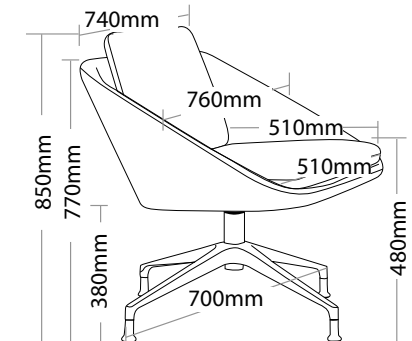

R7 BREAKOUT SEATING

OPERA

FEATURES

- » Optional timber legs
- » Optional 700mm high arch aluminium 4 star base
- » Optional chrome 4 leg frame
- » Loose back and seat cushions
- » Moulded foam on steel frame
- » Available in local fabrics
- » Optional frame or base colour (please allow 5 more days)
- » Suitable for indoor use only
- » 5 year warranty
- » Weight limit is 120kg

INDOOR USE ONLY

X Do not use as a step ladder

LOOSE CUSHIONS

MOULDED FOAM ON STEEL FRAME

Keep a permanent contact between base of chair and floor

OPERA-AB