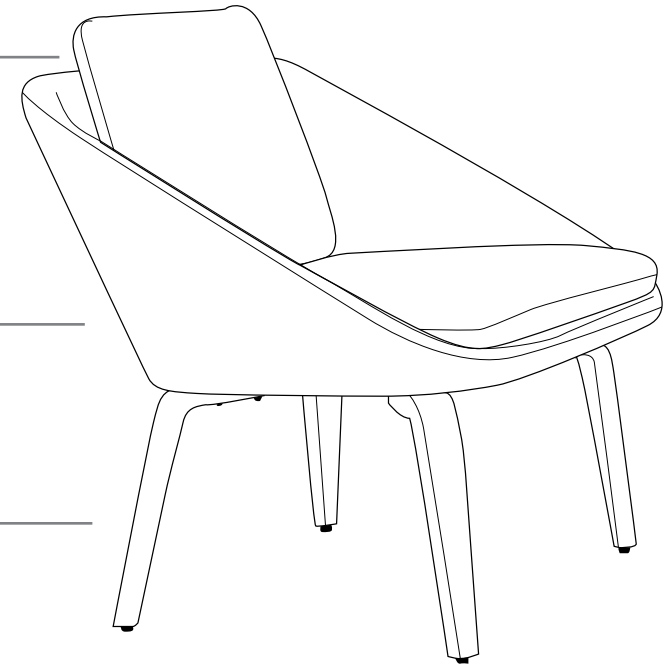

R7 BREAKOUT SEATING

OPERA

FEATURES

- » Optional timber legs
- » Optional 700mm high arch aluminium 4 star base
- » Optional chrome 4 leg frame
- » Loose back and seat cushions
- » Moulded foam on steel frame
- » Available in local fabrics
- » Optional frame or base colour (please allow 5 more days)
- » Suitable for indoor use only
- » 5 year warranty
- » Weight limit is 120kg

INDOOR USE ONLY

X Do not use as a step ladder

LOOSE CUSHIONS

MOULDED FOAM ON STEEL FRAME

Keep a permanent contact between base of chair and floor

OPERA-4L

OPERA-TL

OPERA-AB