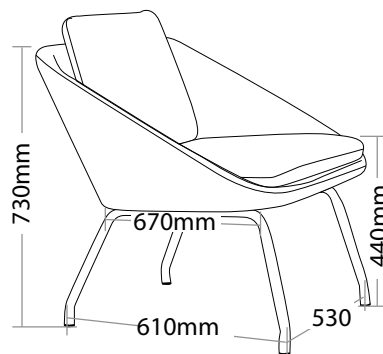

R7 BREAKOUT SEATING

OPERA

FEATURES

- » Optional timber legs
- » Optional 700mm high arch aluminium 4 star base
- » Optional chrome 4 leg frame
- » Loose back and seat cushions
- » Moulded foam on steel frame
- » Available in local fabrics
- » Optional frame or base colour (please allow 5 more days)
- » Suitable for indoor use only
- » 5 year warranty
- » Weight limit is 120kg

INDOOR USE ONLY

X Do not use as a step ladder

LOOSE CUSHIONS

MOULDED FOAM ON STEEL FRAME

Keep a permanent contact between base of chair and floor

OPERA-4L