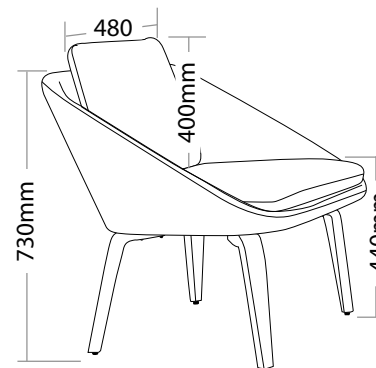

R7 BREAKOUT SEATING

OPERA

FEATURES

- » Optional timber legs
- » Optional 700mm high arch aluminium 4 star base
- » Optional chrome 4 leg frame
- » Loose back and seat cushions
- » Moulded foam on steel frame
- » Available in local fabrics
- » Optional frame or base colour (please allow 5 more days)
- » Suitable for indoor use only
- » 5 year warranty
- » Weight limit is 120kg

INDOOR USE ONLY

X Do not use as a step ladder

LOOSE CUSHIONS

MOULDED FOAM ON STEEL FRAME

Keep a permanent contact between base of chair and floor

OPERA-4L

OPERA-TL

OPERA-AB

OPERA BREAKOUT SEATING

OPERA-4L

OPERA-TL

OPERA-AB