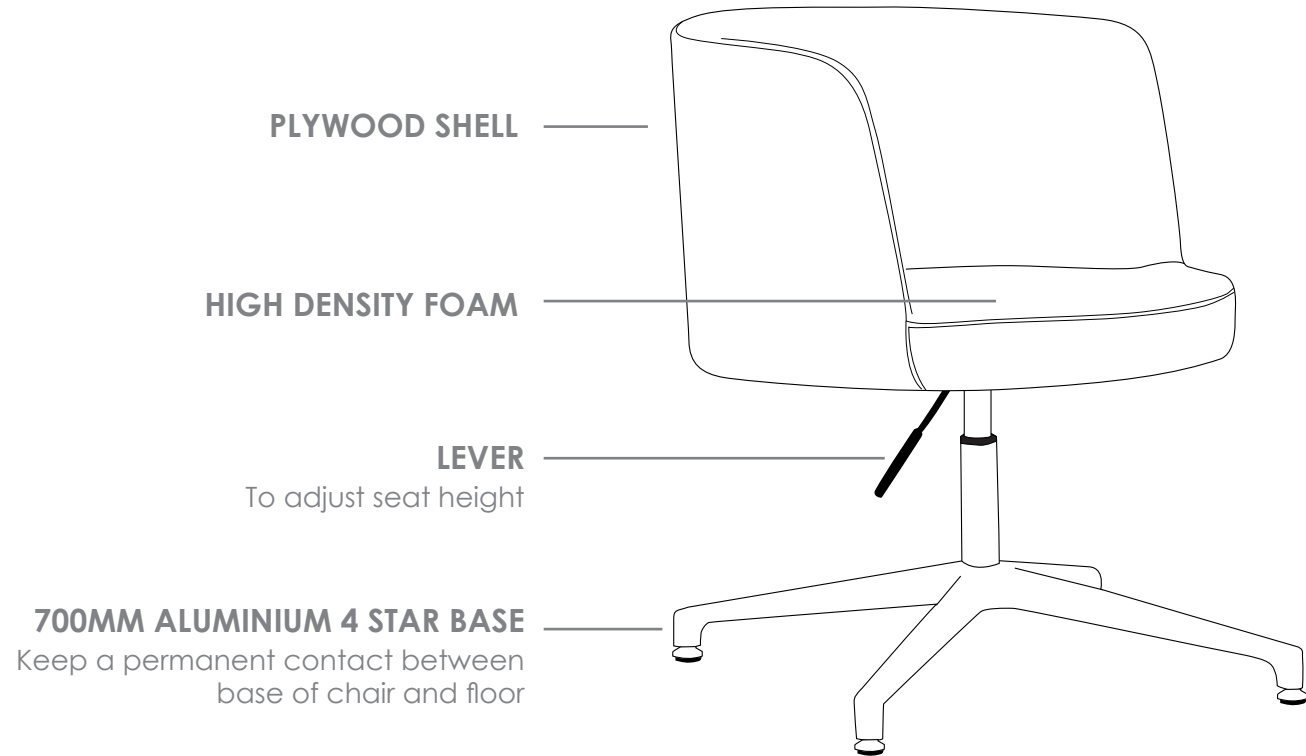

R7 BREAKOUT SEATING

JUNE

FEATURES

- » Adjustable seat height
- » High density foam
- » 700mm aluminium 4 star base
- » Plywood shell
- » Available in local fabrics
- » Optional frame or base colour (please allow 5 more days)
- » Suitable for indoor use
- » 5 Year warranty
- » Weight limit is 120kg

INDOOR USE ONLY

X Do not use as a step ladder

JUNE