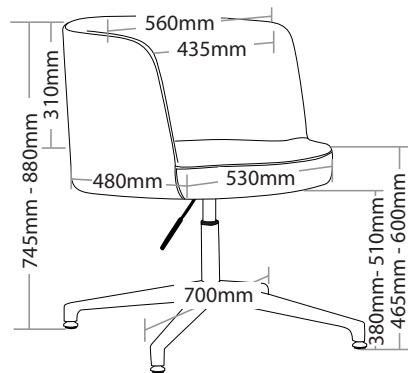

R7 BREAKOUT SEATING

JUNE

FEATURES

- » Adjustable seat height
- » High density foam
- » 700mm aluminium 4 star base
- » Plywood shell
- » Available in local fabrics
- » Optional frame or base colour (please allow 5 more days)
- » Suitable for indoor use
- » 5 Year warranty
- » Weight limit is 120kg

INDOOR USE ONLY

X Do not use as a step ladder

JUNE