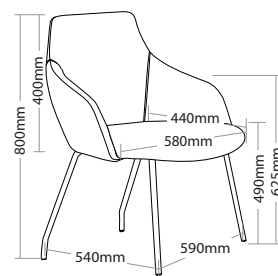

INDOOR USE ONLY

X Do not use as a step ladder

GOLD-4L