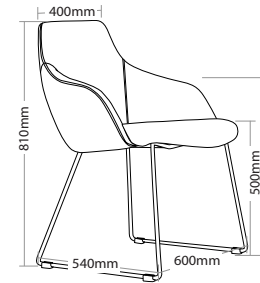

### FEATURES

- » Adjustable seat height (With 4 star base, black base and black base with castors only)
- » Optional chrome sled base
- » Optional black sled base
- » Optional chrome 4 leg frame
- » Optional 700mm aluminium 4 star base
- » Optional timber legs with natural finish
- » Optional timber legs with black finish
- » Optional black base with or without castors
- » High density foam
- » Plywood shell
- » Available in local fabrics
- » Optional frame or base colour (please allow 5 more days)
- » Suitable for indoor use only
- » 5 year warranty
- » Weight limit is 130kg

### INDOOR USE ONLY

**X** Do not use as a step ladder

GOLD-4L

GOLD-SB

GOLD-AB

GOLD-BL

GOLD-NL

GOLD-BB