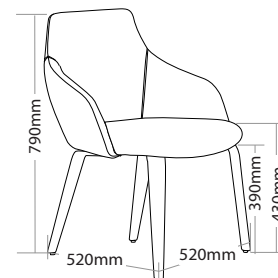

### FEATURES

- » Adjustable seat height (With 4 star base, black base and black base with castors only)
- » Optional chrome sled base
- » Optional black sled base
- » Optional chrome 4 leg frame
- » Optional 700mm aluminium 4 star base
- » Optional timber legs with natural finish
- » Optional timber legs with black finish
- » Optional black base with or without castors
- » High density foam
- » Plywood shell
- » Available in local fabrics
- » Optional frame or base colour (please allow 5 more days)
- » Suitable for indoor use only
- » 5 year warranty
- » Weight limit is 130kg

### INDOOR USE ONLY

**X** Do not use as a step ladder

GOLD-4L

GOLD-SB

GOLD-AB

GOLD-BL

GOLD-NL

GOLD-BB