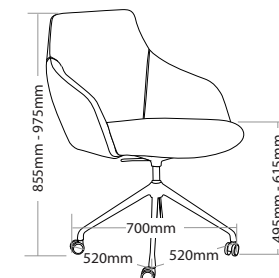

### FEATURES

- » Adjustable seat height (With 4 star base, black base and black base with castors only)
- » Optional chrome sled base
- » Optional black sled base
- » Optional chrome 4 leg frame
- » Optional 700mm aluminium 4 star base
- » Optional timber legs with natural finish
- » Optional timber legs with black finish
- » Optional black base with or without castors
- » High density foam
- » Plywood shell
- » Available in local fabrics
- » Optional frame or base colour (please allow 5 more days)
- » Suitable for indoor use only
- » 5 year warranty
- » Weight limit is 130kg

### INDOOR USE ONLY

**X** Do not use as a step ladder

GOLD-4L

GOLD-SB

GOLD-AB

GOLD-BL

GOLD-NL

GOLD-BB