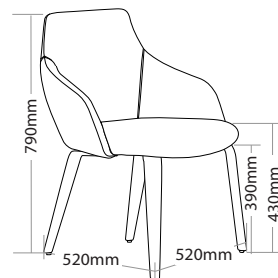

### FEATURES

- » Adjustable seat height (With 4 star base, black base and black base with castors only)
- » Optional chrome sled base
- » Optional black sled base
- » Optional chrome 4 leg frame
- » Optional 700mm aluminium 4 star base
- » Optional timber legs with natural finish
- » Optional timber legs with black finish
- » Optional black base with or without castors
- » High density foam
- » Plywood shell
- » Available in local fabrics
- » Optional frame or base colour (please allow 5 more days)
- » Suitable for indoor use only
- » 5 year warranty
- » Weight limit is 130kg

### INDOOR USE ONLY

**X** Do not use as a step ladder

GOLD-4L

GOLD-SB

GOLD-AB

GOLD-BL

GOLD-NL

GOLD-BB