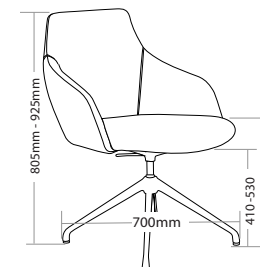

### FEATURES

- » Adjustable seat height (With 4 star base, black base and black base with castors only)
- » Optional chrome sled base
- » Optional black sled base
- » Optional chrome 4 leg frame
- » Optional 700mm aluminium 4 star base
- » Optional timber legs with natural finish
- » Optional timber legs with black finish
- » Optional black base with or without castors
- » High density foam
- » Plywood shell
- » Available in local fabrics
- » Optional frame or base colour (please allow 5 more days)
- » Suitable for indoor use only
- » 5 year warranty
- » Weight limit is 130kg

### INDOOR USE ONLY

**X** Do not use as a step ladder

GOLD-4L

GOLD-SB

GOLD-AB

GOLD-BL

GOLD-NL

GOLD-BB