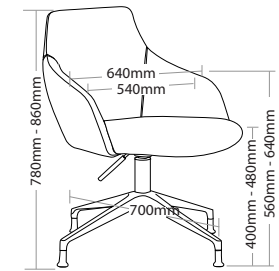

### FEATURES

- » Adjustable seat height (With 4 star base, black base and black base with castors only)
- » Optional chrome sled base
- » Optional black sled base
- » Optional chrome 4 leg frame
- » Optional 700mm aluminium 4 star base
- » Optional timber legs with natural finish
- » Optional timber legs with black finish
- » Optional black base with or without castors
- » High density foam
- » Plywood shell
- » Available in local fabrics
- » Optional frame or base colour (please allow 5 more days)
- » Suitable for indoor use only
- » 5 year warranty
- » Weight limit is 130kg

### INDOOR USE ONLY

**X** Do not use as a step ladder

GOLD-4L

GOLD-SB

GOLD-AB

GOLD-BL

GOLD-NL

GOLD-BB