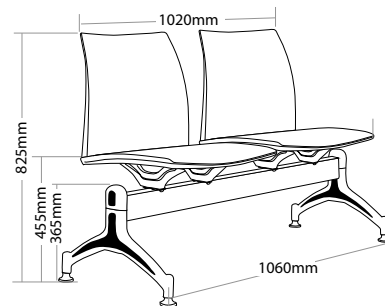

R6 BEAM SEATING

VINN

FEATURES

- » Optional 2, 3 or 4 seater
- » Optional plastic or mesh back
- » Heavy duty black metal beam frame
- » Black plastic
- » Adjustable feet
- » Available in local fabrics
- » Back mesh available in Jazz fabric
- » Suitable for indoor use
- » 4 year warranty
- » Weight limit for 2 seater is 180kg
- » Weight limit for 3 seater is 250kg
- » Weight limit for 4 seater is 300kg

INDOOR USE ONLY

✘ Do not use as a step ladder

V-BEAM 2

V-BEAM 3

V-BEAM 4

VINN BEAM SEATING

V-BEAM 2U

V-BEAM 3U