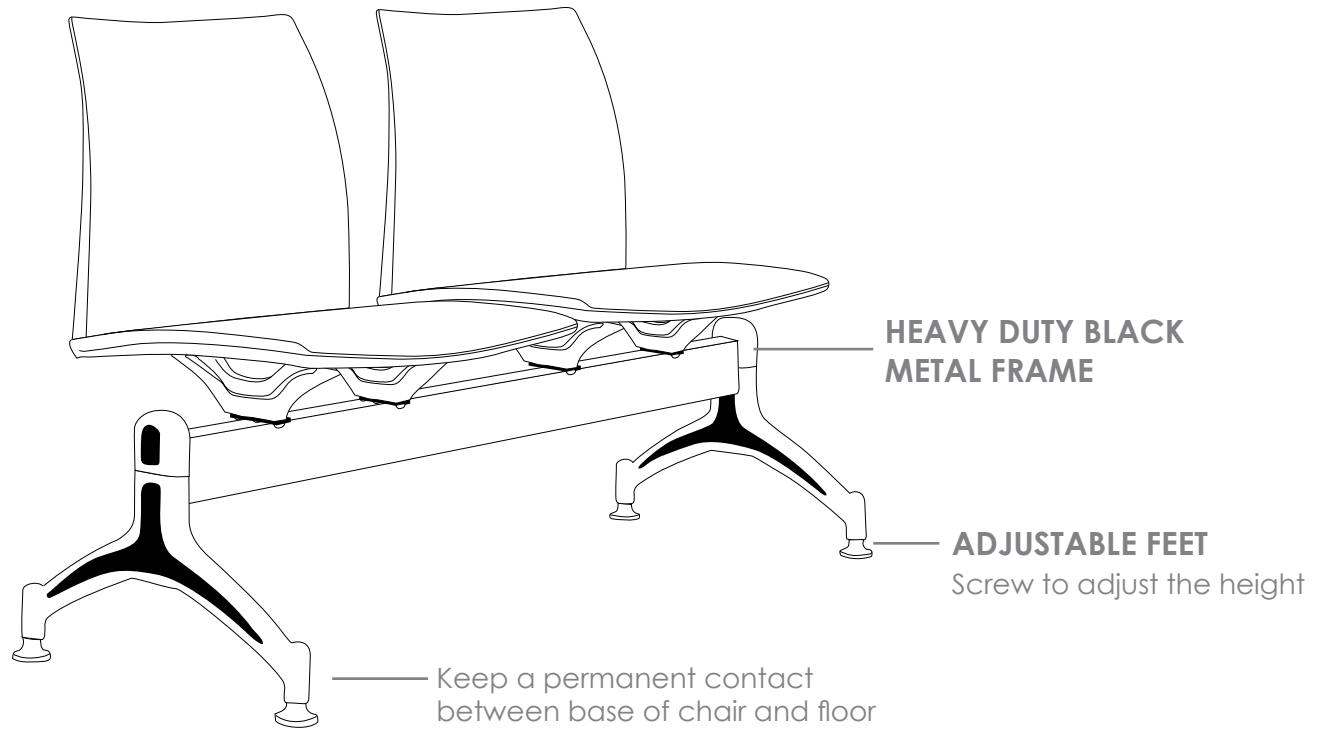

R6 BEAM SEATING

VINN

FEATURES

- » Optional 2, 3 or 4 seater
- » Optional plastic or mesh back
- » Heavy duty black metal beam frame
- » Black plastic
- » Adjustable feet
- » Available in local fabrics
- » Back mesh available in Jazz fabric
- » Suitable for indoor use
- » 4 year warranty
- » Weight limit for 2 seater is 180kg
- » Weight limit for 3 seater is 250kg
- » Weight limit for 4 seater is 300kg

INDOOR USE ONLY

✘ Do not use as a step ladder

V-BEAM 2

V-BEAM 3

V-BEAM 4

VINN BEAM SEATING

V-BEAM 2U

V-BEAM 3U