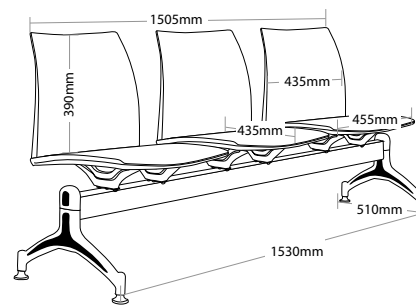

R6 BEAM SEATING

VINN

FEATURES

- » Optional 2, 3 or 4 seater
- » Optional plastic or mesh back
- » Heavy duty black metal beam frame
- » Black plastic
- » Adjustable feet
- » Available in local fabrics
- » Back mesh available in Jazz fabric
- » Suitable for indoor use
- » 4 year warranty
- » Weight limit for 2 seater is 180kg
- » Weight limit for 3 seater is 250kg
- » Weight limit for 4 seater is 300kg

INDOOR USE ONLY

✘ Do not use as a step ladder

V-BEAM 2

V-BEAM 3

V-BEAM 4

VINN BEAM SEATING

V-BEAM 2U

V-BEAM 3U