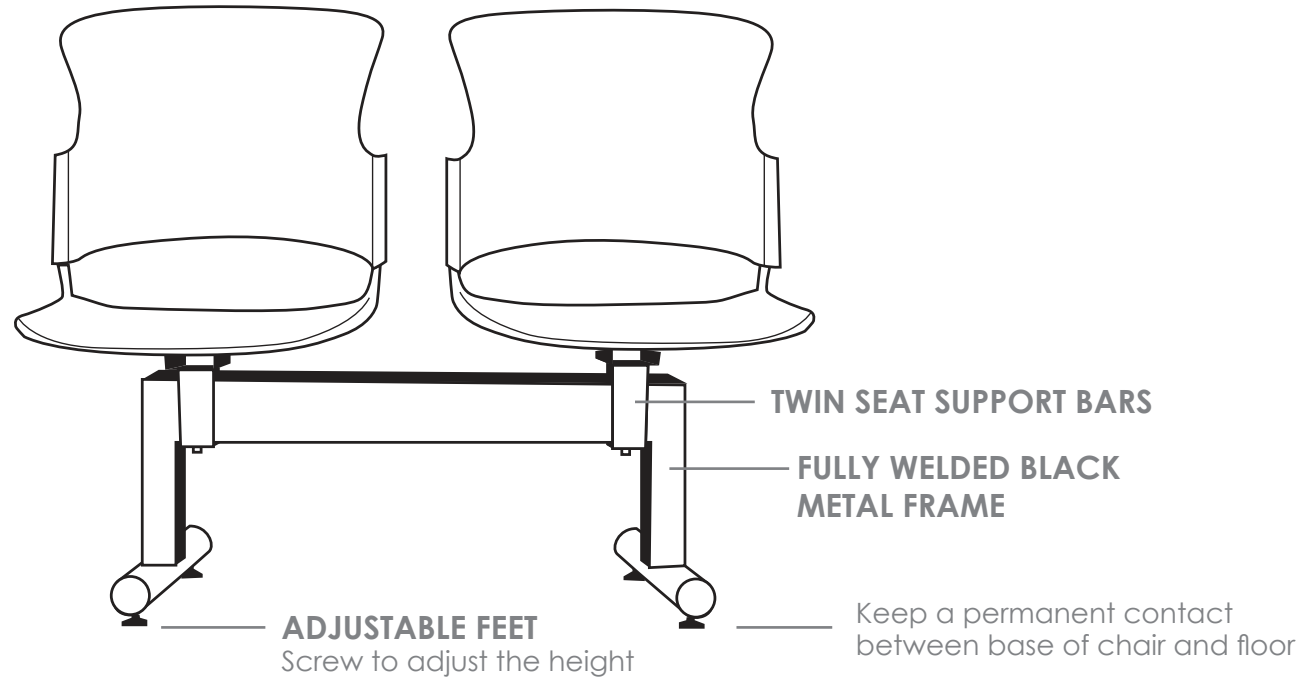

R6 BEAM SEATING

FOCUS

FEATURES

- » Optional 2 or 3 seater
- » Fully welded black metal frame
- » Twin seat support bars
- » Adjustable feet
- » Available in local fabrics
- » Suitable for indoor use
- » 4 year warranty
- » Weight limit for 2 seater is 200kg
- » Weight limit for 3 seater is 300kg

INDOOR USE ONLY

✗ Do not use as a step ladder

F-BEAM 2

F-BEAM 3

FOCUS BEAM SEATING

F-BEAM 2U

F-BEAM 3U