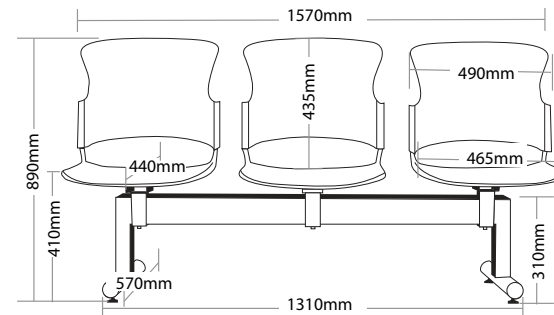

R6 BEAM SEATING

FOCUS

FEATURES

- » Optional 2 or 3 seater
- » Fully welded black metal frame
- » Twin seat support bars
- » Adjustable feet
- » Available in local fabrics
- » Suitable for indoor use
- » 4 year warranty
- » Weight limit for 2 seater is 200kg
- » Weight limit for 3 seater is 300kg

INDOOR USE ONLY

✗ Do not use as a step ladder

F-BEAM 2

F-BEAM 3

FOCUS BEAM SEATING

F-BEAM 2U

F-BEAM 3U