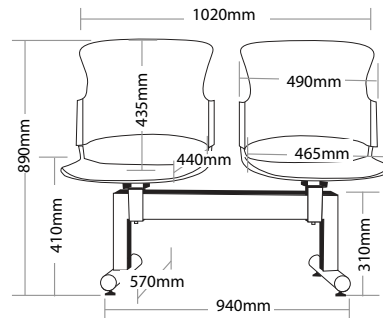

R6 BEAM SEATING

FOCUS

FEATURES

- » Optional 2 or 3 seater
- » Fully welded black metal frame
- » Twin seat support bars
- » Adjustable feet
- » Available in local fabrics
- » Suitable for indoor use
- » 4 year warranty
- » Weight limit for 2 seater is 200kg
- » Weight limit for 3 seater is 300kg

INDOOR USE ONLY

✗ Do not use as a step ladder

F-BEAM 2

F-BEAM 3

FOCUS BEAM SEATING

F-BEAM 2U

F-BEAM 3U