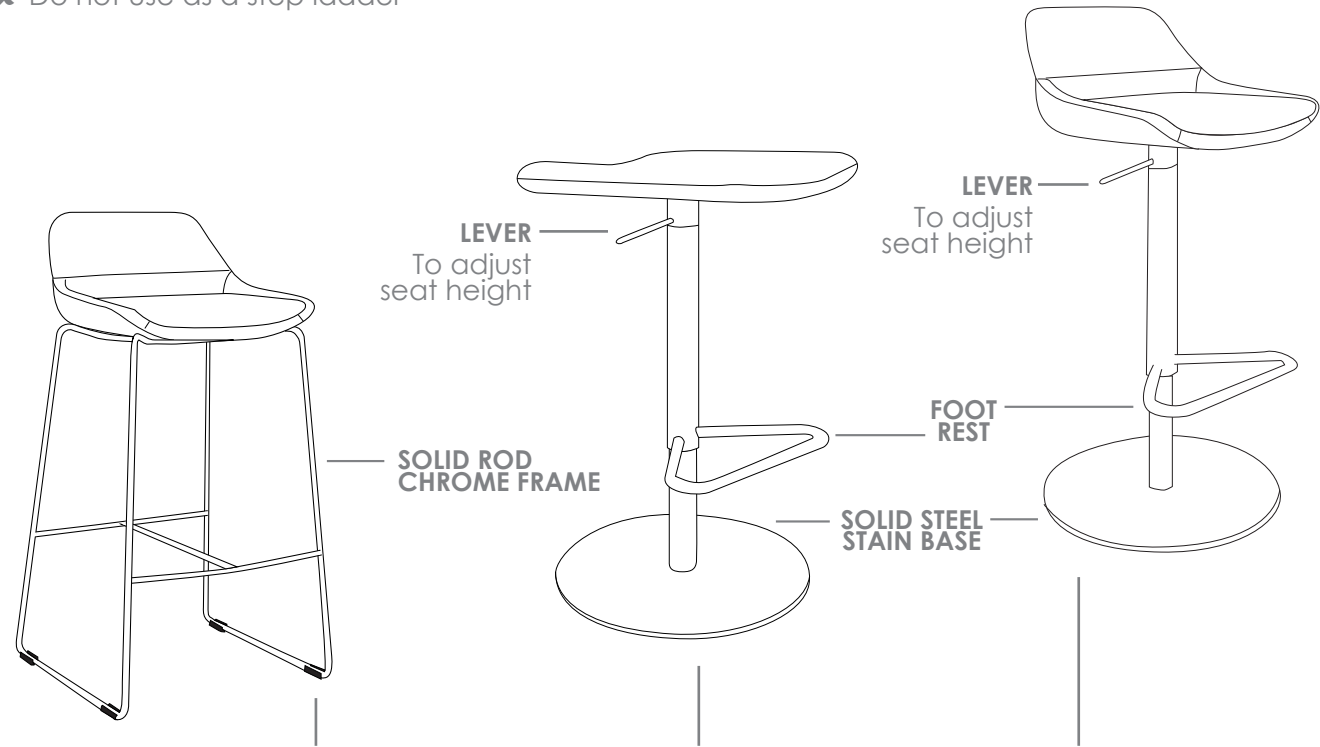

R9 BAR STOOLS

GAMMA, LIFT, VEGAS AND FLOW

FEATURES

GAMMA/ VEGAS FEATURES

- » Solid rod chrome frame
- » Available in local fabrics
- » Optional frame or base colour (please allow 5 more days)
- » Suitable for indoor use only
- » 4 year warranty
- » Weight limit is 120kg

LIFT/ FLOW FEATURES

- » Adjustable seat height
- » Solid steel stain base
- » Foot rest
- » Available in local fabrics
- » Suitable for indoor use only
- » 4 year warranty
- » Weight limit is 120kg

INDOOR USE ONLY

X Do not use as a step ladder

Keep a permanent contact between base of chair and floor

GAMMA, LIFT, VEGAS AND FLOW BAR STOOLS

GAMMA

LIFT

VEGAS

FLOW