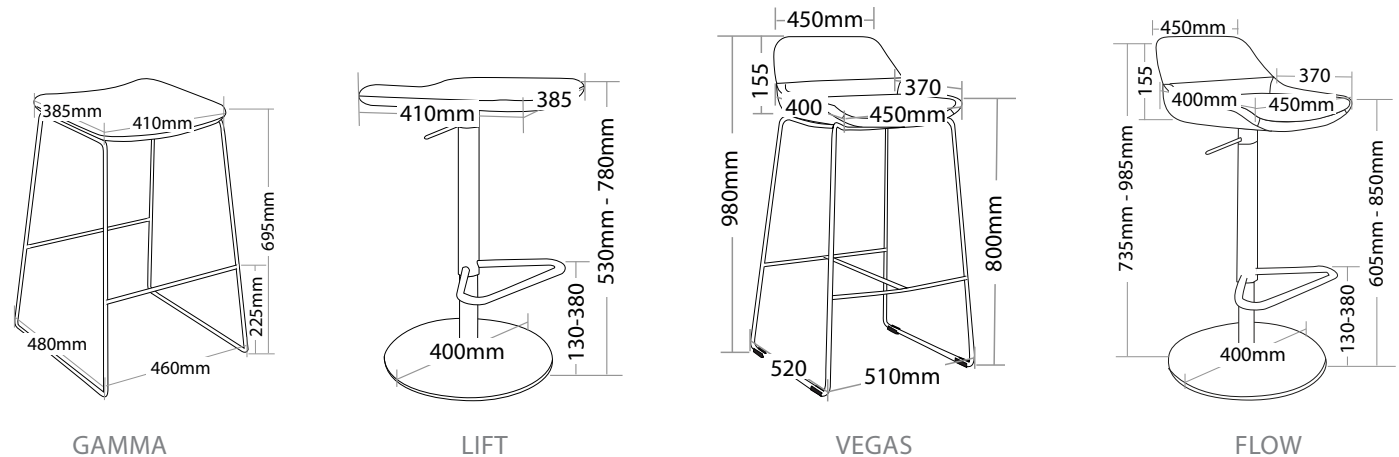

R9 BAR STOOLS

GAMMA, LIFT, VEGAS AND FLOW

FEATURES

GAMMA/ VEGAS FEATURES

- » Solid rod chrome frame
- » Available in local fabrics
- » Optional frame or base colour (please allow 5 more days)
- » Suitable for indoor use only
- » 4 year warranty
- » Weight limit is 120kg

LIFT/ FLOW FEATURES

- » Adjustable seat height
- » Solid steel stain base
- » Foot rest
- » Available in local fabrics
- » Suitable for indoor use only
- » 4 year warranty
- » Weight limit is 120kg

INDOOR USE ONLY

X Do not use as a step ladder

Keep a permanent contact between base of chair and floor

GAMMA, LIFT, VEGAS AND FLOW BAR STOOLS

GAMMA

LIFT

VEGAS

FLOW