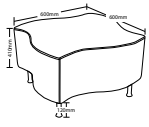

IMPRESS FEATURES

- Hardwood frame
- Stainless steel legs
- Moulded polyurethane foam
- Available in local fabrics
- 3 Year warranty
- Weight limit is 130kg

IMPRESS TABLE FEATURES

- Chrome legs
- Tempered 8mm glass top
- 3 Year warranty

IMPRESS Soft Seating

IMPRESS-2