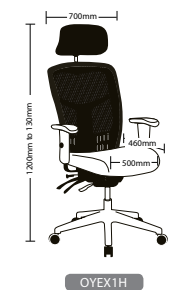

OYSTER FEATURES

- Adjustable seat height
- Adjustable seat depth
- Adjustable arms
- Adjustable weight tension
- Moulded foam seat
- 700mm Alloy 5 star base
- Low back only has ratchet back
- 4 Lever ergonomic mechanism
- Available in black mesh only
- 5 Year warranty
- Weight limit is 130kg

OYSTER SubExecutive