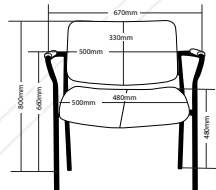

ROTARY-600