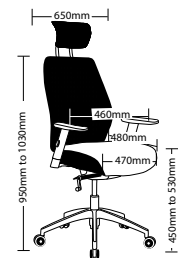

YARRA FEATURES

- Adjustable seat & back height
- Adjustable weight tension
- 3 Lever ergonomic mechanism
- 600mm Heavy duty 5 star base
- Fixed arms
- Available in black only
- 2 Year warranty
- Weight limit is 110kg

ALTO FEATURES

- Adjustable seat height
- Adjustable weight tension
- Adjustable arms
- Adjustable lumbar
- Synchron mechanism with 3 locking positions
- 700mm Alloy base
- Available in black only
- 2 Year warranty
- Weight limit is 120kg

ALTO Mesh Seating

ALTO

ALTO

CLEO FEATURES

- Adjustable seat height
- Adjustable arms
- Adjustable weight tension
- 700mm Alloy 5 star base
- Synchron mechanism 3 locking positions
- Available in black only
- 2 Year warranty
- Weight limit is 120kg