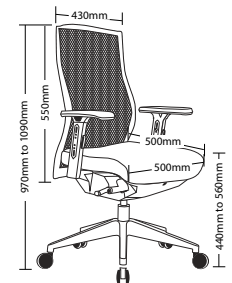

ALTO Mesh Seating

ALTO

ALTO

CLEO FEATURES

- Adjustable seat height
- Adjustable arms
- Adjustable weight tension
- 700mm Alloy 5 star base
- Synchron mechanism 3 locking positions
- Available in black only
- 2 Year warranty
- Weight limit is 120kg

CLEO Mesh Seating

CLEO

CLEO

STING

STING Mesh Seating

STING

STING FEATURES

- Adjustable seat height
- Adjustable weight tension
- Adjustable arms
- 700mm Alloy 5 star base
- Plastic deep under pan
- Synchron mechanism 3 locking positions
- Available in black mesh only
- 2 Year warranty
- Weight limit is 120kg

ZODIAC-L

ZODIAC Mesh Seating

ZODIAC

ZODIAC FEATURES

- Adjustable back height
- Adjustable headrest
- Adjustable arms
- Adjustable seat height cable controlled
- Adjustable seat & back angles cable controlled
- Synchron mechanism
- Available in black mesh only
- 3 Year warranty
- Weight limit is 120kg

ERGO1 FEATURES

- Adjustable back height
- Adjustable headrest
- Adjustable arms
- Adjustable seat height cable controlled
- Adjustable seat & back angles cable controlled
- Adjustable active lumbar
- Seat slider cable controlled
- Synchron mechanism
- Available in black mesh only
- 3 Year warranty
- Weight limit is 120kg