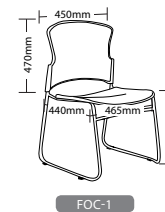

FOCUS Hospitality