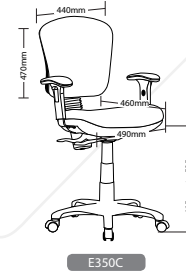

ECOTECH Task Seating

ALPHA FEATURES

- Adjustable seat height
- Adjustable back height (ratchet)
- Adjustable seat & back angle
- Moulded foam seat and back
- Back available in two sizes
- Optional 2 or 3 lever mechanisms
- Optional synchron mechanism
- Optional seat slider
- Optional adjustable arms
- Available in local fabrics
- AFRDI tested to level 6
- 5 Year warranty
- Weight limit is 120kg