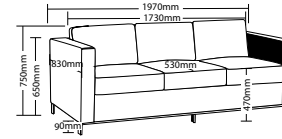

TWIST-OT

TWIST FEATURES

- Plywood frame
- Webbed base
- High density foam
- Chrome feet
- Available in local fabrics
- 3 Year warranty
- Weight limit is 120kg

PL-1S

PL-3S

PL-1S

PL-2S

PL-3S