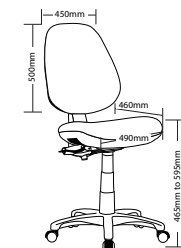

PRESTIGE FEATURES

- Adjustable seat height
- Adjustable seat & back angle
- Adjustable back height
- Moulded foam seat and back
- Back available in two sizes
- Optional 2 or 3 lever mechanism
- Optional seat slider
- Optional adjustable arms
- Available in local fabrics
- PR600 back available in one size & big boy seat
- AFRDI tested to level 6
- 5 Year warranty
- Weight limit is 120kg

PRESTIGE Task Seating

P350H