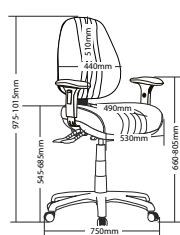

SAFARI FEATURES

- Adjustable seat height
- Adjustable seat & back angle
- Adjustable back height (ratchet)
- Moulded foam seat and back
- Back available in two sizes
- Big boy seat and under pan
- Firm kidney and lumbar support
- 700mm Heavy duty 6 star base
- Optional 2 or 3 lever mechanism
- Optional adjustable arms
- Available in local fabrics
- 5 Year warranty
- Weight limit is 130kg

SAFARI Task Seating

SA350HC