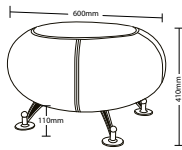

CLIP

CLIP

Soft Seating

RADIUS Soft Seating

RADIUS FEATURES

- Plywood frame
- Chrome legs
- Moulded polyurethane foam
- Available in local fabrics
- 3 Year warranty
- Weight limit is 130kg

RADIUS-1

RADIUS-2