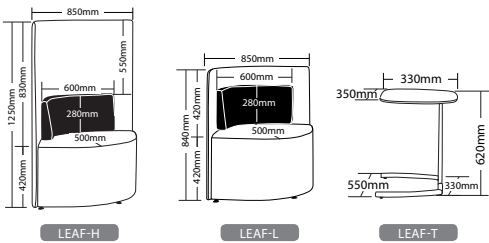

OLA Breakout

OLA FEATURES

- Plywood frame
- High density foam
- Plastic feet
- Optional 3 shapes
- Available in local fabrics
- 3 Year warranty
- Weight limit is 120kg

LEAF-L

LEAF-T

LEAF Breakout

LEAF FEATURES

- Steel frames
- High density foam
- Available low and high back
- Available in local fabrics
- 2 Year warranty
- Weight limit is 120kg

LEAF TABLE FEATURES

- Stainless steel frame
- MDF white top
- 2 Year warranty