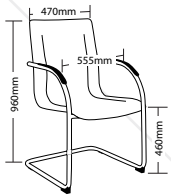

LEO Hospitality

LEO

LEO FEATURES

- Cantilever frame
- Suitable for indoor use only
- Available in black only
- 2 Year warranty
- Weight limit is 100kg

SWING FEATURES

- Fixed arms
- 600mm Heavy duty 5 star base
- Swivel only seat plate
- Self centering gas spring
- Available in black only
- 2 Year warranty
- Weight limit is 120kg

SWING Hospitality