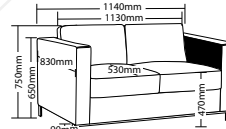

MONTAGE FEATURES

- Solid hardwood frames
- Stainless steel feet
- Zig zag steel spring
- Webbed base
- Pocket spring seat
- Loose cushions upholstered both sides
- Available in single, double or triple seat options
- Available in local fabrics
- 3 Year structural warranty
- Weight limit is 130kg

PLAZA Soft Seating

MONTAGE Soft Seating

PLAZA FEATURES

- Solid hardwood frames
- Stainless steel feet
- Zig zag steel spring
- Webbed base
- Pocket spring seat
- Loose cushions upholstered both sides
- Available in single, double or triple seat options
- Available in black bonded leather only
- 3 Year warranty
- Weight limit is 130kg

MO-2S