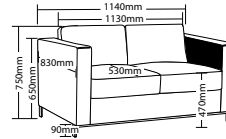

TWIST-OT

TWIST FEATURES

- Plywood frame
- Webbed base
- High density foam
- Chrome feet
- Available in local fabrics
- 3 Year warranty
- Weight limit is 120kg

PL-1S

PL-3S

PL-1S

PL-2S

PL-3S