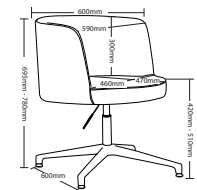

HULA Breakout

HULA