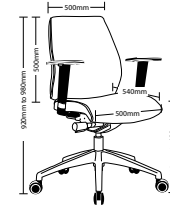

HILUX-L

SLATE-L

HILUX Executive

HILUX-H

SLATE-H

SLATE Executive

SLATE FEATURES

- Adjustable seat height
- Adjustable seat & back angles
- Adjustable chrome arms
- Available low and high back
- Alloy base
- Synchron mechanism
- Available in local fabrics
- 2 Year warranty
- Weight limit is 120kg

CLARK-L

CLARK-H

CLARK-L

FORGE FEATURES

- Adjustable seat height
- Adjustable weight tension
- Adjustable aluminium arms
- Aluminium base
- Seat slider
- 700mm Alloy base
- Available low and high back
- Synchron mechanism with 3 locking positions
- Available in local fabrics
- 2 Year warranty
- Weight limit is 120kg