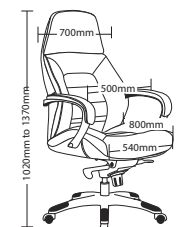

ENZO Executive

ENZO FEATURES

- Adjustable seat height
- Adjustable seat & back angle
- Available low and high back
- Seat slider
- Alloy arms and alloy base
- Ribbed back
- Synchron mechanism
- Black leather
- 3 Year warranty
- Weight limit is 120kg

MAGNUM FEATURES

- Adjustable seat height
- Adjustable seat & back angle
- Adjustable weight tension
- Moulded foam seat and back
- Available low and high back
- Available in cantilever frame
- Extremely comfortable
- Knee tilt mechanism 3 locking positions
- Italian black leather
- 3 Year warranty
- Weight limit is 120kg

MAGNUM Executive

MAGNUM-H