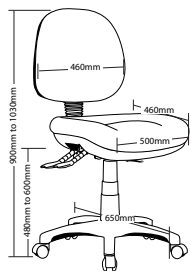

P350

P350 AND P350H FEATURES

- Adjustable seat height
- Adjustable back height
- Adjustable seat & back angle
- Moulded foam seat and back
- 3 Lever ergonomic mechanism
- Optional adjustable arms
- Available in Metro black and Metro ink only
- Minor assembly required
- AFRDI tested to level 6
- 5 Year warranty
- Weight limit is 120kg

EXPRESS Task Seating

Fabric option:
MB- Metro Black
MI- Metro Ink