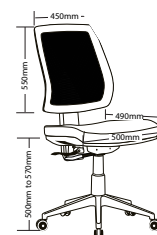

VESTA MESH FEATURES

- Adjustable seat height
- Adjustable back height (ratchet)
- Adjustable seat & back angle
- Moulded foam seat
- Back available in two sizes
- Optional 2 or 3 lever mechanism
- Optional adjustable arms
- Optional seat slider
- Available in local fabrics
- AFRDI tested to level 6
- 5 Year warranty
- Weight limit is 120kg

VESTA MESH Task Seating

MVE350H