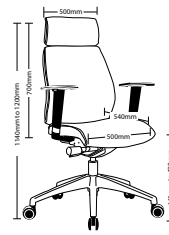

HILUX-L

SLATE-L

HILUX Executive

HILUX-H

SLATE-H

SLATE Executive

SLATE FEATURES

- Adjustable seat height
- Adjustable seat & back angles
- Adjustable chrome arms
- Available low and high back
- Alloy base
- Synchron mechanism
- Available in local fabrics
- 2 Year warranty
- Weight limit is 120kg

CLARK-L

CLARK-H

CLARK-L

FORGE FEATURES

- Adjustable seat height
- Adjustable weight tension
- Adjustable aluminium arms
- Aluminium base
- Seat slider
- 700mm Alloy base
- Available low and high back
- Synchron mechanism with 3 locking positions
- Available in local fabrics
- 2 Year warranty
- Weight limit is 120kg