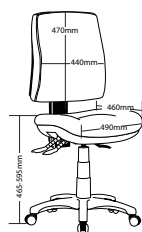

ALPHA FEATURES

- Adjustable seat height
- Adjustable back height (ratchet)
- Adjustable seat & back angle
- Moulded foam seat and back
- Back available in two sizes
- Optional 2 or 3 lever mechanisms
- Optional synchron mechanism
- Optional seat slider
- Optional adjustable arms
- Available in local fabrics
- AFRDI tested to level 6
- 5 Year warranty
- Weight limit is 120kg

ALPHA Task Seating

AL350