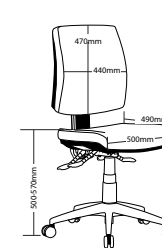

VIRGO Task Seating

VI350