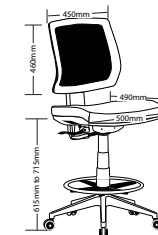

VESTA MESH FEATURES

- Adjustable seat height
- Adjustable back height (ratchet)
- Adjustable seat & back angle
- Moulded foam seat
- Back available in two sizes
- Optional 2 or 3 lever mechanism
- Optional adjustable arms
- Optional seat slider
- Available in local fabrics
- AFRDI tested to level 6
- 5 Year warranty
- Weight limit is 120kg

VESTA MESH Task Seating

MVE350D