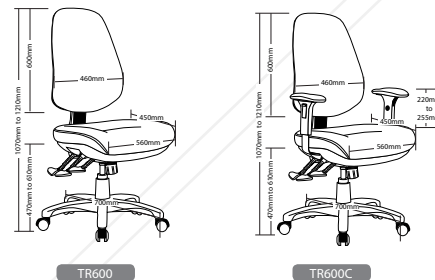

TR600-MB

TR600C-MI

TR600C-MB

SPOT-H

SPOT-HC

SPOT FEATURES

- Adjustable seat height
- Adjustable back height (ratchet)
- Adjustable seat & back angle
- Moulded foam seat and back
- Mega big boy seat
- 3 Lever heavy duty mechanism
- Optional adjustable arms
- Available in Metro black and Metro ink only
- Minor assembly required
- AFRDI tested to level 6
- 5 Year warranty
- Weight limit is 120kg

TR600 Task Seating

SPOT Task Seating

TR600 FEATURES

- Adjustable seat height
- Adjustable back height (ratchet)
- Adjustable seat & back angle
- Moulded foam seat and back
- Mega big boy seat
- 3 Lever ergonomic heavy duty mechanism
- Optional adjustable arms
- Available in Metro black and Metro ink only
- Minor assembly required
- AFRDI tested to level 6
- 5 Year warranty
- Weight limit is 120kg

TR600

TR600C

Fabric option:
MB- Metro black
MI- Metro ink

SPOT-C-MI

SPOT-MI

SPOT-C-MB

PRESTIGE FEATURES

- Adjustable seat height
- Adjustable seat & back angle
- Adjustable back height
- Moulded foam seat and back
- Back available in two sizes
- Optional 2 or 3 lever mechanism
- Optional seat slider
- Optional adjustable arms
- Available in local fabrics
- PR600 back available in one size & big boy seat
- AFRDI tested to level 6
- 5 Year warranty
- Weight limit is 120kg