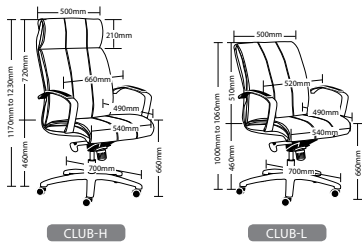

WARRANTY **2** Year

WEIGHT LIMIT **120** Kilogram

UPHOLSTERED IN AUSTRALIA

FORGE-H

FORGE-L

CLARK FEATURES

- Adjustable seat height
- Adjustable weight tension
- Adjustable aluminium arms
- Aluminium base
- Seat slider
- 700mm Alloy base
- Available low and high back
- Synchron mechanism with 3 locking positions
- Available in black polyurethane only
- 2 Year warranty
- Weight limit is 120kg

CLUB FEATURES

- Adjustable seat height
- Adjustable seat & back angles
- Available low and high back
- Alloy arms
- Alloy base
- Knee tilt mechanism lockable in 3 positions
- Available in local fabrics
- 3 Year warranty
- Weight limit 120kg