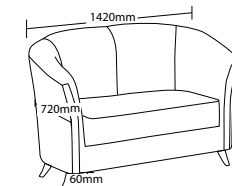

ROXA FEATURES

- Hardwood frame
- Chrome legs
- Durable non recyclable foam
- Available in 1 and 2 seater only
- Available in local fabrics and black PU
- 3 Year warranty
- Weight limit is 130kg

ROXA Soft Seating

ROXA-2