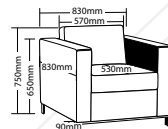

PLAZA Soft Seating

PL-2S

MO-2S

MONTAGE Soft Seating

PLAZA FEATURES

- Solid hardwood frames
- Stainless steel feet
- Zig zag steel spring
- Webbed base
- Pocket spring seat
- Loose cushions upholstered both sides
- Available in single, double or triple seat options
- Available in black bonded leather only
- 3 Year warranty
- Weight limit is 130kg