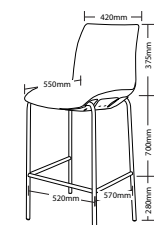

CASE 4 LEG Hospitality

CASE-4

CASE-4A

CASE-4T

CASE-STOOL

CASE FEATURES

- Heavy duty polypropylene plastic shell
- Stackable except with tablet arm
- Optional 4 leg or sled frame
- Optional with or without arms
- Optional upholstered inserts
- Optional magazine rack
- Optional tablet arm
- Available in 2, 3 or 4 beam seating
- Available in black, red & white finish
- AFRDI tested to level 6
- 3 Year warranty
- Weight limit is 120kg