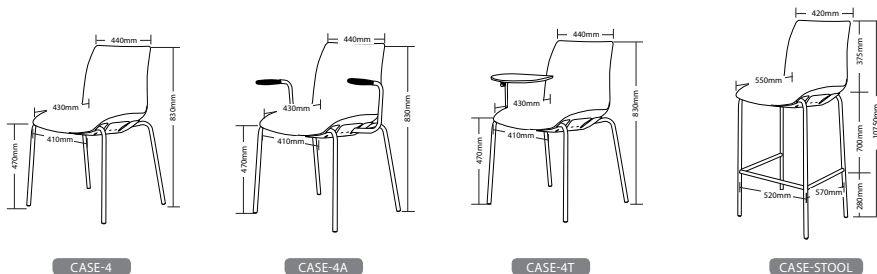

Optional magazine rack
*add MR at the end of any of the case codes
when needing a magazine rack.*