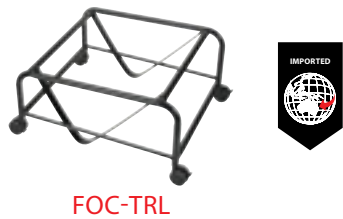

DONA-TRL

DONA-STACK

DONA-SIDE

DONA-BACK

FOCUS FEATURES

- Multi purpose stackable client chair
- Sled chrome base
- Gang feet standard
- BIFMA drop tested
- Fully welded frame
- Twin seat support bars
- Stackable except with tablet arm
- Fully strengthened plastic back shell
- Optional upholstered seat or back
- Optional left / right hand tablet arms
- Optional beam seating
- Optional trolley, easy to move when stacked
- 2 Year warranty
- Weight limit is 120kg