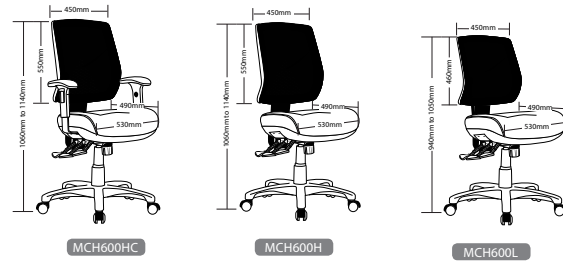

VESTA MESH Task Seating

MVE350

MVE350D

MVE350H

SAFARI FEATURES

- Adjustable seat height
- Adjustable seat & back angle
- Adjustable back height (ratchet)
- Moulded foam seat and back
- Back available in two sizes
- Big boy seat and under pan
- Firm kidney and lumbar support
- 700mm Heavy duty 6 star base
- Optional 2 or 3 lever mechanism
- Optional adjustable arms
- Available in local fabrics
- 5 Year warranty
- Weight limit is 130kg

SAFARI Task Seating

SA350

SA350C

SA350H

SA350HC

SA350HC

SA350

SA350C

SA350D

SA350H

SA200HC

CHELSEA FEATURES

- Adjustable seat height
- Adjustable back height (ratchet)
- Adjustable back angle on separate lever
- Adjustable seat angle on separate lever
- Moulded foam seat and back
- Back available in two sizes
- Big boy seat and under pan
- 3 Lever ergonomic heavy duty mechanism
- Mesh back option with ratchet height
- Optional adjustable arms
- Available in local fabrics
- AFRDI tested to level 6
- 5 Year warranty
- Weight limit is 120kg

GALAXY Task Seating

GA600HC

MCH600HC

CHELSEA Task Seating

GALAZTFEATURES

- Adjustable seat height
- Adjustable back height (ratchet)
- Adjustable back angle on separate lever
- Adjustable seat angle on separate lever
- Moulded foam seat and back
- Back available in two sizes
- Big boy seat and under pan
- 3 Lever ergonomic heavy duty mechanism
- Mesh back option with ratchet height
- Optional adjustable arms
- Available in local fabrics
- AFRDI tested to level 6
- 5 Year warranty
- Weight limit is 120kg