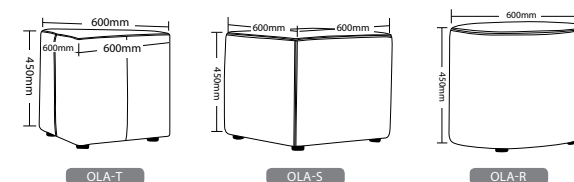

OLA Breakout

OLA FEATURES

- Plywood frame
- High density foam
- Plastic feet
- Optional 3 shapes
- Available in local fabrics
- 3 Year warranty
- Weight limit is 120kg

LEAF-L

LEAF-T

LEAF Breakout

LEAF FEATURES