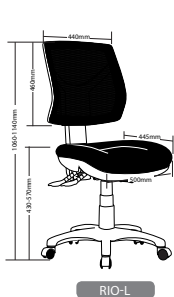

EXPRESS Task Seating

Fabric option:
MB- Metro Black
MI- Metro Ink

RIO FEATURES

- Adjustable seat height
- Adjustable back height (ratchet)
- Adjustable seat & back angle
- Back available in two sizes
- Moulded foam seat
- Mesh back
- 3 Lever mechanism
- Optional adjustable arms
- Available in Metro black only
- Minor assembly required
- AFRDI tested to level 6
- 5 years warranty
- Weight limit is 120kg

RIO Task Seating

HINO Task Seating

HINO FEATURES

- Adjustable seat height
- Adjustable back height (ratchet)
- Adjustable seat & back angle
- Moulded foam seat
- Mega big boy seat
- Mesh back
- 3 Lever ergonomic heavy duty mechanism
- Optional adjustable arms
- Available in Metro black only
- Minor assembly required
- AFRDI tested to level 6
- 5 Year warranty
- Weight limit is 120kg

TR600-MB

TR600C-MI

TR600C-MB

SPOT-H

SPOT-HC

SPOT FEATURES

- Adjustable seat height
- Adjustable back height (ratchet)
- Adjustable seat & back angle
- Moulded foam seat and back
- Mega big boy seat
- 3 Lever heavy duty mechanism
- Optional adjustable arms
- Available in Metro black and Metro ink only
- Minor assembly required
- AFRDI tested to level 6
- 5 Year warranty
- Weight limit is 120kg