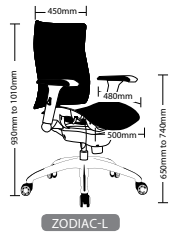

ALTO Mesh Seating

ALTO

ALTO

CLEO FEATURES

- Adjustable seat height
- Adjustable arms
- Adjustable weight tension
- 700mm Alloy 5 star base
- Synchron mechanism 3 locking positions
- Available in black only
- 2 Year warranty
- Weight limit is 120kg

CLEO Mesh Seating

CLEO

CLEO

STING

STING Mesh Seating

STING

STING FEATURES

- Adjustable seat height
- Adjustable weight tension
- Adjustable arms
- 700mm Alloy 5 star base
- Plastic deep under pan
- Synchron mechanism 3 locking positions
- Available in black mesh only
- 2 Year warranty
- Weight limit is 120kg

ZODIAC-L

ZODIAC Mesh Seating

ZODIAC

ZODIAC FEATURES

- Adjustable back height
- Adjustable headrest
- Adjustable arms
- Adjustable seat height cable controlled
- Adjustable seat & back angles cable controlled
- Synchron mechanism
- Available in black mesh only
- 3 Year warranty
- Weight limit is 120kg

ERGO1 FEATURES

- Adjustable back height
- Adjustable headrest
- Adjustable arms
- Adjustable seat height cable controlled
- Adjustable seat & back angles cable controlled
- Adjustable active lumbar
- Seat slider cable controlled
- Synchron mechanism
- Available in black mesh only
- 3 Year warranty
- Weight limit is 120kg