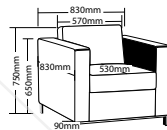

TWIST-OT

TWIST FEATURES

- Plywood frame
- Webbed base
- High density foam
- Chrome feet
- Available in local fabrics
- 3 Year warranty
- Weight limit is 120kg

PL-1S

PL-3S

PL-1S

PL-2S

PL-3S