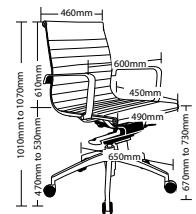

WEB-HR

WEB FEATURES

- Adjustable seat height
- Chrome arms
- Alloy base
- Knee tilt mechanism
- Available in low and high back
- Available in black, red and white PU only
- 2 Year warranty
- Weight limit is 120kg

WEB Executive

WEB-H

WEB-L

HILUX FEATURES

- Adjustable seat height
- Adjustable seat & back angles
- Adjustable chrome arms
- Available low and high back
- Alloy base
- Synchron mechanism
- Available in black PU
- 2 Year warranty
- Weight limit is 120kg