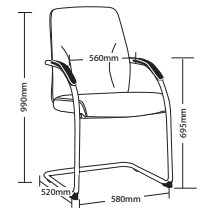

ASTRA FEATURES

- Cantilever frame
- Suitable for indoor use only
- Available in local fabrics
- 2 Year warranty
- Weight limit is 100kg