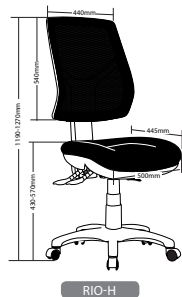

EXPRESS Task Seating

Fabric option:
MB- Metro Black
MI- Metro Ink

RIO FEATURES

- Adjustable seat height
- Adjustable back height (ratchet)
- Adjustable seat & back angle
- Back available in two sizes
- Moulded foam seat
- Mesh back
- 3 Lever mechanism
- Optional adjustable arms
- Available in Metro black only
- Minor assembly required
- AFRDI tested to level 6
- 5 years warranty
- Weight limit is 120kg

RIO Task Seating

HINO Task Seating

HINO FEATURES

- Adjustable seat height
- Adjustable back height (ratchet)
- Adjustable seat & back angle
- Moulded foam seat
- Mega big boy seat
- Mesh back
- 3 Lever ergonomic heavy duty mechanism
- Optional adjustable arms
- Available in Metro black only
- Minor assembly required
- AFRDI tested to level 6
- 5 Year warranty
- Weight limit is 120kg

TR600-MB

TR600C-MI

TR600C-MB

SPOT-H

SPOT-HC

SPOT FEATURES

- Adjustable seat height
- Adjustable back height (ratchet)
- Adjustable seat & back angle
- Moulded foam seat and back
- Mega big boy seat
- 3 Lever heavy duty mechanism
- Optional adjustable arms
- Available in Metro black and Metro ink only
- Minor assembly required
- AFRDI tested to level 6
- 5 Year warranty
- Weight limit is 120kg