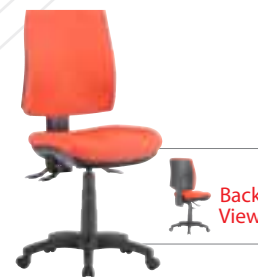

ALPHA FEATURES

- Adjustable seat height
- Adjustable back height (ratchet)
- Adjustable seat & back angle
- Moulded foam seat and back
- Back available in two sizes
- Optional 2 or 3 lever mechanisms
- Optional synchron mechanism
- Optional seat slider
- Optional adjustable arms
- Available in local fabrics
- AFRDI tested to level 6
- 5 Year warranty
- Weight limit is 120kg

ALPHA Task Seating

AL350