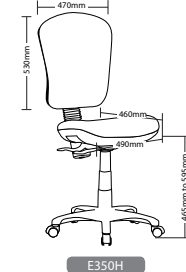

ECOTECH FEATURES

- Adjustable seat height
- Adjustable back height
- Adjustable seat & back angle
- Moulded foam seat and back
- Back available in two sizes
- Optional mesh back one size only
- Optional 2 or 3 lever mechanism
- Optional adjustable arms
- Optional seat slider
- Available in local fabrics
- AFRDI tested to level 6 (Except Mesh Back)
- 5 Year warranty
- Weight limit is 120kg

ECOTECH Task Seating