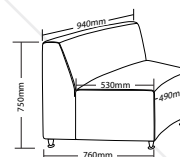

BLITZ FEATURES

- Plywood frame
- Zig zag steel spring
- Webbed seat base
- High density foam
- Chrome feet
- Available in black PU and local fabrics
- 3 Year warranty
- Weight limit is 120kg

TWIST Soft Seating

BLITZ Soft Seating

TWIST-SI

TWIST FEATURES

- Plywood frame
- Webbed base
- High density foam
- Chrome feet
- Available in local fabrics
- 3 Year warranty
- Weight limit is 120kg