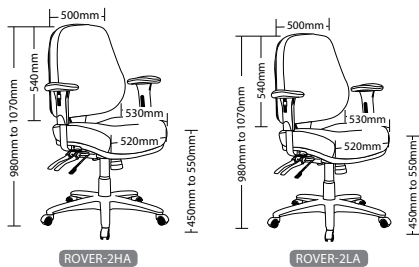

ROVER FEATURES

- Adjustable seat height
- Adjustable arms
- Adjustable seat and back angle
- Adjustable back height (ratchet)
- Adjustable weight tension
- Moulded foam seat and back
- Seat tilt
- 4 Lever ergonomic mechanism
- 700mm heavy 5 star base
- Available low and high back
- Available in local fabrics
- Available in black leather and black fabric (imported)
- 5 Year warranty
- Weight limit is 130kg

ROVER SubExecutive

ROVER-2LA