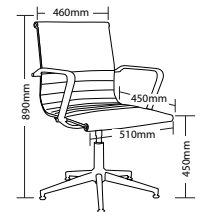

LEO Hospitality

LEO FEATURES

- Cantilever frame
- Suitable for indoor use only
- Available in black only
- 2 Year warranty
- Weight limit is 100kg

SWING FEATURES

- Fixed arms
- 600mm Heavy duty 5 star base
- Swivel only seat plate
- Self centering gas spring
- Available in black only
- 2 Year warranty
- Weight limit is 120kg

SWING Hospitality

SWING