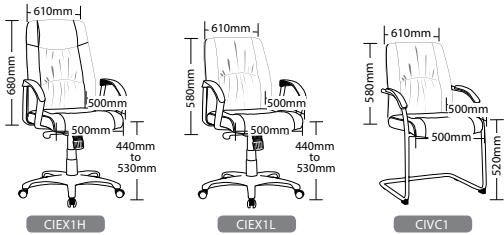

RANGER

RANGER Multi Shift

AFRDI 142
Certification

RANGER-U

RANGER

CIVIC FEATURES

- Adjustable seat height
- Adjustable weight tension
- Synchron mechanism 3 locking positions
- Available low and high back
- Available in black cantilever frame
- Nylon heavy duty 700mm base
- Available in black polyurethane only
- 2 Year warranty
- Weight limit is 110kg

CAMRY FEATURES

- Adjustable seat height
- Adjustable weight tension
- Heavy duty alloy arms
- Heavy duty alloy base
- Available low and high back
- Available in black cantilever frame
- Knee tilt mechanism
- Mechanism with 3 locking positions
- Available in black bonded leather only
- 2 Year warranty
- Weight limit is 120kg