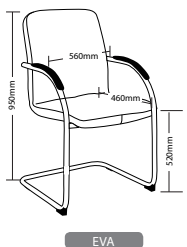

SWING Hospitality

SWING

SWING

EVA FEATURES

- Cantilever frame
- Suitable for indoor use only
- Padded for extra comfort
- Available in black PU only
- 2 Year warranty
- Weight limit is 100kg

EVA Hospitality