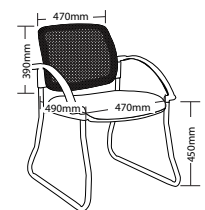

MM4-A

MM4-AC

MM1

MM1-B

MM4-C

MM4-AC

MAXI MESH FEATURES

- Available with or without arms
- Optional black or chrome finish
- Optional fully upholstered back or mesh
- Optional sled or 4 leg frame
- Plastic under pan
- Available in local fabrics
- AFRDI approved to level 6
- 3 Year warranty
- Weight limit is 120kg