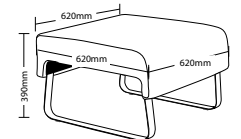

SPACE-OTTO