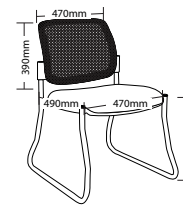

MM4-A

MM4-AC

MM1

MM1-B

MM4-C

MM4-AC

MAXI MESH FEATURES

- Available with or without arms
- Optional black or chrome finish
- Optional fully upholstered back or mesh
- Optional sled or 4 leg frame
- Plastic under pan
- Available in local fabrics
- AFRDI approved to level 6
- 3 Year warranty
- Weight limit is 120kg