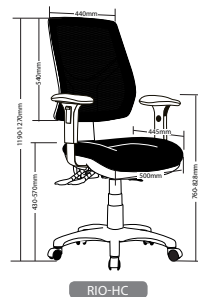

EXPRESS Task Seating

Fabric option:
MB- Metro Black
MI- Metro Ink

RIO FEATURES

- Adjustable seat height
- Adjustable back height (ratchet)
- Adjustable seat & back angle
- Back available in two sizes
- Moulded foam seat
- Mesh back
- 3 Lever mechanism
- Optional adjustable arms
- Available in Metro black only
- Minor assembly required
- AFRDI tested to level 6
- 5 years warranty
- Weight limit is 120kg

RIO Task Seating

HINO Task Seating

HINO FEATURES

- Adjustable seat height
- Adjustable back height (ratchet)
- Adjustable seat & back angle
- Moulded foam seat
- Mega big boy seat
- Mesh back
- 3 Lever ergonomic heavy duty mechanism
- Optional adjustable arms
- Available in Metro black only
- Minor assembly required
- AFRDI tested to level 6
- 5 Year warranty
- Weight limit is 120kg

TR600-MB

TR600C-MI

TR600C-MB

SPOT-H

SPOT-HC

SPOT FEATURES

- Adjustable seat height
- Adjustable back height (ratchet)
- Adjustable seat & back angle
- Moulded foam seat and back
- Mega big boy seat
- 3 Lever heavy duty mechanism
- Optional adjustable arms
- Available in Metro black and Metro ink only
- Minor assembly required
- AFRDI tested to level 6
- 5 Year warranty
- Weight limit is 120kg