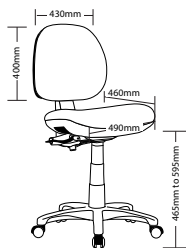

PRESTIGE FEATURES

- Adjustable seat height
- Adjustable seat & back angle
- Adjustable back height
- Moulded foam seat and back
- Back available in two sizes
- Optional 2 or 3 lever mechanism
- Optional seat slider
- Optional adjustable arms
- Available in local fabrics
- PR600 back available in one size & big boy seat
- AFRDI tested to level 6
- 5 Year warranty
- Weight limit is 120kg

PRESTIGE Task Seating

P350