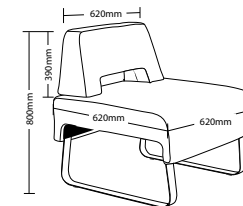

SPACE FEATURES

- Stainless steel frames
- Moulded foam
- Available in local fabrics and leathers
- 5 Year warranty
- Weight limit is 130kg

SPACE Soft Seating

SPACE