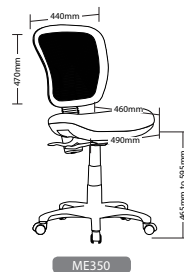

ECOTECH FEATURES

- Adjustable seat height
- Adjustable back height
- Adjustable seat & back angle
- Moulded foam seat and back
- Back available in two sizes
- Optional mesh back one size only
- Optional 2 or 3 lever mechanism
- Optional adjustable arms
- Optional seat slider
- Available in local fabrics
- AFRDI tested to level 6 (Except Mesh Back)
- 5 Year warranty
- Weight limit is 120kg

ECOTECH Task Seating