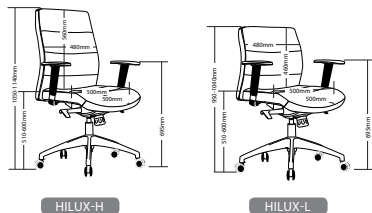

HILUX-L

SLATE-L

HILUX Executive

HILUX-H

SLATE-H

SLATE Executive

SLATE FEATURES

- Adjustable seat height
- Adjustable seat & back angles
- Adjustable chrome arms
- Available low and high back
- Alloy base
- Synchron mechanism
- Available in local fabrics
- 2 Year warranty
- Weight limit is 120kg

CLARK-L

CLARK-H

CLARK-L

FORGE FEATURES

- Adjustable seat height
- Adjustable weight tension
- Adjustable aluminium arms
- Aluminium base
- Seat slider
- 700mm Alloy base
- Available low and high back
- Synchron mechanism with 3 locking positions
- Available in local fabrics
- 2 Year warranty
- Weight limit is 120kg