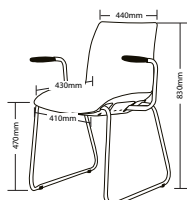

CASE-SWA

CASE-SWT

CASE-SRT

CASE-S

CASE-SA

CASE-ST

MAXI UPHOLSTERED FEATURES

- Available with or without arms
- Optional black or chrome finish
- Optional fully upholstered back or mesh
- Optional sled or 4 leg frame
- Plastic under pan
- Plastic outer back
- Available in local fabrics
- AFRDI approved to level 6
- 3 Year warranty
- Weight limit is 120kg