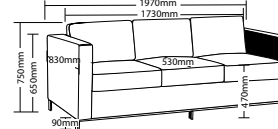

MONTAGE FEATURES

- Solid hardwood frames
- Stainless steel feet
- Zig zag steel spring
- Webbed base
- Pocket spring seat
- Loose cushions upholstered both sides
- Available in single, double or triple seat options
- Available in local fabrics
- 3 Year structural warranty
- Weight limit is 130kg

PLAZA Soft Seating

MONTAGE Soft Seating

PLAZA FEATURES

- Solid hardwood frames
- Stainless steel feet
- Zig zag steel spring
- Webbed base
- Pocket spring seat
- Loose cushions upholstered both sides
- Available in single, double or triple seat options
- Available in black bonded leather only
- 3 Year warranty
- Weight limit is 130kg

MO-3S