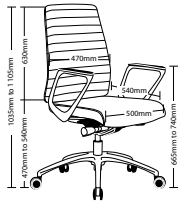

ENZO-L

ENZO Executive

ENZO FEATURES

- Adjustable seat height
- Adjustable seat & back angle
- Available low and high back
- Seat slider
- Alloy arms and alloy base
- Ribbed back
- Synchron mechanism
- Black leather
- 3 Year warranty
- Weight limit is 120kg

MAGNUM FEATURES

- Adjustable seat height
- Adjustable seat & back angle
- Adjustable weight tension
- Moulded foam seat and back
- Available low and high back
- Available in cantilever frame
- Extremely comfortable
- Knee tilt mechanism 3 locking positions
- Italian black leather
- 3 Year warranty
- Weight limit is 120kg

MAGNUM Executive