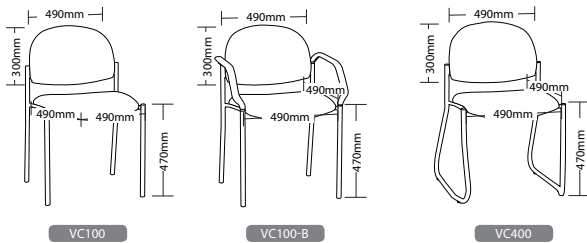

VERA FEATURES

- Heavy duty metal frames
- Optional 4 leg or sled base frames
- Both 4 leg and sled frames are stackable
- Sled base with arms are not stackable
- Optional black or chrome finish
- Optional round or square back
- Optional tablet arm
- Optional drop down arms
- Available in local fabrics
- 3 Year warranty
- Weight limit is 120kg

VERA Hospitality