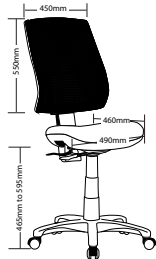

AVOCA MESH FEATURES

- Adjustable seat height
- Adjustable back height (ratchet)
- Adjustable seat & back angle
- Moulded foam seat
- Back available in two sizes
- Optional 2 or 3 lever mechanism
- Optional adjustable arms
- Optional seat slider
- Available in local fabrics
- AFRDI tested to level 6
- 5 Year warranty
- Weight limit is 120kg

AVOCA MESH Task Seating

MAV350H