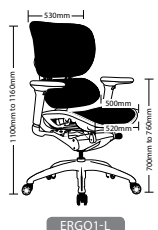

CLEO Mesh Seating

CLEO

CLEO

STING

STING Mesh Seating

STING

STING FEATURES

- Adjustable seat height
- Adjustable weight tension
- Adjustable arms
- 700mm Alloy 5 star base
- Plastic deep under pan
- Synchron mechanism 3 locking positions
- Available in black mesh only
- 2 Year warranty
- Weight limit is 120kg

ZODIAC-L

ZODIAC Mesh Seating

ZODIAC

ZODIAC FEATURES

- Adjustable back height
- Adjustable headrest
- Adjustable arms
- Adjustable seat height cable controlled
- Adjustable seat & back angles cable controlled
- Synchron mechanism
- Available in black mesh only
- 3 Year warranty
- Weight limit is 120kg

ERGO1 FEATURES

- Adjustable back height
- Adjustable headrest
- Adjustable arms
- Adjustable seat height cable controlled
- Adjustable seat & back angles cable controlled
- Adjustable active lumbar
- Seat slider cable controlled
- Synchron mechanism
- Available in black mesh only
- 3 Year warranty
- Weight limit is 120kg

ERGO1 Mesh Seating

ERGO1

ERGO1-L

OYSTER FEATURES

- Adjustable seat height
- Adjustable seat depth
- Adjustable arms
- Adjustable weight tension
- Moulded foam seat
- 700mm Alloy 5 star base
- Low back only has ratchet back
- 4 Lever ergonomic mechanism
- Available in black mesh only
- 5 Year warranty
- Weight limit is 130kg