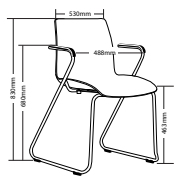

- Stackable
- Sled base frame
- Plastic arm pads
- Joining plastic feet
- Available in black, red and white plastic
- Optional upholstered seat or back
- 3 Year warranty
- Weight limit is 120kg

DONA Hospitality