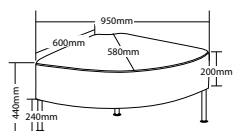

TECHNO FEATURES

- Plywood inner frame
- High density foam
- Linkable
- Chrome metal feet
- Available in black polyurethane only
- 2 Year warranty
- Weight limit 120kg

TECHNO Soft Seating

TECHNO-1