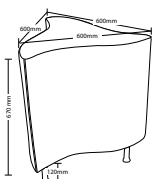

IMPRESS FEATURES

- Hardwood frame
- Stainless steel legs
- Moulded polyurethane foam
- Available in local fabrics
- 3 Year warranty
- Weight limit is 130kg

IMPRESS TABLE FEATURES

- Chrome legs
- Tempered 8mm glass top
- 3 Year warranty

IMPRESS Soft Seating

IMPRESS-1