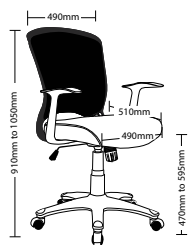

INTRO FEATURES

- Adjustable seat height
- Adjustable weight tension
- 600mm Heavy duty 5 star base
- Fixed arms
- Butterfly mechanism
- 2 Year warranty
- Weight limit is 110kg

INTRO Mesh Seating

INTRO