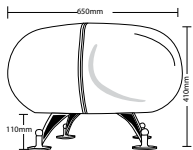

CLIP

CLIP

Soft Seating

RADIUS Soft Seating

RADIUS FEATURES

- Plywood frame
- Chrome legs
- Moulded polyurethane foam
- Available in local fabrics
- 3 Year warranty
- Weight limit is 130kg

RADIUS-1

RADIUS-2