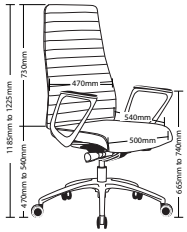

CLUB FEATURES

- Adjustable seat height
- Adjustable seat & back angles
- Available low and high back
- Alloy arms
- Alloy base
- Knee tilt mechanism lockable in 3 positions
- Available in local fabrics
- 3 Year warranty
- Weight limit 120kg

- Adjustable seat height
- Adjustable weight tension
- Aluminium frame
- Available low and high back
- Available in cantilever frame
- 700mm Alloy base
- Knee tilt mechanism with 3 locking positions
- Italian black leather
- 2 Year warranty
- Weight limit is 120kg