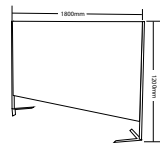

ACOUSTIC Screens

FAS-1518

FAS-1218

FAS1818

FAS1518

FAS1218

INDUSTRIAL STOOL FEATURES

- Adjustable seat height
- Optional drafting base
- Optional glides or brake castors
- 600mm Nylon base