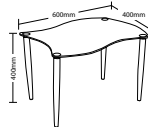

IMPRESS 1

IMPRESS 2

IMPRESS Soft Seating

IMPRESS-1

IMPRESS-2

IMPRESS-T

CLIP FEATURES

- Hardwood frame
- Zig zag steel spring
- Webbed base
- Chrome legs
- Available in local fabrics
- 3 Year warranty
- Weight limit is 130kg