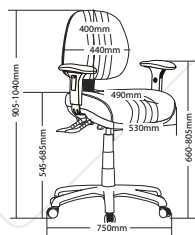

SAFARI FEATURES

- Adjustable seat height
- Adjustable seat & back angle
- Adjustable back height (ratchet)
- Moulded foam seat and back
- Back available in two sizes
- Big boy seat and under pan
- Firm kidney and lumbar support
- 700mm Heavy duty 6 star base
- Optional 2 or 3 lever mechanism
- Optional adjustable arms
- Available in local fabrics
- 5 Year warranty
- Weight limit is 130kg

SAFARI Task Seating

SA350C