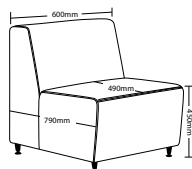

BLITZ FEATURES

- Plywood frame
- Zig zag steel spring
- Webbed seat base
- High density foam
- Chrome feet
- Available in black PU and local fabrics
- 3 Year warranty
- Weight limit is 120kg

TWIST Soft Seating

BLITZ Soft Seating

BLITZ

TWIST FEATURES

- Plywood frame
- Webbed base
- High density foam
- Chrome feet
- Available in local fabrics
- 3 Year warranty
- Weight limit is 120kg