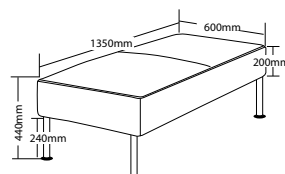

TECHNO FEATURES

- Plywood inner frame
- High density foam
- Linkable
- Chrome metal feet
- Available in black polyurethane only
- 2 Year warranty
- Weight limit 120kg

TECHNO Soft Seating

TECHNO-2