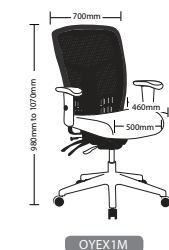

OYSTER FEATURES

- Adjustable seat height
- Adjustable seat depth
- Adjustable arms
- Adjustable weight tension
- Moulded foam seat
- 700mm Alloy 5 star base
- Low back only has ratchet back
- 4 Lever ergonomic mechanism
- Available in black mesh only
- 5 Year warranty
- Weight limit is 130kg

OYSTER SubExecutive