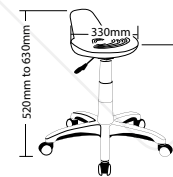

INDUSTRIAL STOOL FEATURES

- Adjustable seat height
- Optional drafting base
- Optional glides or brake castors
- 600mm Nylon base

INDUSTRIAL Stool

ST001