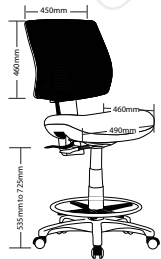

AVOCA MESH FEATURES

- Adjustable seat height
- Adjustable back height (ratchet)
- Adjustable seat & back angle
- Moulded foam seat
- Back available in two sizes
- Optional 2 or 3 lever mechanism
- Optional adjustable arms
- Optional seat slider
- Available in local fabrics
- AFRDI tested to level 6
- 5 Year warranty
- Weight limit is 120kg

AVOCA MESH Task Seating

MAV350D