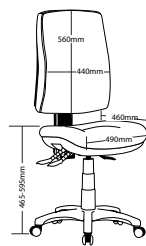

ALPHA FEATURES

- Adjustable seat height
- Adjustable back height (ratchet)
- Adjustable seat & back angle
- Moulded foam seat and back
- Back available in two sizes
- Optional 2 or 3 lever mechanisms
- Optional synchron mechanism
- Optional seat slider
- Optional adjustable arms
- Available in local fabrics
- AFRDI tested to level 6
- 5 Year warranty
- Weight limit is 120kg

ALPHA Task Seating

AL350H