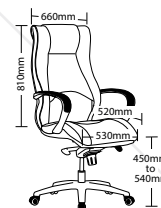

CAMRY FEATURES

- Adjustable seat height
- Adjustable weight tension
- Heavy duty alloy arms
- Heavy duty alloy base
- Available low and high back
- Available in black cantilever frame
- Knee tilt mechanism
- Mechanism with 3 locking positions
- Available in black bonded leather only
- 2 Year warranty
- Weight limit is 120kg