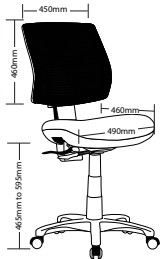

AVOCA MESH FEATURES

- Adjustable seat height
- Adjustable back height (ratchet)
- Adjustable seat & back angle
- Moulded foam seat
- Back available in two sizes
- Optional 2 or 3 lever mechanism
- Optional adjustable arms
- Optional seat slider
- Available in local fabrics
- AFRDI tested to level 6
- 5 Year warranty
- Weight limit is 120kg

AVOCA MESH Task Seating

MAV350