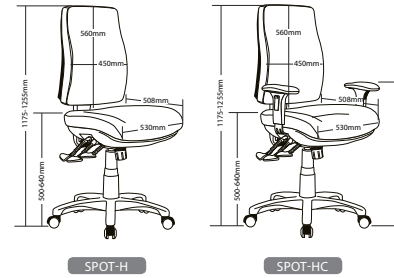

EXPRESS Task Seating

Fabric option:
MB- Metro Black
MI- Metro Ink

RIO FEATURES

- Adjustable seat height
- Adjustable back height (ratchet)
- Adjustable seat & back angle
- Back available in two sizes
- Moulded foam seat
- Mesh back
- 3 Lever mechanism
- Optional adjustable arms
- Available in Metro black only
- Minor assembly required
- AFRDI tested to level 6
- 5 years warranty
- Weight limit is 120kg

RIO Task Seating

HINO Task Seating

HINO FEATURES

- Adjustable seat height
- Adjustable back height (ratchet)
- Adjustable seat & back angle
- Moulded foam seat
- Mega big boy seat
- Mesh back
- 3 Lever ergonomic heavy duty mechanism
- Optional adjustable arms
- Available in Metro black only
- Minor assembly required
- AFRDI tested to level 6
- 5 Year warranty
- Weight limit is 120kg

TR600-MB

TR600C-MI

TR600C-MB

SPOT-H

SPOT-HC

SPOT FEATURES

- Adjustable seat height
- Adjustable back height (ratchet)
- Adjustable seat & back angle
- Moulded foam seat and back
- Mega big boy seat
- 3 Lever heavy duty mechanism
- Optional adjustable arms
- Available in Metro black and Metro ink only
- Minor assembly required
- AFRDI tested to level 6
- 5 Year warranty
- Weight limit is 120kg

TR600 Task Seating

SPOT Task Seating

TR600 FEATURES

- Adjustable seat height
- Adjustable back height (ratchet)
- Adjustable seat & back angle
- Moulded foam seat and back
- Mega big boy seat
- 3 Lever ergonomic heavy duty mechanism
- Optional adjustable arms
- Available in Metro black and Metro ink only
- Minor assembly required
- AFRDI tested to level 6
- 5 Year warranty
- Weight limit is 120kg