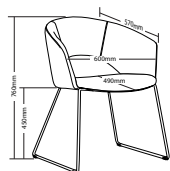

TONIC FEATURES

- Plywood frame
- Solid rod base frame
- Available in Sega charcoal & red fabric (imported)
- Available in local fabrics
- 2 Year warranty
- Weight limit is 120kg

TONIC Breakout

TONIC

OLA Breakout

OLA FEATURES

- Plywood frame
- High density foam
- Plastic feet
- Optional 3 shapes
- Available in local fabrics
- 3 Year warranty
- Weight limit is 120kg