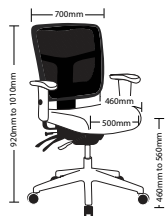

MUEX1-L

MULTI FEATURES

- Adjustable seat height
- Adjustable seat depth
- Adjustable arms
- Adjustable weight tension
- Moulded foam seat
- 700mm Alloy 5 star base
- Low back only has ratchet back
- 4 Lever ergonomic mechanism
- Available in local fabrics
- 5 Year warranty
- Weight limit is 130kg

MULTI SubExecutive