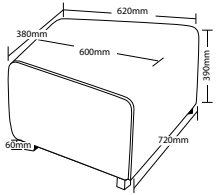

IMPRESS 1

IMPRESS 2

IMPRESS Soft Seating

IMPRESS-1

IMPRESS-2

IMPRESS-T

CLIP FEATURES

- Hardwood frame
- Zig zag steel spring
- Webbed base
- Chrome legs
- Available in local fabrics
- 3 Year warranty
- Weight limit is 130kg