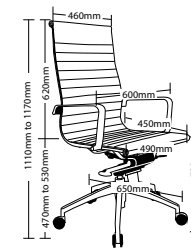

WEB Executive

WEB-H