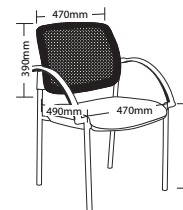

MM4-A

MM4-AC

MM1

MM1-B

MM4-C

MM4-AC

MAXI MESH FEATURES

- Available with or without arms
- Optional black or chrome finish
- Optional fully upholstered back or mesh
- Optional sled or 4 leg frame
- Plastic under pan
- Available in local fabrics
- AFRDI approved to level 6
- 3 Year warranty
- Weight limit is 120kg