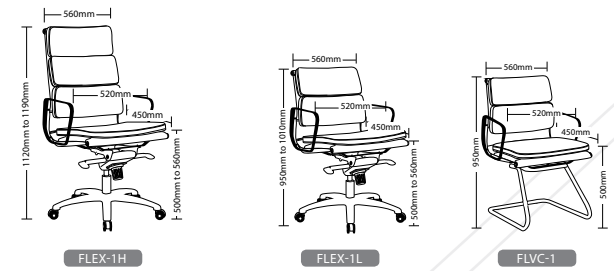

WARRANTY **2** Year

WEIGHT LIMIT **120** Kilogram

UPHOLSTERED IN AUSTRALIA

FORGE-H

FORGE-L

CLARK FEATURES

- Adjustable seat height
- Adjustable weight tension
- Adjustable aluminium arms
- Aluminium base
- Seat slider
- 700mm Alloy base
- Available low and high back
- Synchron mechanism with 3 locking positions
- Available in black polyurethane only
- 2 Year warranty
- Weight limit is 120kg

CLUB FEATURES

- Adjustable seat height
- Adjustable seat & back angles
- Available low and high back
- Alloy arms
- Alloy base
- Knee tilt mechanism lockable in 3 positions
- Available in local fabrics
- 3 Year warranty
- Weight limit 120kg