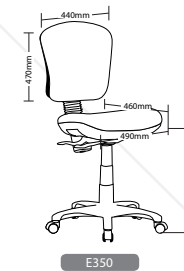

ECOTECH FEATURES

- Adjustable seat height
- Adjustable back height
- Adjustable seat & back angle
- Moulded foam seat and back
- Back available in two sizes
- Optional mesh back one size only
- Optional 2 or 3 lever mechanism
- Optional adjustable arms
- Optional seat slider
- Available in local fabrics
- AFRDI tested to level 6 (Except Mesh Back)
- 5 Year warranty
- Weight limit is 120kg

ECOTECH Task Seating