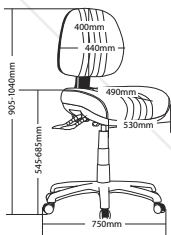

SAFARI FEATURES

- Adjustable seat height
- Adjustable seat & back angle
- Adjustable back height (ratchet)
- Moulded foam seat and back
- Back available in two sizes
- Big boy seat and under pan
- Firm kidney and lumbar support
- 700mm Heavy duty 6 star base
- Optional 2 or 3 lever mechanism
- Optional adjustable arms
- Available in local fabrics
- 5 Year warranty
- Weight limit is 130kg

SAFARI Task Seating

SA350