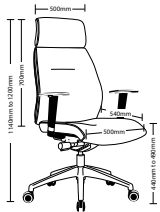

CLARK Executive

WARRANTY **2** Year

WEIGHT LIMIT **120** Kilogram

IMPORTED

CLARK-H