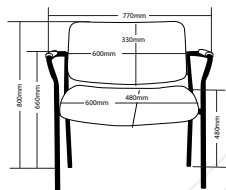

ROTARY-700