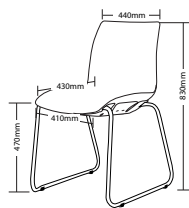

CASE-SWA

CASE-SWT

CASE-SRT

CASE-S

CASE-SA

CASE-ST

MAXI UPHOLSTERED FEATURES

- Available with or without arms
- Optional black or chrome finish
- Optional fully upholstered back or mesh
- Optional sled or 4 leg frame
- Plastic under pan
- Plastic outer back
- Available in local fabrics
- AFRDI approved to level 6
- 3 Year warranty
- Weight limit is 120kg