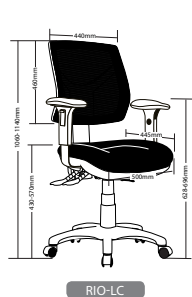

EXPRESS Task Seating

Fabric option:
MB- Metro Black
MI- Metro Ink

RIO FEATURES

- Adjustable seat height
- Adjustable back height (ratchet)
- Adjustable seat & back angle
- Back available in two sizes
- Moulded foam seat
- Mesh back
- 3 Lever mechanism
- Optional adjustable arms
- Available in Metro black only
- Minor assembly required
- AFRDI tested to level 6
- 5 years warranty
- Weight limit is 120kg

RIO Task Seating

HINO Task Seating

HINO FEATURES

- Adjustable seat height
- Adjustable back height (ratchet)
- Adjustable seat & back angle
- Moulded foam seat
- Mega big boy seat
- Mesh back
- 3 Lever ergonomic heavy duty mechanism
- Optional adjustable arms
- Available in Metro black only
- Minor assembly required
- AFRDI tested to level 6
- 5 Year warranty
- Weight limit is 120kg

TR600-MB

TR600C-MI

TR600C-MB

SPOT-H

SPOT-HC

SPOT FEATURES

- Adjustable seat height
- Adjustable back height (ratchet)
- Adjustable seat & back angle
- Moulded foam seat and back
- Mega big boy seat
- 3 Lever heavy duty mechanism
- Optional adjustable arms
- Available in Metro black and Metro ink only
- Minor assembly required
- AFRDI tested to level 6
- 5 Year warranty
- Weight limit is 120kg