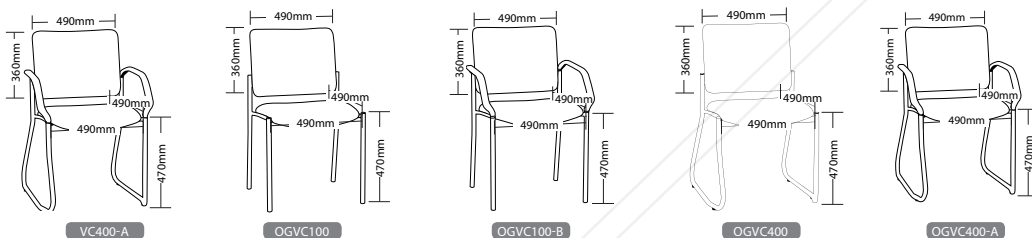

VERA FEATURES

- Heavy duty metal frames
- Optional 4 leg or sled base frames
- Both 4 leg and sled frames are stackable
- Sled base with arms are not stackable
- Optional black or chrome finish
- Optional round or square back
- Optional tablet arm
- Optional drop down arms
- Available in local fabrics
- 3 Year warranty
- Weight limit is 120kg

VERA Hospitality