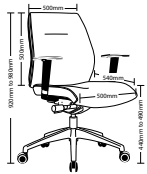

FORGE FEATURES

- Adjustable seat height
- Adjustable weight tension
- Adjustable aluminium arms
- Aluminium base
- Seat slider
- 700mm Alloy base
- Available low and high back
- Synchron mechanism with 3 locking positions
- Available in local fabrics
- 2 Year warranty
- Weight limit is 120kg

CLARK Executive

WARRANTY **2** Year

WEIGHT LIMIT **120** Kilogram

IMPORTED

CLARK-L

FORGE Executive

WARRANTY **2** Year

WEIGHT LIMIT **120** Kilogram

UPHOLSTERED IN AUSTRALIA

CLARK FEATURES

- Adjustable seat height
- Adjustable weight tension
- Adjustable aluminium arms
- Aluminium base
- Seat slider
- 700mm Alloy base
- Available low and high back
- Synchron mechanism with 3 locking positions
- Available in black polyurethane only
- 2 Year warranty
- Weight limit is 120kg