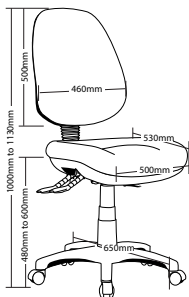

BEAM SEATING

Focus beam range40
 Case beam range41
 Maxi beam range42

BREAKOUT SEATING

Demo range43
 Hula range43
 Tonic range44
 Ola range44
 Leaf range45
 Ruby range45

SOFT SEATING

Blitz range46
 Twist range46
 Plaza range47
 Montage range47
 Roxa range48
 Impress range49
 Clip range50
 Radius range51
 Techno range52
 Space range53

P350H-MB

P350H-MI

P350HC-MB

P350

P350H

P350HC-MI

P350 AND P350H FEATURES

- Adjustable seat height
- Adjustable back height
- Adjustable seat & back angle
- Moulded foam seat and back
- 3 Lever ergonomic mechanism
- Optional adjustable arms
- Available in Metro black and Metro ink only
- Minor assembly required
- AFRDI tested to level 6
- 5 Year warranty
- Weight limit is 120kg

EXPRESS Task Seating

Fabric option:
MB- Metro Black
MI- Metro Ink

RIO FEATURES

- Adjustable seat height
- Adjustable back height (ratchet)
- Adjustable seat & back angle
- Back available in two sizes
- Moulded foam seat
- Mesh back
- 3 Lever mechanism
- Optional adjustable arms
- Available in Metro black only
- Minor assembly required
- AFRDI tested to level 6
- 5 years warranty
- Weight limit is 120kg

RIO Task Seating

HINO Task Seating

HINO FEATURES

- Adjustable seat height
- Adjustable back height (ratchet)
- Adjustable seat & back angle
- Moulded foam seat
- Mega big boy seat
- Mesh back
- 3 Lever ergonomic heavy duty mechanism
- Optional adjustable arms
- Available in Metro black only
- Minor assembly required
- AFRDI tested to level 6
- 5 Year warranty
- Weight limit is 120kg