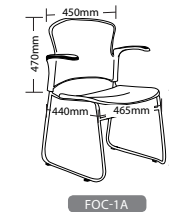

FOCUS Hospitality