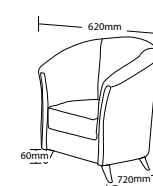

ROXA FEATURES

- Hardwood frame
- Chrome legs
- Durable non recyclable foam
- Available in 1 and 2 seater only
- Available in local fabrics and black PU
- 3 Year warranty
- Weight limit is 130kg

ROXA Soft Seating

ROXA-1