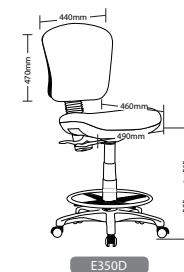

ECOTECH FEATURES

- Adjustable seat height
- Adjustable back height
- Adjustable seat & back angle
- Moulded foam seat and back
- Back available in two sizes
- Optional mesh back one size only
- Optional 2 or 3 lever mechanism
- Optional adjustable arms
- Optional seat slider
- Available in local fabrics
- AFRDI tested to level 6 (Except Mesh Back)
- 5 Year warranty
- Weight limit is 120kg

ECOTECH Task Seating