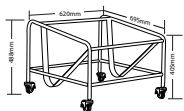

DONA FEATURES

- Stackable
- Sled base frame
- Plastic arm pads
- Joining plastic feet
- Available in black, red and white plastic
- Optional upholstered seat or back
- 3 Year warranty
- Weight limit is 120kg

DONA Hospitality

DONA-TRL