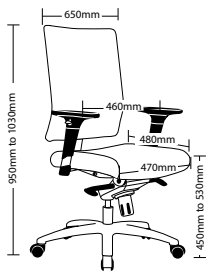

ALTO FEATURES

- Adjustable seat height
- Adjustable weight tension
- Adjustable arms
- Adjustable lumbar
- Synchron mechanism with 3 locking positions
- 700mm Alloy base
- Available in black only
- 2 Year warranty
- Weight limit is 120kg

ALTO Mesh Seating

ALTO

ALTO

CLEO FEATURES

- Adjustable seat height
- Adjustable arms
- Adjustable weight tension
- 700mm Alloy 5 star base
- Synchron mechanism 3 locking positions
- Available in black only
- 2 Year warranty
- Weight limit is 120kg

CLEO Mesh Seating

CLEO

CLEO

STING

STING Mesh Seating

STING

STING FEATURES

- Adjustable seat height
- Adjustable weight tension
- Adjustable arms
- 700mm Alloy 5 star base
- Plastic deep under pan
- Synchron mechanism 3 locking positions
- Available in black mesh only
- 2 Year warranty
- Weight limit is 120kg

ERGO1 FEATURES

- Adjustable back height
- Adjustable headrest
- Adjustable arms
- Adjustable seat height cable controlled
- Adjustable seat & back angles cable controlled
- Adjustable active lumbar
- Seat slider cable controlled
- Synchron mechanism
- Available in black mesh only
- 3 Year warranty
- Weight limit is 120kg