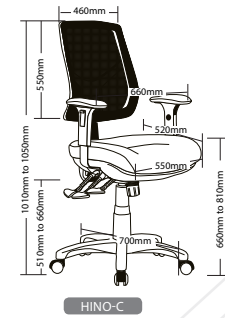

BEAM SEATING

Focus beam range40
 Case beam range41
 Maxi beam range42

BREAKOUT SEATING

Demo range43
 Hula range43
 Tonic range44
 Ola range44
 Leaf range45
 Ruby range45

SOFT SEATING

Blitz range46
 Twist range46
 Plaza range47
 Montage range47
 Roxa range48
 Impress range49
 Clip range50
 Radius range51
 Techno range52
 Space range53

P350H-MB

P350H-MI

P350HC-MB

P350

P350H

P350HC-MI

P350 AND P350H FEATURES

- Adjustable seat height
- Adjustable back height
- Adjustable seat & back angle
- Moulded foam seat and back
- 3 Lever ergonomic mechanism
- Optional adjustable arms
- Available in Metro black and Metro ink only
- Minor assembly required
- AFRDI tested to level 6
- 5 Year warranty
- Weight limit is 120kg

EXPRESS Task Seating

Fabric option:
MB- Metro Black
MI- Metro Ink

RIO FEATURES

- Adjustable seat height
- Adjustable back height (ratchet)
- Adjustable seat & back angle
- Back available in two sizes
- Moulded foam seat
- Mesh back
- 3 Lever mechanism
- Optional adjustable arms
- Available in Metro black only
- Minor assembly required
- AFRDI tested to level 6
- 5 years warranty
- Weight limit is 120kg

RIO Task Seating

HINO Task Seating

HINO FEATURES

- Adjustable seat height
- Adjustable back height (ratchet)
- Adjustable seat & back angle
- Moulded foam seat
- Mega big boy seat
- Mesh back
- 3 Lever ergonomic heavy duty mechanism
- Optional adjustable arms
- Available in Metro black only
- Minor assembly required
- AFRDI tested to level 6
- 5 Year warranty
- Weight limit is 120kg