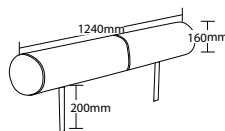

TECHNO FEATURES

- Plywood inner frame
- High density foam
- Linkable
- Chrome metal feet
- Available in black polyurethane only
- 2 Year warranty
- Weight limit 120kg

TECHNO Soft Seating

TECHNO-B