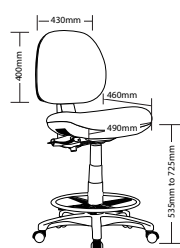

PRESTIGE FEATURES

- Adjustable seat height
- Adjustable seat & back angle
- Adjustable back height
- Moulded foam seat and back
- Back available in two sizes
- Optional 2 or 3 lever mechanism
- Optional seat slider
- Optional adjustable arms
- Available in local fabrics
- PR600 back available in one size & big boy seat
- AFRDI tested to level 6
- 5 Year warranty
- Weight limit is 120kg

PRESTIGE Task Seating

P350D