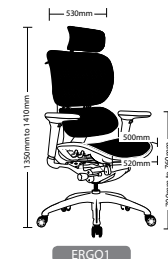

ZODIAC-L

ZODIAC Mesh Seating

ZODIAC

ZODIAC FEATURES

- Adjustable back height
- Adjustable headrest
- Adjustable arms
- Adjustable seat height cable controlled
- Adjustable seat & back angles cable controlled
- Synchron mechanism
- Available in black mesh only
- 3 Year warranty
- Weight limit is 120kg

ERGO1 FEATURES

- Adjustable back height
- Adjustable headrest
- Adjustable arms
- Adjustable seat height cable controlled
- Adjustable seat & back angles cable controlled
- Adjustable active lumbar
- Seat slider cable controlled
- Synchron mechanism
- Available in black mesh only
- 3 Year warranty
- Weight limit is 120kg

ERGO1 Mesh Seating

ERGO1

ERGO1-L

OYSTER FEATURES

- Adjustable seat height
- Adjustable seat depth
- Adjustable arms
- Adjustable weight tension
- Moulded foam seat
- 700mm Alloy 5 star base
- Low back only has ratchet back
- 4 Lever ergonomic mechanism
- Available in black mesh only
- 5 Year warranty
- Weight limit is 130kg