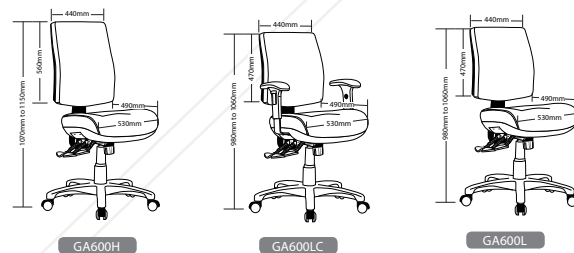

SA350D

SA350H

SA200HC

CHELSEA FEATURES

- Adjustable seat height
- Adjustable back height (ratchet)
- Adjustable back angle on separate lever
- Adjustable seat angle on separate lever
- Moulded foam seat and back
- Back available in two sizes
- Big boy seat and under pan
- 3 Lever ergonomic heavy duty mechanism
- Mesh back option with ratchet height
- Optional adjustable arms
- Available in local fabrics
- AFRDI tested to level 6
- 5 Year warranty
- Weight limit is 120kg

GALAXY Task Seating

GA600HC

MCH600HC

CHELSEA Task Seating

GALAZTFEATURES

- Adjustable seat height
- Adjustable back height (ratchet)
- Adjustable back angle on separate lever
- Adjustable seat angle on separate lever
- Moulded foam seat and back
- Back available in two sizes
- Big boy seat and under pan
- 3 Lever ergonomic heavy duty mechanism
- Mesh back option with ratchet height
- Optional adjustable arms
- Available in local fabrics
- AFRDI tested to level 6
- 5 Year warranty
- Weight limit is 120kg

MCH600H

MCH600LC

INTRO FEATURES

- Adjustable seat height
- Adjustable weight tension
- 600mm Heavy duty 5 star base
- Fixed arms
- Butterfly mechanism
- 2 Year warranty
- Weight limit is 110kg

INTRO Mesh Seating

ALTO FEATURES

- Adjustable seat height
- Adjustable weight tension
- Adjustable arms
- Adjustable lumbar
- Synchron mechanism with 3 locking positions
- 700mm Alloy base
- Available in black only
- 2 Year warranty
- Weight limit is 120kg