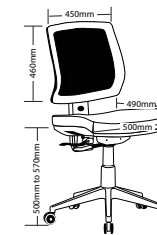

VESTA MESH FEATURES

- Adjustable seat height
- Adjustable back height (ratchet)
- Adjustable seat & back angle
- Moulded foam seat
- Back available in two sizes
- Optional 2 or 3 lever mechanism
- Optional adjustable arms
- Optional seat slider
- Available in local fabrics
- AFRDI tested to level 6
- 5 Year warranty
- Weight limit is 120kg

VESTA MESH Task Seating

MVE350