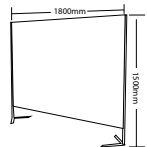

ACOUSTIC Screens

FAS-1518

FAS-1218

FAS1818

FAS1518

FAS1218

INDUSTRIAL STOOL FEATURES

- Adjustable seat height
- Optional drafting base
- Optional glides or brake castors
- 600mm Nylon base