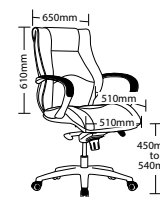

CIVIC FEATURES

- Adjustable seat height
- Adjustable weight tension
- Synchron mechanism 3 locking positions
- Available low and high back
- Available in black cantilever frame
- Nylon heavy duty 700mm base
- Available in black polyurethane only
- 2 Year warranty
- Weight limit is 110kg

CIVIC Executive

CAMRY Executive

CAMRY FEATURES

- Adjustable seat height
- Adjustable weight tension
- Heavy duty alloy arms
- Heavy duty alloy base
- Available low and high back
- Available in black cantilever frame
- Knee tilt mechanism
- Mechanism with 3 locking positions
- Available in black bonded leather only
- 2 Year warranty
- Weight limit is 120kg

CAMRY-L