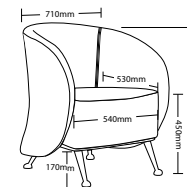

LEAF Breakout

LEAF FEATURES

- Steel frames
- High density foam
- Available low and high back
- Available in local fabrics
- 2 Year warranty
- Weight limit is 120kg

LEAF TABLE FEATURES

- Stainless steel frame
- MDF white top
- 2 Year warranty

RUBY FEATURES

- Steel frame
- Stainless steel legs
- Available in black, red or white bonded leather (imported)
- 2 Year warranty
- Weight limit is 120kg

RUBY Breakout

RUBY