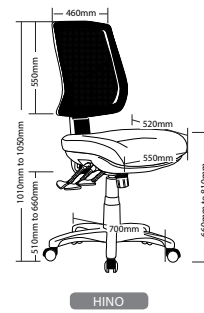

P350H-MB

P350H-MI

P350HC-MB

P350

P350H

P350HC-MI

P350 AND P350H FEATURES

- Adjustable seat height
- Adjustable back height
- Adjustable seat & back angle
- Moulded foam seat and back
- 3 Lever ergonomic mechanism
- Optional adjustable arms
- Available in Metro black and Metro ink only
- Minor assembly required
- AFRDI tested to level 6
- 5 Year warranty
- Weight limit is 120kg

EXPRESS Task Seating

Fabric option:
MB- Metro Black
MI- Metro Ink

RIO FEATURES

- Adjustable seat height
- Adjustable back height (ratchet)
- Adjustable seat & back angle
- Back available in two sizes
- Moulded foam seat
- Mesh back
- 3 Lever mechanism
- Optional adjustable arms
- Available in Metro black only
- Minor assembly required
- AFRDI tested to level 6
- 5 years warranty
- Weight limit is 120kg

RIO Task Seating

HINO Task Seating

HINO FEATURES

- Adjustable seat height
- Adjustable back height (ratchet)
- Adjustable seat & back angle
- Moulded foam seat
- Mega big boy seat
- Mesh back
- 3 Lever ergonomic heavy duty mechanism
- Optional adjustable arms
- Available in Metro black only
- Minor assembly required
- AFRDI tested to level 6
- 5 Year warranty
- Weight limit is 120kg