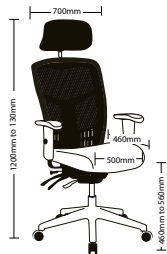

MUEX1-H

MULTI FEATURES

- Adjustable seat height
- Adjustable seat depth
- Adjustable arms
- Adjustable weight tension
- Moulded foam seat
- 700mm Alloy 5 star base
- Low back only has ratchet back
- 4 Lever ergonomic mechanism
- Available in local fabrics
- 5 Year warranty
- Weight limit is 130kg

MULTI SubExecutive