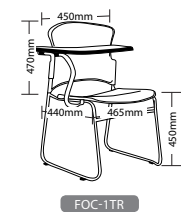

FOCUS Hospitality