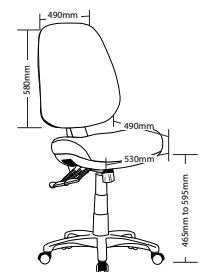

PRESTIGE FEATURES

- Adjustable seat height
- Adjustable seat & back angle
- Adjustable back height
- Moulded foam seat and back
- Back available in two sizes
- Optional 2 or 3 lever mechanism
- Optional seat slider
- Optional adjustable arms
- Available in local fabrics
- PR600 back available in one size & big boy seat
- AFRDI tested to level 6
- 5 Year warranty
- Weight limit is 120kg

PRESTIGE Task Seating

PR600