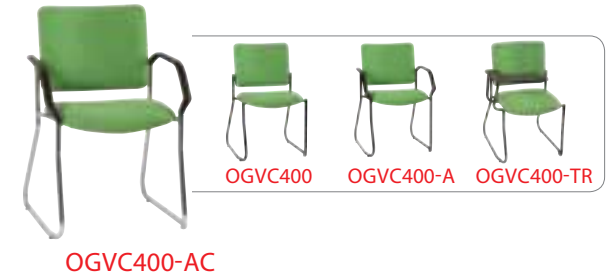

VERA FEATURES

- Heavy duty metal frames
- Optional 4 leg or sled base frames
- Both 4 leg and sled frames are stackable
- Sled base with arms are not stackable
- Optional black or chrome finish
- Optional round or square back
- Optional tablet arm
- Optional drop down arms
- Available in local fabrics
- 3 Year warranty
- Weight limit is 120kg

VERA Hospitality