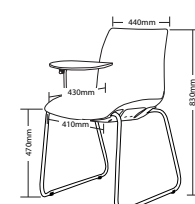

Optional magazine rack
add MR at the end of any of the case codes
when needing a magazine rack

CASE FEATURES

- Heavy duty polypropylene plastic shell
- Stackable except with tablet arm
- Optional 4 leg or sled frame
- Optional with or without arms
- Optional upholstered inserts
- Optional magazine rack
- Optional tablet arm
- Available in 2, 3 or 4 beam seating
- Available in black, red & white finish
- AFRDI tested to level 6
- 3 Year warranty
- Weight limit is 120kg

CASE SLED UPHOLSTERED Hospitality

CASE-ST