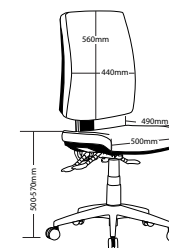

VIRGO FEATURES

- Adjustable seat height
- Adjustable back height (ratchet)
- Adjustable seat & back angle
- Moulded foam seat and back
- Back available in two sizes
- Optional 2 or 3 lever mechanisms
- Optional synchron mechanism
- Optional seat slider
- Optional adjustable arms
- Available in local fabrics
- Square seat
- AFRDI tested to level 6
- 5 Year warranty
- Weight limit is 120kg

VIRGO Task Seating

VI350H