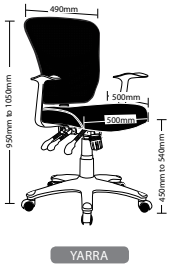

YARRA

YARRA Mesh Seating

YARRA FEATURES

- Adjustable seat & back height
- Adjustable weight tension
- 3 Lever ergonomic mechanism
- 600mm Heavy duty 5 star base
- Fixed arms
- Available in black only
- 2 Year warranty
- Weight limit is 110kg

ALTO FEATURES

- Adjustable seat height
- Adjustable weight tension
- Adjustable arms
- Adjustable lumbar
- Synchron mechanism with 3 locking positions
- 700mm Alloy base
- Available in black only
- 2 Year warranty
- Weight limit is 120kg

ALTO Mesh Seating