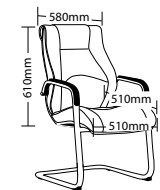

CIVIC FEATURES

- Adjustable seat height
- Adjustable weight tension
- Synchron mechanism 3 locking positions
- Available low and high back
- Available in black cantilever frame
- Nylon heavy duty 700mm base
- Available in black polyurethane only
- 2 Year warranty
- Weight limit is 110kg

CIVIC Executive

CAMRY Executive

CAMRY FEATURES

- Adjustable seat height
- Adjustable weight tension
- Heavy duty alloy arms
- Heavy duty alloy base
- Available low and high back
- Available in black cantilever frame
- Knee tilt mechanism
- Mechanism with 3 locking positions
- Available in black bonded leather only
- 2 Year warranty
- Weight limit is 120kg

CAMRY-VC