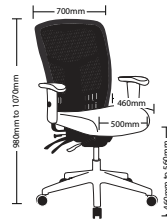

MUEX1-M

MULTI FEATURES

- Adjustable seat height
- Adjustable seat depth
- Adjustable arms
- Adjustable weight tension
- Moulded foam seat
- 700mm Alloy 5 star base
- Low back only has ratchet back
- 4 Lever ergonomic mechanism
- Available in local fabrics
- 5 Year warranty
- Weight limit is 130kg

MULTI SubExecutive