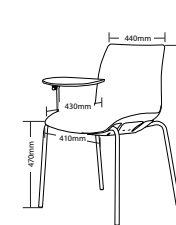

Optional magazine rack
*add MR at the end of any of the case codes
when needing a magazine rack*

CASE FEATURES

- Heavy duty polypropylene plastic shell
- Stackable except with tablet arm
- Optional 4 leg or sled frame
- Optional with or without arms
- Optional upholstered inserts
- Optional magazine rack
- Optional tablet arm
- Available in 2, 3 or 4 beam seating
- Available in black, red & white finish
- AFRDI tested to level 6
- 3 Year warranty
- Weight limit is 120kg

CASE 4 LEG Hospitality

CASE-4T