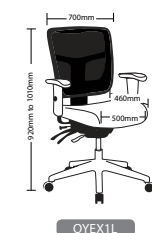

OYSTER FEATURES

- Adjustable seat height
- Adjustable seat depth
- Adjustable arms
- Adjustable weight tension
- Moulded foam seat
- 700mm Alloy 5 star base
- Low back only has ratchet back
- 4 Lever ergonomic mechanism
- Available in black mesh only
- 5 Year warranty
- Weight limit is 130kg

OYSTER SubExecutive