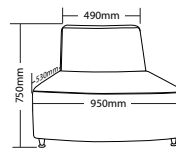

BLITZ FEATURES

- Plywood frame
- Zig zag steel spring
- Webbed seat base
- High density foam
- Chrome feet
- Available in black PU and local fabrics
- 3 Year warranty
- Weight limit is 120kg

TWIST Soft Seating

BLITZ Soft Seating

TWIST-SO

TWIST FEATURES

- Plywood frame
- Webbed base
- High density foam
- Chrome feet
- Available in local fabrics
- 3 Year warranty
- Weight limit is 120kg