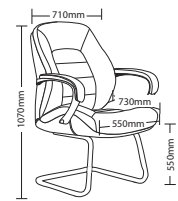

ENZO Executive

ENZO FEATURES

- Adjustable seat height
- Adjustable seat & back angle
- Available low and high back
- Seat slider
- Alloy arms and alloy base
- Ribbed back
- Synchron mechanism
- Black leather
- 3 Year warranty
- Weight limit is 120kg

MAGNUM FEATURES

- Adjustable seat height
- Adjustable seat & back angle
- Adjustable weight tension
- Moulded foam seat and back
- Available low and high back
- Available in cantilever frame
- Extremely comfortable
- Knee tilt mechanism 3 locking positions
- Italian black leather
- 3 Year warranty
- Weight limit is 120kg

MAGNUM Executive

MAGNUM-VC