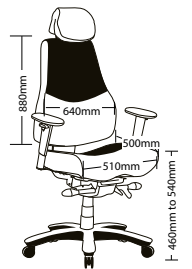

RANGER

RANGER Multi Shift

AFRDI 142
Certification

RANGER-U

RANGER

CIVIC FEATURES

- Adjustable seat height
- Adjustable weight tension
- Synchron mechanism 3 locking positions
- Available low and high back
- Available in black cantilever frame
- Nylon heavy duty 700mm base
- Available in black polyurethane only
- 2 Year warranty
- Weight limit is 110kg