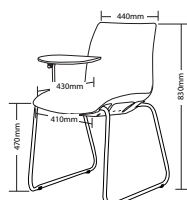

CASE-SWA

CASE-SWT

CASE-SRT

CASE-S

CASE-SA

CASE-ST

MAXI UPHOLSTERED FEATURES

- Available with or without arms
- Optional black or chrome finish
- Optional fully upholstered back or mesh
- Optional sled or 4 leg frame
- Plastic under pan
- Plastic outer back
- Available in local fabrics
- AFRDI approved to level 6
- 3 Year warranty
- Weight limit is 120kg