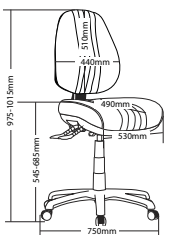

SAFARI FEATURES

- Adjustable seat height
- Adjustable seat & back angle
- Adjustable back height (ratchet)
- Moulded foam seat and back
- Back available in two sizes
- Big boy seat and under pan
- Firm kidney and lumbar support
- 700mm Heavy duty 6 star base
- Optional 2 or 3 lever mechanism
- Optional adjustable arms
- Available in local fabrics
- 5 Year warranty
- Weight limit is 130kg

SAFARI Task Seating

SA350H