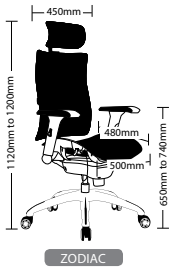

ALTO Mesh Seating

ALTO

ALTO

CLEO FEATURES

- Adjustable seat height
- Adjustable arms
- Adjustable weight tension
- 700mm Alloy 5 star base
- Synchron mechanism 3 locking positions
- Available in black only
- 2 Year warranty
- Weight limit is 120kg

CLEO Mesh Seating

CLEO

CLEO

STING

STING Mesh Seating

STING

STING FEATURES

- Adjustable seat height
- Adjustable weight tension
- Adjustable arms
- 700mm Alloy 5 star base
- Plastic deep under pan
- Synchron mechanism 3 locking positions
- Available in black mesh only
- 2 Year warranty
- Weight limit is 120kg

ZODIAC-L

ZODIAC Mesh Seating

ZODIAC

ZODIAC FEATURES

- Adjustable back height
- Adjustable headrest
- Adjustable arms
- Adjustable seat height cable controlled
- Adjustable seat & back angles cable controlled
- Synchron mechanism
- Available in black mesh only
- 3 Year warranty
- Weight limit is 120kg

ERGO1 FEATURES

- Adjustable back height
- Adjustable headrest
- Adjustable arms
- Adjustable seat height cable controlled
- Adjustable seat & back angles cable controlled
- Adjustable active lumbar
- Seat slider cable controlled
- Synchron mechanism
- Available in black mesh only
- 3 Year warranty
- Weight limit is 120kg