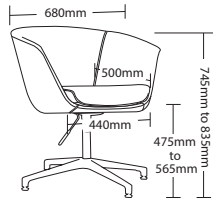

DEMO

DEMO Breakout

DEMO FEATURES

- Adjustable seat height
- Moulded foam
- Swivel seat
- Alloy base
- Plywood shell
- Adjustable feet plugs
- Available in black & white bonded leather only (imported)
- 2 Year warranty
- Weight limit is 120kg

HULA CHAIR FEATURES

- Adjustable seat height
- Alloy base
- Available in Sega charcoal & red fabric (imported)
- Available in local fabrics
- 2 Year warranty
- Weight limit is 120kg

HULA TABLE FEATURES

- Glass top 8mm thick
- Tempered glass 800mm diameter
- 2 Year warranty

HULA Breakout