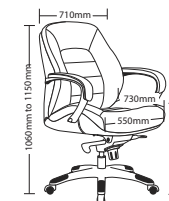

ENZO Executive

ENZO FEATURES

- Adjustable seat height
- Adjustable seat & back angle
- Available low and high back
- Seat slider
- Alloy arms and alloy base
- Ribbed back
- Synchron mechanism
- Black leather
- 3 Year warranty
- Weight limit is 120kg

MAGNUM FEATURES

- Adjustable seat height
- Adjustable seat & back angle
- Adjustable weight tension
- Moulded foam seat and back
- Available low and high back
- Available in cantilever frame
- Extremely comfortable
- Knee tilt mechanism 3 locking positions
- Italian black leather
- 3 Year warranty
- Weight limit is 120kg

MAGNUM Executive

MAGNUM-L